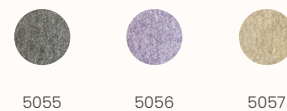

Design: RAW COLOR for SANCAL

Warranty: 5 years

Finishes:

Upholstered in fabric categories 133 and Sprinkles

Refer to Sancal fabric 133 [link](#)

The Designer's Edition variants combine three different tones of 133 fabric: Multitone Bold and Multitone Pastel

Sprinkles

Designer's Edition - Multitone Bold

Designer's Edition - Multitone Pastel

Dimensions

Link 138X100

OW 1380mm
OD 1000mm
OH 330mm

Link Designer's Edition 138X100

OW 1380mm
OD 1000mm
OH 330mm