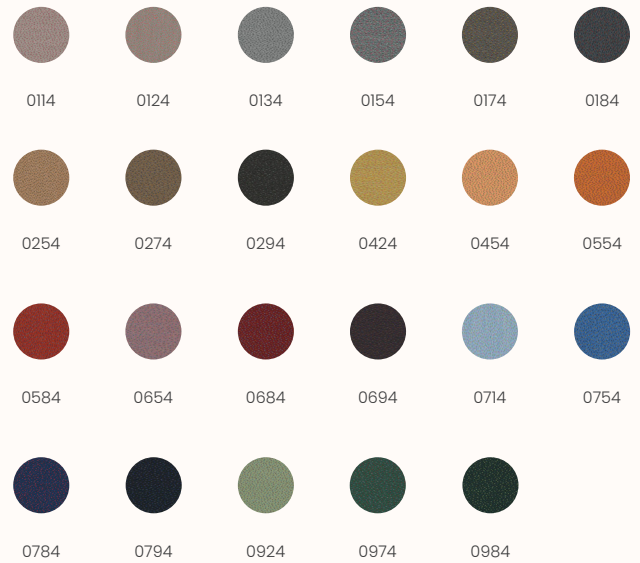

Design: RAW COLOR for SANCAL

Warranty: 5 years

Finishes:

Upholstered in fabric categories 133 and Sprinkles

Refer to Sancal fabric 133 [link](#)

The Designer's Edition variants combine three different tones of 133 fabric: Multitone Bold and Multitone Pastel

Sprinkles

Designer's Edition - Multitone Bold

Designer's Edition - Multitone Pastel

Dimensions

Link 138X100

OW 1380mm
OD 1000mm
OH 330mm

Link Designer's Edition 138X100

OW 1380mm
OD 1000mm
OH 330mm