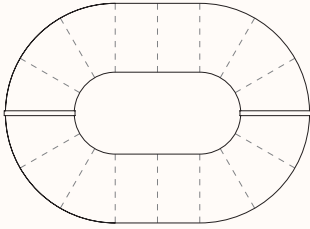

LINK Lounge

Features:

Link lounge is designed to be a piece of art when not in use. It is based on the sinuous volumes of a chain. The scale of the lounge plays a key role, as it can turn an everyday object into a sculpture.

Sprinkles

Designer's Edition - Multitone Bold

Designer's Edition - Multitone Pastel

Dimensions

Link 138X100

OW 1380mm
OD 1000mm
OH 330mm

Link Designer's Edition 138X100

OW 1380mm
OD 1000mm
OH 330mm