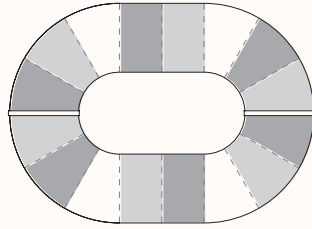

LINK Lounge

Features:

Link lounge is designed to be a piece of art when not in use. It is based on the sinuous volumes of a chain. The scale of the lounge plays a key role, as it can turn an everyday object into a sculpture.

Sprinkles

Designer's Edition - Multitone Bold

Designer's Edition - Multitone Pastel

Dimensions

Link 138X100

OW 1380mm
OD 1000mm
OH 330mm

Link Designer's Edition 138X100

OW 1380mm
OD 1000mm
OH 330mm

Connected Modules