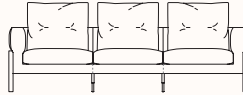

Options:

- Two seat sizes are the starting point to create 2 and 3-seater sofas, modules with or without armrests, a variety of chaise lounge possibilities, a pouf, terminal pieces and a 45° angled module to give shape to all kinds of compositions
- Corner cushion

Adjustable central foot: Black F1 steel in the sofas from 2m length as well as modules from 1.9m

Dimensions

Mini Module 78

OW 1550mm
OD 1000mm
AH 650mm
SH 430mm
OH 910mm

Mini Module 92 Right Arm

OW 2000mm
OD 1000mm
AH 650mm
SH 430mm
OH 910mm

Sofa 255

OW 2550mm
OD 1000mm
AH 680mm
SH 430mm
OH 910mm

Sofa 285

OW 2850mm
OD 1000mm
AH 610mm
SH 430mm
OH 910mm

Mod 165 Right Arm

OW 1650mm
SD 600mm
OD 1000mm
AH 650mm
SH 430mm
OH 910mm

Mod 165 Left Arm

OW 1650mm
SD 600mm
OD 1000mm
AH 650mm
SH 430mm
OH 910mm