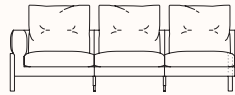

Options:

- Two seat sizes are the starting point to create 2 and 3-seater sofas, modules with or without armrests, a variety of chaise lounge possibilities, a pouf, terminal pieces and a 45° angled module to give shape to all kinds of compositions
- Corner cushion

Sofa 255

OW 2550mm
OD 1000mm
AH 680mm
SH 430mm
OH 910mm

Sofa 285

OW 2850mm
OD 1000mm
AH 610mm
SH 430mm
OH 910mm

Mod 165 Right Arm

OW 1650mm
SD 600mm
OD 1000mm
AH 650mm
SH 430mm
OH 910mm

Mod 165 Left Arm

OW 1650mm
SD 600mm
OD 1000mm
AH 650mm
SH 430mm
OH 910mm

Mod 185 Right Arm

OW 1850mm
SD 600mm
OD 1000mm
AH 650mm
SH 430mm
OH 910mm

Mod 185 Left Arm

OW 1850mm
SD 600mm
OD 1000mm
AH 650mm
SH 430mm
OH 910mm

Mod 240 Right Arm

OW 2400mm
SD 600mm
OD 1000mm
AH 650mm
SH 430mm
OH 910mm