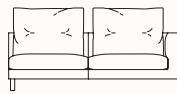

Options:

- Two seat sizes are the starting point to create 2 and 3-seater sofas, modules with or without armrests, a variety of chaise lounge possibilities, a pouf, terminal pieces and a 45° angled module to give shape to all kinds of compositions
- Corner cushion

Sofa 255

OW 2550mm
OD 1000mm
AH 680mm
SH 430mm
OH 910mm

Sofa 285

OW 2850mm
OD 1000mm
AH 610mm
SH 430mm
OH 910mm

Mod 165 Right Arm

OW 1650mm
SD 600mm
OD 1000mm
AH 650mm
SH 430mm
OH 910mm

Mod 165 Left Arm

OW 1650mm
SD 600mm
OD 1000mm
AH 650mm
SH 430mm
OH 910mm