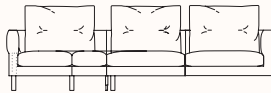

Options:

- Two seat sizes are the starting point to create 2 and 3-seater sofas, modules with or without armrests, a variety of chaise lounge possibilities, a pouf, terminal pieces and a 45° angled module to give shape to all kinds of compositions
- Corner cushion

Pouf 104X72

OW 1050mm
OD 710mm
OH 430mm

Corner 100X100

OW 1000mm
OD 1000mm
AH 650mm
SH 430mm
OH 910mm

Mod 155 Right Terminal

OW 1550mm
OD 1000mm
SH 430mm
OH 910mm

Mod 155 Left Terminal

OW 1550mm
OD 1000mm
SH 430mm
OH 910mm