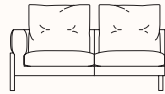

Options:

- Two seat sizes are the starting point to create 2 and 3-seater sofas, modules with or without armrests, a variety of chaise lounge possibilities, a pouf, terminal pieces and a 45° angled module to give shape to all kinds of compositions
- Corner cushion

Sofa 255

OW 2550mm
OD 1000mm
AH 680mm
SH 430mm
OH 910mm

Sofa 285

OW 2850mm
OD 1000mm
AH 610mm
SH 430mm
OH 910mm

Mod 165 Right Arm

OW 1650mm
SD 600mm
OD 1000mm
AH 650mm
SH 430mm
OH 910mm

Mod 165 Left Arm

OW 1650mm
SD 600mm
OD 1000mm
AH 650mm
SH 430mm
OH 910mm