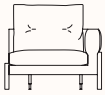

Dimensions

Chaise Lounge 170 Right/Left Arm

OW 1000mm
OD 1700mm
AH 650mm
SH 430mm
OH 910mm