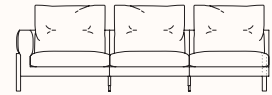

Mod 270 Left Arm

OW 2700mm
SD 600mm
OD 1000mm
AH 650mm
SH 430mm
OH 910mm