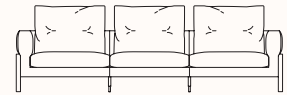

Options:

- Two seat sizes are the starting point to create 2 and 3-seater sofas, modules with or without armrests, a variety of chaise lounge possibilities, a pouf, terminal pieces and a 45° angled module to give shape to all kinds of compositions
- Corner cushion

Adjustable central foot: Black F1 steel in the sofas from 2m length as well as modules from 1.9m

Dimensions

Mini Module 78

OW 1550mm
OD 1000mm
AH 650mm
SH 430mm
OH 910mm

Mini Module 92 Right Arm

OW 2000mm
OD 1000mm
AH 650mm
SH 430mm
OH 910mm

Sofa 255

OW 2550mm
OD 1000mm
AH 680mm
SH 430mm
OH 910mm

Sofa 285

OW 2850mm
OD 1000mm
AH 610mm
SH 430mm
OH 910mm

Mod 165 Right Arm

OW 1650mm
SD 600mm
OD 1000mm
AH 650mm
SH 430mm
OH 910mm

Mod 165 Left Arm

OW 1650mm
SD 600mm
OD 1000mm
AH 650mm
SH 430mm
OH 910mm