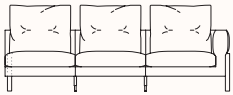

Mod 240 Right Arm

OW 2400mm
SD 600mm
OD 1000mm
AH 650mm
SH 430mm
OH 910mm