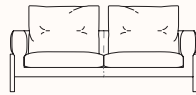

Options:

- Two seat sizes are the starting point to create 2 and 3-seater sofas, modules with or without armrests, a variety of chaise lounge possibilities, a pouf, terminal pieces and a 45° angled module to give shape to all kinds of compositions
- Corner cushion

Adjustable central foot: Black F1 steel in the sofas from 2m length as well as modules from 1.9m

Dimensions

Mini Module 78

OW 1550mm
OD 1000mm
AH 650mm
SH 430mm
OH 910mm

Mini Module 92 Right Arm

OW 2000mm
OD 1000mm
AH 650mm
SH 430mm
OH 910mm