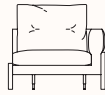

Options:

- Two seat sizes are the starting point to create 2 and 3-seater sofas, modules with or without armrests, a variety of chaise lounge possibilities, a pouf, terminal pieces and a 45° angled module to give shape to all kinds of compositions
- Corner cushion

Dimensions

Chaise Lounge 170 Right/Left Arm

OW 1000mm
OD 1700mm
AH 650mm
SH 430mm
OH 910mm

Chaise Lounge 170 Left Arm

OW 1000mm
OD 1700mm
AH 650mm
SH 430mm
OH 910mm

Chaise Lounge 185 Right Arm

OW 1000mm
OD 1850mm
AH 650mm
SH 430mm
OH 910mm