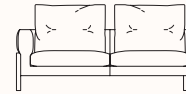

Mod 185 Left Arm

OW 1850mm
SD 600mm
OD 1000mm
AH 650mm
SH 430mm
OH 910mm