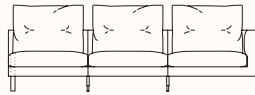

Mod 270 Right Arm

OW 2700mm
SD 600mm
OD 1000mm
AH 650mm
SH 430mm
OH 910mm