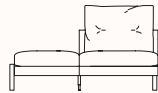

Options:

- Two seat sizes are the starting point to create 2 and 3-seater sofas, modules with or without armrests, a variety of chaise lounge possibilities, a pouf, terminal pieces and a 45° angled module to give shape to all kinds of compositions
- Corner cushion

Pouf 104X72

OW 1050mm
OD 710mm
OH 430mm

Corner 100X100

OW 1000mm
OD 1000mm
AH 650mm
SH 430mm
OH 910mm

Mod 155 Right Terminal

OW 1550mm
OD 1000mm
SH 430mm
OH 910mm

Mod 155 Left Terminal

OW 1550mm
OD 1000mm
SH 430mm
OH 910mm