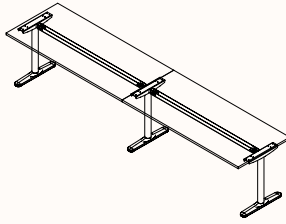

Screen Options:

S30 Screens:

- S30 worktop mounted screens: 180-degree single desks & 180-degree runs
- S30 frame mounted & top mount: 180-degree pods

Precinct Screens:

- Precinct worktop mounted Classic, Sweep or Flex: 180-degree single desks & runs, 180-degree pods, 90-degree single desks, 90-degree U-shape desks, 90-degree pods
- Precinct worktop mounted Elevated: 180-degree pods, 90-degree pods
- Precinct frame mounted Spine screen and Spine & End screen: 180-degree pod of 2 only
- Precinct frame mounted Screen arm screen: 180-degree single desk only

Zenith House Powder Coat:

Note:
Fine Texture is not suitable on Orbis Electric Adjust workstation

180 Degree

180 Degree Single

Fixed Height

Height Range: 700-850mm

Length Range: 1200-2700mm

Depth Range: 600-900mm

Run of 2

Run of 2 Shared Powerblade

Run of 3

Run of 3 Shared Powerblade

Run of 3 2x Shared Powerblade

Run of 4

Run of 4 Shared Powerblade

180 Degree