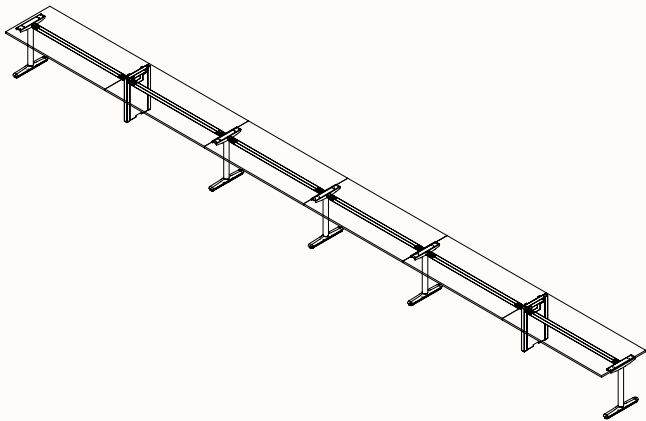

Run of 2

Run of 2 Shared Powerblade

Run of 3

Run of 3 Shared Powerblade

Run of 3 2x Shared Powerblade

Run of 4

Run of 4 Shared Powerblade

180 Degree

**Run of 4
2x Shared Powerblades**

Run of 5

**Run of 5
Shared Powerblade**

**Run of 5
2x Shared Powerblade**

180 Degree

Run of 6

**Run of 6
Shared Powerblade**

**Run of 6
2x Shared Powerblade**

180 Degree

Pod of 2

**Pod of 4
Optional Shared Powerblade**

**Pod of 6
Optional Shared Powerblade**

**Pod of 8
Optional Shared Powerblade**

**Pod of 10
Optional Shared Powerblade**

**Pod of 12
Optional Shared Powerblade**

120 Degree

120 Degree Single

Fixed Height

Height Range: 700-850mm

Length Range: 1200-2100mm

Depth Range: 600-900mm

Pod of 2

Pod of 3