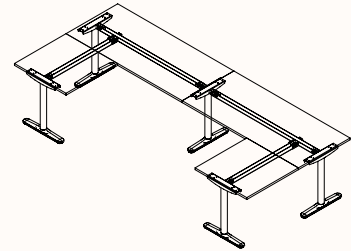

Pod of 6

Pod of 9

90 Degree

2 End Left Hand

Fixed Height

Height Range: 700-850mm

Length Range: 1200-2700mm

Depth Range: 600-900mm

2 End Right Hand

3 End Left Hand

Corner Left with Foot

3 End Right Hand

U-Shape 2-End

U-Shape 2X90

U-Shape 4-End

Pod of 2-T