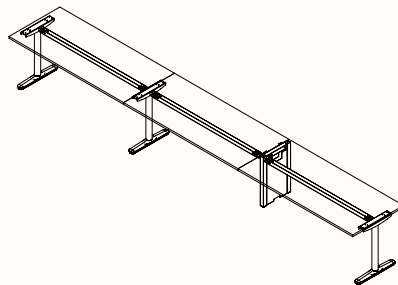

Zenith House Powder Coat:

Note:
Fine Texture is not suitable on Orbis Electric Adjust workstation

180 Degree

180 Degree Single

Fixed Height

Height Range: 700-850mm

Length Range: 1200-2700mm

Depth Range: 600-900mm

Run of 2

Run of 2 Shared Powerblade

Run of 3

Run of 3 Shared Powerblade

Run of 3 2x Shared Powerblade

Run of 4

Run of 4 Shared Powerblade

180 Degree