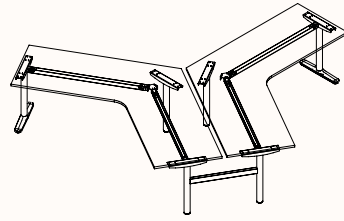

180 Degree

Pod of 2

**Pod of 4
Optional Shared Powerblade**

**Pod of 6
Optional Shared Powerblade**

**Pod of 8
Optional Shared Powerblade**

**Pod of 10
Optional Shared Powerblade**

**Pod of 12
Optional Shared Powerblade**

120 Degree

120 Degree Single

Fixed Height

Height Range: 700-850mm

Length Range: 1200-2100mm

Depth Range: 600-900mm

Pod of 2

Pod of 3

Pod of 6

Pod of 9

90 Degree

2 End Left Hand

Fixed Height

Height Range: 700-850mm

Length Range: 1200-2700mm

Depth Range: 600-900mm

2 End Right Hand

3 End Left Hand

Corner Left with Foot

3 End Right Hand

U-Shape 2-End

U-Shape 2X90

U-Shape 4-End

Pod of 2-T