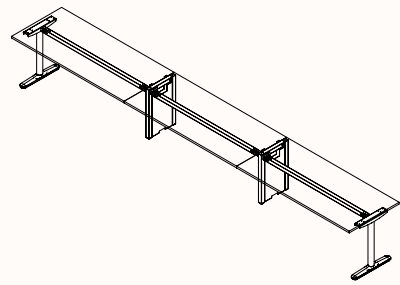

Zenith House Powder Coat:

Note:
Fine Texture is not suitable on Orbis Electric Adjust workstation

180 Degree

180 Degree Single

Fixed Height

Height Range: 700-850mm

Length Range: 1200-2700mm

Depth Range: 600-900mm

Run of 2

Run of 2 Shared Powerblade

Run of 3

Run of 3 Shared Powerblade

Run of 3 2x Shared Powerblade

Run of 4

Run of 4 Shared Powerblade

180 Degree