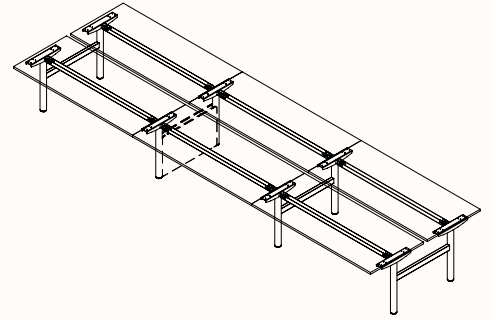

**Run of 4
2x Shared Powerblades**

Run of 5

**Run of 5
Shared Powerblade**

**Run of 5
2x Shared Powerblade**

180 Degree

Run of 6

**Run of 6
Shared Powerblade**

**Run of 6
2x Shared Powerblade**

180 Degree

Pod of 2

**Pod of 4
Optional Shared Powerblade**

**Pod of 6
Optional Shared Powerblade**

**Pod of 8
Optional Shared Powerblade**

**Pod of 10
Optional Shared Powerblade**

**Pod of 12
Optional Shared Powerblade**

120 Degree

120 Degree Single

Fixed Height

Height Range: 700-850mm

Length Range: 1200-2100mm

Depth Range: 600-900mm

Pod of 2

Pod of 3