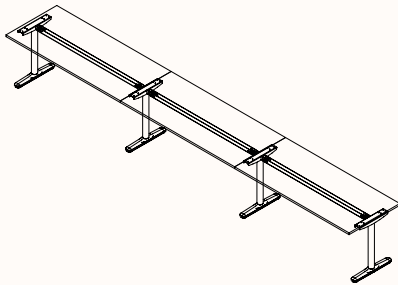

Screen Options:

S30 Screens:

- S30 worktop mounted screens: 180-degree single desks & 180-degree runs
- S30 frame mounted & top mount: 180-degree pods

Precinct Screens:

- Precinct worktop mounted Classic, Sweep or Flex: 180-degree single desks & runs, 180-degree pods, 90-degree single desks, 90-degree U-shape desks, 90-degree pods
- Precinct worktop mounted Elevated: 180-degree pods, 90-degree pods
- Precinct frame mounted Spine screen and Spine & End screen: 180-degree pod of 2 only
- Precinct frame mounted Screen arm screen: 180-degree single desk only

Zenith House Powder Coat:

Note:
Fine Texture is not suitable on Orbis Electric Adjust workstation

180 Degree

180 Degree Single

Fixed Height

Height Range: 700-850mm

Length Range: 1200-2700mm

Depth Range: 600-900mm

Run of 2

Run of 2 Shared Powerblade

Run of 3

Run of 3 Shared Powerblade

Run of 3 2x Shared Powerblade

Run of 4

Run of 4 Shared Powerblade

180 Degree