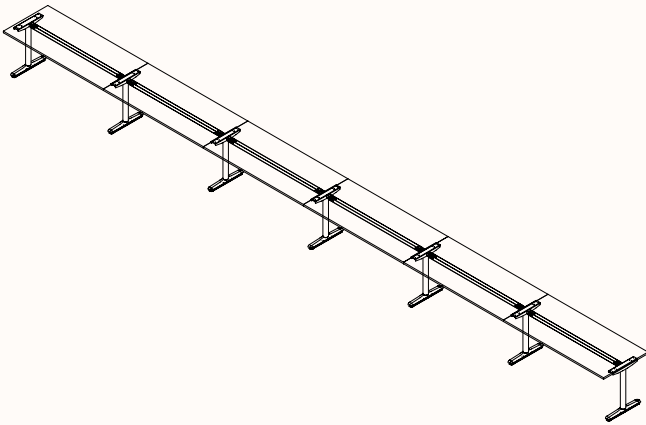

Run of 2

Run of 2 Shared Powerblade

Run of 3

Run of 3 Shared Powerblade

Run of 3 2x Shared Powerblade

Run of 4

Run of 4 Shared Powerblade

180 Degree

**Run of 4
2x Shared Powerblades**

Run of 5

**Run of 5
Shared Powerblade**

**Run of 5
2x Shared Powerblade**

180 Degree

Run of 6

**Run of 6
Shared Powerblade**

**Run of 6
2x Shared Powerblade**

180 Degree

Pod of 2

**Pod of 4
Optional Shared Powerblade**

**Pod of 6
Optional Shared Powerblade**

**Pod of 8
Optional Shared Powerblade**

**Pod of 10
Optional Shared Powerblade**

**Pod of 12
Optional Shared Powerblade**

120 Degree

120 Degree Single

Fixed Height

Height Range: 700-850mm

Length Range: 1200-2100mm

Depth Range: 600-900mm

Pod of 2

Pod of 3