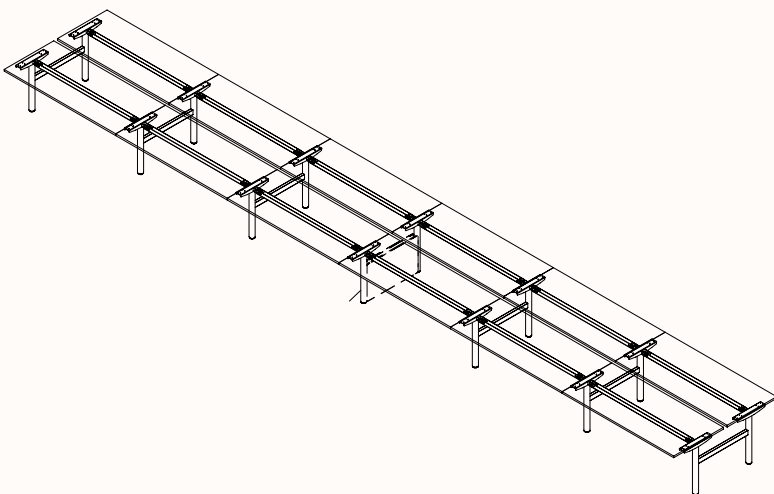

180 Degree

Pod of 2

**Pod of 4
Optional Shared Powerblade**

**Pod of 6
Optional Shared Powerblade**

**Pod of 8
Optional Shared Powerblade**

**Pod of 10
Optional Shared Powerblade**

**Pod of 12
Optional Shared Powerblade**

120 Degree

120 Degree Single

Fixed Height

Height Range: 700-850mm

Length Range: 1200-2100mm

Depth Range: 600-900mm

Pod of 2

Pod of 3