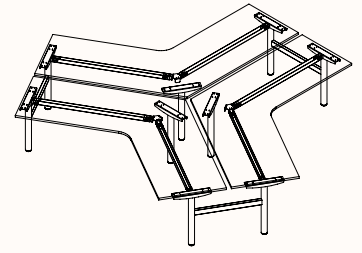

180 Degree

Pod of 2

**Pod of 4
Optional Shared Powerblade**

**Pod of 6
Optional Shared Powerblade**

**Pod of 8
Optional Shared Powerblade**

**Pod of 10
Optional Shared Powerblade**

**Pod of 12
Optional Shared Powerblade**

120 Degree

120 Degree Single

Fixed Height

Height Range: 700-850mm

Length Range: 1200-2100mm

Depth Range: 600-900mm

Pod of 2

Pod of 3

Pod of 6

Pod of 9

90 Degree

2 End Left Hand

Fixed Height

Height Range: 700-850mm

Length Range: 1200-2700mm

Depth Range: 600-900mm

2 End Right Hand

3 End Left Hand

Corner Left with Foot

3 End Right Hand

U-Shape 2-End

U-Shape 2X90

U-Shape 4-End

Pod of 2-T