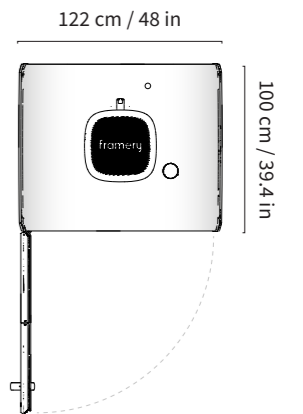

### Table

## Technical specifications

- Size**
  - Exterior  
225,5 cm × 122 cm × 100 cm (h, w, d)  
88.8 in × 48 in × 39.4 in (h, w, d)
  - With castors (comes with movability kit):  
extra 3 cm / 1.18 in in height
  - With activated carbon filter:  
extra 6.5 cm / 2.56 in in height
  - Interior  
204 cm × 102 cm × 93 cm (h, w, d)  
80.3 in × 40 in × 36.6 in (h, w, d)
  - Doorway  
204 cm × 101,5 cm (h, w)  
80.3 in × 40 in (h, w)
- Weight** 357 kg / 787 lb
- Ventilation space** Minimum recommended space for air to circulate  
Above: 15 cm / 5.9 in
- Acoustics** > 30 dB (Speech level reduction according to ISO 23351-1 testing method)
- Airflow** Total airflow is 29l/s, 61 CFM (103,6 m3/h)  
On standby mode the fans are working on 25 % of the maximum power.
- Lighting** Ceiling light: color temperature 4000 K, illuminance up to 500 lux on the tabletop.  
Video conference light: color temperature 4000 K, illuminance up to 400 lux on the user's facial area.
- Exterior materials** Exterior: Powder coated deep-drawn steel panels.  
Glass: Sound control laminated glass (4 + 4 mm).  
Frame: Matt black frames made from steel & aluminum.
- Interior materials** Solid walls and roof: A sandwich element chassis, made of deep-drawn sheet metal & recycled acoustic foam.  
Replaceable interior panels made from PET sheets which are laminated with polyester fabric.  
Anti-static and stain resistant low loop pile carpet for the floor.  
Table Formica laminate on birch plywood with varnish trim.

### Height-adjustable table

The height adjustable table provides comfort for all users. The table can be adjusted vertically between 74 – 116 cm (29.1 – 45.7 in). The ample surface of the table (76 cm width & 46 cm depth/ 30 in x 18 in) provides space for laptops, personal devices and other work tools.