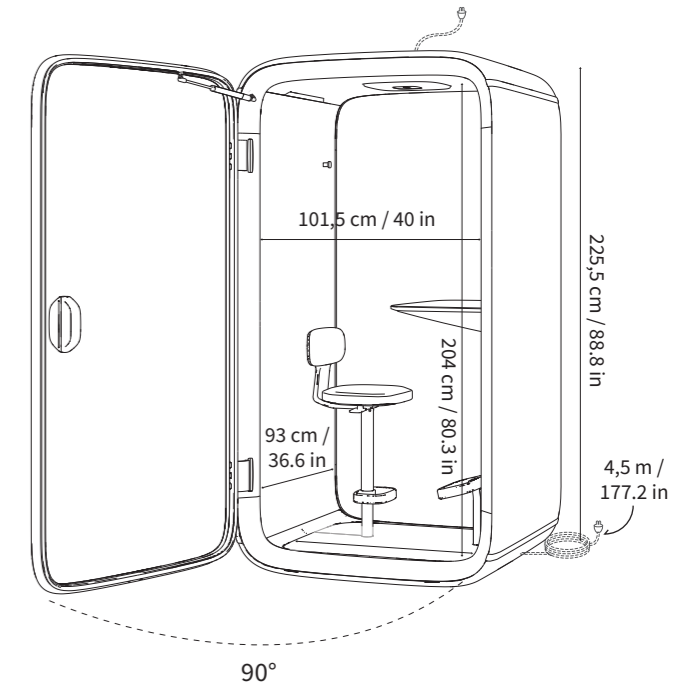

### Table

## Technical specifications

- Size**
  - Exterior  
225,5 cm × 122 cm × 100 cm (h, w, d)  
88.8 in × 48 in × 39.4 in (h, w, d)
  - With castors (comes with movability kit):  
extra 3 cm / 1.18 in in height
  - With activated carbon filter:  
extra 6.5 cm / 2.56 in in height
  - Interior  
204 cm × 102 cm × 93 cm (h, w, d)  
80.3 in × 40 in × 36.6 in (h, w, d)
  - Doorway  
204 cm × 101,5 cm (h, w)  
80.3 in × 40 in (h, w)
- Weight** 357 kg / 787 lb
- Ventilation space** Minimum recommended space for air to circulate  
Above: 15 cm / 5.9 in
- Acoustics** > 30 dB (Speech level reduction according to ISO 23351-1 testing method)
- Airflow** Total airflow is 29l/s, 61 CFM (103,6 m3/h)  
On standby mode the fans are working on 25 % of the maximum power.
- Lighting** Ceiling light: color temperature 4000 K, illuminance up to 500 lux on the tabletop.  
Video conference light: color temperature 4000 K, illuminance up to 400 lux on the user's facial area.
- Exterior materials** Exterior: Powder coated deep-drawn steel panels.  
Glass: Sound control laminated glass (4 + 4 mm).  
Frame: Matt black frames made from steel & aluminum.
- Interior materials** Solid walls and roof: A sandwich element chassis, made of deep-drawn sheet metal & recycled acoustic foam.  
Replaceable interior panels made from PET sheets which are laminated with polyester fabric.  
Anti-static and stain resistant low loop pile carpet for the floor.  
Table Formica laminate on birch plywood with varnish trim.