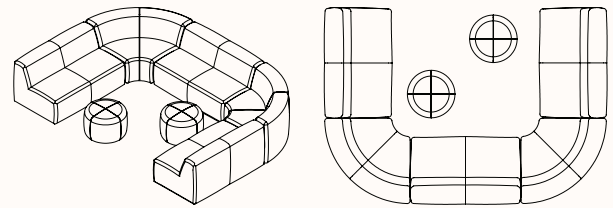

Configuration 1

OW 3000mm
OD 3000mm
Double Lounge, Single Arm Left, Double Lounge, Single
Arm Right, Corner Lounge, 600 Ottoman, 900 Ottoman

Configuration 2

OW 5490mm
OD 3000mm
Single Lounge (3), Corner Lounge (4), Large Ottoman (3)

Configuration 3

OW 4000mm
OD 2750mm
Double Lounge (3), Corner Lounge (2), 600 Ottoman (2)

Configuration 4

OW 3600mm
OD 950mm
Double Lounge, Single Arm Left, Double Lounge, Single Arm Right

Configuration 5

OW 2400mm
OD 1200mm
Corner Lounge (2)

Configuration 6

OW 2900mm
OD 3100mm
Large Ottoman (3), Chaise Lounge, Single Lounge, Corner Lounge

Configuration 7

OW 5500mm
OD 2750mm
Single Lounge (3), Corner Lounge (4), Double
Lounge (3), Chaise Lounge

Configuration 14

OW 2200mm

OD 1900mm

Single Lounge Single Arm Right, Corner Lounge, Large Ottoman (3)

Configuration 15

OW 3300mm

OD 3800mm

Single Lounge Single Arm Left (6)