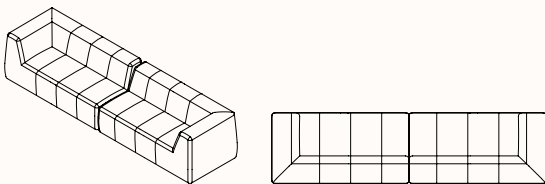

Configuration 1

OW 3000mm
OD 3000mm
Double Lounge, Single Arm Left, Double Lounge, Single
Arm Right, Corner Lounge, 600 Ottoman, 900 Ottoman

Configuration 2

OW 5490mm
OD 3000mm
Single Lounge (3), Corner Lounge (4), Large Ottoman (3)

Configuration 3

OW 4000mm
OD 2750mm
Double Lounge (3), Corner Lounge (2), 600 Ottoman (2)

Configuration 4

OW 3600mm
OD 950mm
Double Lounge, Single Arm Left, Double Lounge, Single Arm Right

Configuration 5

OW 2400mm
OD 1200mm
Corner Lounge (2)

Configuration 6

OW 2900mm
OD 3100mm
Large Ottoman (3), Chaise Lounge, Single Lounge, Corner Lounge

Configuration 7

OW 5500mm
OD 2750mm
Single Lounge (3), Corner Lounge (4), Double
Lounge (3), Chaise Lounge

Configuration 10

OW 3000mm

OD 3600mm

Double Lounge Single Arm Left, Double Lounge,
Single lounge, Double Lounge, Large Ottoman (2)

Configuration 11

OW 3900mm

OD 1900mm

Single Arm Single Left Arm (2), Single Lounge Single
Arm Right (2), Large Ottoman (4)