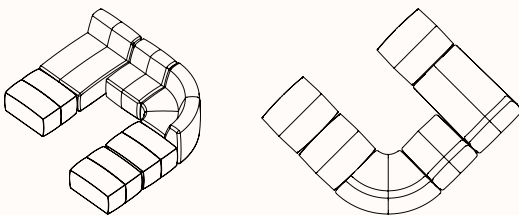

Configuration 1

OW 3000mm
OD 3000mm
Double Lounge, Single Arm Left, Double Lounge, Single
Arm Right, Corner Lounge, 600 Ottoman, 900 Ottoman

Configuration 2

OW 5490mm
OD 3000mm
Single Lounge (3), Corner Lounge (4), Large Ottoman (3)

Configuration 3

OW 4000mm
OD 2750mm
Double Lounge (3), Corner Lounge (2), 600 Ottoman (2)

Configuration 4

OW 3600mm
OD 950mm
Double Lounge, Single Arm Left, Double Lounge, Single Arm Right

Configuration 5

OW 2400mm
OD 1200mm
Corner Lounge (2)

Configuration 6

OW 2900mm
OD 3100mm
Large Ottoman (3), Chaise Lounge, Single Lounge, Corner Lounge

Configuration 7

OW 5500mm
OD 2750mm
Single Lounge (3), Corner Lounge (4), Double
Lounge (3), Chaise Lounge

Configuration 10

OW 3000mm

OD 3600mm

Double Lounge Single Arm Left, Double Lounge,
Single lounge, Double Lounge, Large Ottoman (2)

Configuration 11

OW 3900mm

OD 1900mm

Single Arm Single Left Arm (2), Single Lounge Single
Arm Right (2), Large Ottoman (4)