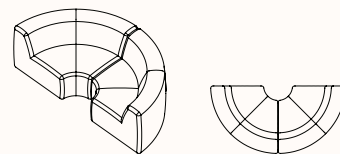

Configuration 1

OW 3000mm
OD 3000mm
Double Lounge, Single Arm Left, Double Lounge, Single
Arm Right, Corner Lounge, 600 Ottoman, 900 Ottoman

Configuration 2

OW 5490mm
OD 3000mm
Single Lounge (3), Corner Lounge (4), Large Ottoman (3)

Configuration 3

OW 4000mm
OD 2750mm
Double Lounge (3), Corner Lounge (2), 600 Ottoman (2)

Configuration 4

OW 3600mm
OD 950mm
Double Lounge, Single Arm Left, Double Lounge, Single Arm Right

Configuration 5

OW 2400mm
OD 1200mm
Corner Lounge (2)

Configuration 6

OW 2900mm
OD 3100mm
Large Ottoman (3), Chaise Lounge, Single Lounge, Corner Lounge

Configuration 7

OW 5500mm
OD 2750mm
Single Lounge (3), Corner Lounge (4), Double
Lounge (3), Chaise Lounge

Configuration 14

OW 2200mm

OD 1900mm

Single Lounge Single Arm Right, Corner Lounge, Large Ottoman (3)

Configuration 15

OW 3300mm

OD 3800mm

Single Lounge Single Arm Left (6)