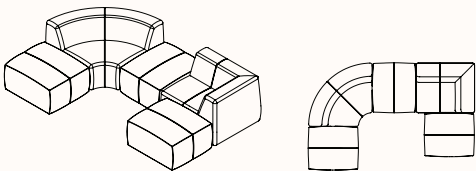

OW 2400mm
OD 1200mm
Corner Lounge (2)

Configuration 6

OW 2900mm
OD 3100mm
Large Ottoman (3), Chaise Lounge, Single Lounge, Corner Lounge

Configuration 7

OW 5500mm
OD 2750mm
Single Lounge (3), Corner Lounge (4), Double
Lounge (3), Chaise Lounge

Configuration 10

OW 3000mm

OD 3600mm

Double Lounge Single Arm Left, Double Lounge,
Single lounge, Double Lounge, Large Ottoman (2)

Configuration 11

OW 3900mm

OD 1900mm

Single Arm Single Left Arm (2), Single Lounge Single
Arm Right (2), Large Ottoman (4)

Configuration 12

OW 2200mm

OD 1900mm

Single Lounge Single Arm Left (2), Single Lounge Single
Arm Right (2), Double Lounge Double Arms

Configuration 13

OW 2200mm

OD 1900mm

Single Arm Single Left Arm (2), Large Ottoman (2)

Configuration 14

OW 2200mm

OD 1900mm

Single Lounge Single Arm Right, Corner Lounge, Large Ottoman (3)

Configuration 15

OW 3300mm

OD 3800mm

Single Lounge Single Arm Left (6)