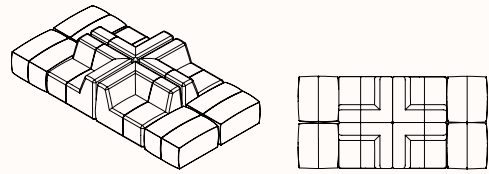

OW 2400mm
OD 1200mm
Corner Lounge (2)

Configuration 6

OW 2900mm
OD 3100mm
Large Ottoman (3), Chaise Lounge, Single Lounge, Corner Lounge

Configuration 7

OW 5500mm
OD 2750mm
Single Lounge (3), Corner Lounge (4), Double
Lounge (3), Chaise Lounge

Configuration 8

OW 5350mm

OD 3000mm

Single Lounge, Corner Lounge (4), Double Lounge
Single Arm Left, Double Lounge, Single Arm Right

Configuration 9

OW 3000mm

OD 2500mm

Double Lounge Single Arm Left, Double Lounge,
Single lounge, Corner Lounge

Configuration 10

OW 3000mm

OD 3600mm

Double Lounge Single Arm Left, Double Lounge,
Single lounge, Double Lounge, Large Ottoman (2)

Configuration 11

OW 3900mm

OD 1900mm

Single Arm Single Left Arm (2), Single Lounge Single
Arm Right (2), Large Ottoman (4)