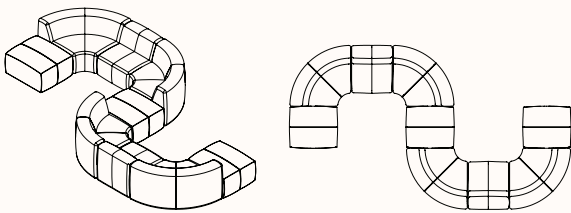

Configuration 1

OW 3000mm
OD 3000mm
Double Lounge, Single Arm Left, Double Lounge, Single
Arm Right, Corner Lounge, 600 Ottoman, 900 Ottoman

Configuration 2

OW 5490mm
OD 3000mm
Single Lounge (3), Corner Lounge (4), Large Ottoman (3)

Configuration 3

OW 4000mm
OD 2750mm
Double Lounge (3), Corner Lounge (2), 600 Ottoman (2)

Configuration 4

OW 3600mm
OD 950mm
Double Lounge, Single Arm Left, Double Lounge, Single Arm Right

Configuration 5

OW 2400mm
OD 1200mm
Corner Lounge (2)

Configuration 6

OW 2900mm
OD 3100mm
Large Ottoman (3), Chaise Lounge, Single Lounge, Corner Lounge

Configuration 7

OW 5500mm
OD 2750mm
Single Lounge (3), Corner Lounge (4), Double
Lounge (3), Chaise Lounge

Configuration 10

OW 3000mm

OD 3600mm

Double Lounge Single Arm Left, Double Lounge,
Single lounge, Double Lounge, Large Ottoman (2)

Configuration 11

OW 3900mm

OD 1900mm

Single Arm Single Left Arm (2), Single Lounge Single
Arm Right (2), Large Ottoman (4)