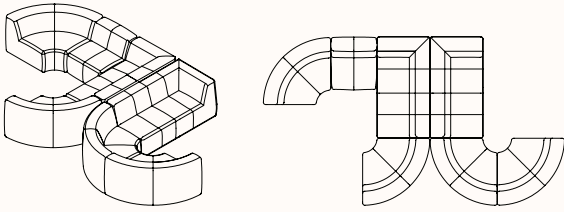

Configuration 3

OW 4000mm
OD 2750mm
Double Lounge (3), Corner Lounge (2), 600 Ottoman (2)

Configuration 4

OW 3600mm
OD 950mm
Double Lounge, Single Arm Left, Double Lounge, Single Arm Right

Configuration 5

OW 2400mm
OD 1200mm
Corner Lounge (2)

Configuration 6

OW 2900mm
OD 3100mm
Large Ottoman (3), Chaise Lounge, Single Lounge, Corner Lounge

Configuration 7

OW 5500mm
OD 2750mm
Single Lounge (3), Corner Lounge (4), Double
Lounge (3), Chaise Lounge

Configuration 8

OW 5350mm

OD 3000mm

Single Lounge, Corner Lounge (4), Double Lounge
Single Arm Left, Double Lounge, Single Arm Right

Configuration 9

OW 3000mm

OD 2500mm

Double Lounge Single Arm Left, Double Lounge,
Single lounge, Corner Lounge

Configuration 10

OW 3000mm

OD 3600mm

Double Lounge Single Arm Left, Double Lounge,
Single lounge, Double Lounge, Large Ottoman (2)

Configuration 11

OW 3900mm

OD 1900mm

Single Arm Single Left Arm (2), Single Lounge Single
Arm Right (2), Large Ottoman (4)