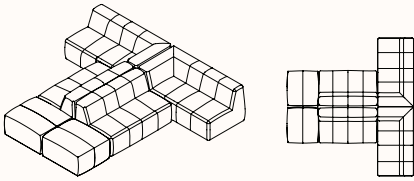

OW 2400mm
OD 1200mm
Corner Lounge (2)

Configuration 6

OW 2900mm
OD 3100mm
Large Ottoman (3), Chaise Lounge, Single Lounge, Corner Lounge

Configuration 7

OW 5500mm
OD 2750mm
Single Lounge (3), Corner Lounge (4), Double
Lounge (3), Chaise Lounge

Configuration 8

OW 5350mm

OD 3000mm

Single Lounge, Corner Lounge (4), Double Lounge
Single Arm Left, Double Lounge, Single Arm Right

Configuration 9

OW 3000mm

OD 2500mm

Double Lounge Single Arm Left, Double Lounge,
Single lounge, Corner Lounge

Configuration 10

OW 3000mm

OD 3600mm

Double Lounge Single Arm Left, Double Lounge,
Single lounge, Double Lounge, Large Ottoman (2)

Configuration 11

OW 3900mm

OD 1900mm

Single Arm Single Left Arm (2), Single Lounge Single
Arm Right (2), Large Ottoman (4)