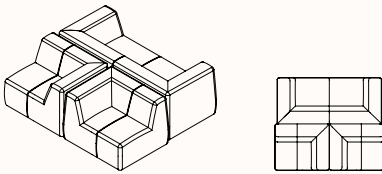

Configuration 10

OW 3000mm

OD 3600mm

Double Lounge Single Arm Left, Double Lounge,
Single lounge, Double Lounge, Large Ottoman (2)

Configuration 11

OW 3900mm

OD 1900mm

Single Arm Single Left Arm (2), Single Lounge Single
Arm Right (2), Large Ottoman (4)