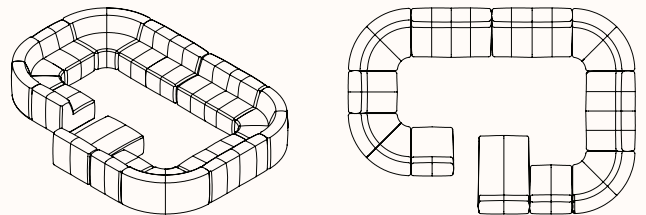

Configuration 1

OW 3000mm
OD 3000mm
Double Lounge, Single Arm Left, Double Lounge, Single
Arm Right, Corner Lounge, 600 Ottoman, 900 Ottoman

Configuration 2

OW 5490mm
OD 3000mm
Single Lounge (3), Corner Lounge (4), Large Ottoman (3)

Configuration 3

OW 4000mm
OD 2750mm
Double Lounge (3), Corner Lounge (2), 600 Ottoman (2)

Configuration 4

OW 3600mm
OD 950mm
Double Lounge, Single Arm Left, Double Lounge, Single Arm Right

Configuration 5

OW 2400mm
OD 1200mm
Corner Lounge (2)

Configuration 6

OW 2900mm
OD 3100mm
Large Ottoman (3), Chaise Lounge, Single Lounge, Corner Lounge

Configuration 7

OW 5500mm
OD 2750mm
Single Lounge (3), Corner Lounge (4), Double
Lounge (3), Chaise Lounge

Configuration 8

OW 5350mm

OD 3000mm

Single Lounge, Corner Lounge (4), Double Lounge
Single Arm Left, Double Lounge, Single Arm Right

Configuration 9

OW 3000mm

OD 2500mm

Double Lounge Single Arm Left, Double Lounge,
Single lounge, Corner Lounge