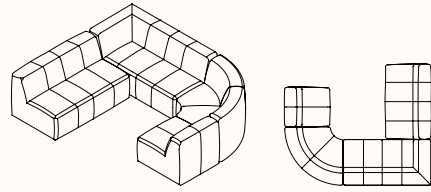

Configuration 3

OW 4000mm
OD 2750mm
Double Lounge (3), Corner Lounge (2), 600 Ottoman (2)

Configuration 4

OW 3600mm
OD 950mm
Double Lounge, Single Arm Left, Double Lounge, Single Arm Right

Configuration 5

OW 2400mm
OD 1200mm
Corner Lounge (2)

Configuration 6

OW 2900mm
OD 3100mm
Large Ottoman (3), Chaise Lounge, Single Lounge, Corner Lounge

Configuration 7

OW 5500mm
OD 2750mm
Single Lounge (3), Corner Lounge (4), Double
Lounge (3), Chaise Lounge

Configuration 8

OW 5350mm

OD 3000mm

Single Lounge, Corner Lounge (4), Double Lounge
Single Arm Left, Double Lounge, Single Arm Right

Configuration 9

OW 3000mm

OD 2500mm

Double Lounge Single Arm Left, Double Lounge,
Single lounge, Corner Lounge

Configuration 10

OW 3000mm

OD 3600mm

Double Lounge Single Arm Left, Double Lounge,
Single lounge, Double Lounge, Large Ottoman (2)

Configuration 11

OW 3900mm

OD 1900mm

Single Arm Single Left Arm (2), Single Lounge Single
Arm Right (2), Large Ottoman (4)