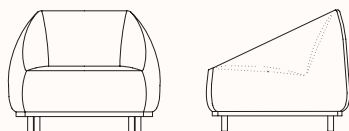

## Features:

Yonoh presents an armchair with a Japanese touch. Sumo as its name suggests, takes its inspiration from the powerful silhouette of sumo wrestlers, contrasted with the light wooden clogs that they use to and from the ring (dohyō).

## Armchair

OW 920mm  
OD 870mm  
SH 400mm  
OH 740mm