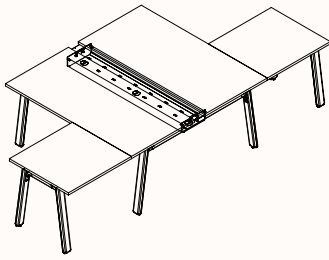

90-POD2-T with Omni Duct