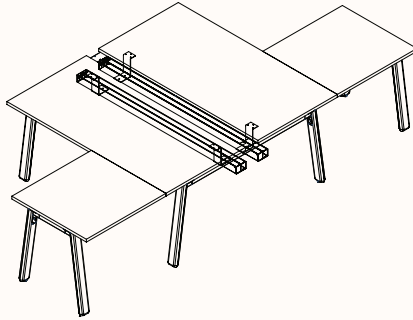

## Felt Basket

Max GPO box dimensions 150mm wide x  
400mm length x 120mm deep

**Cable Management  
96mm Duct**

**90-3END-LH with  
96mm Duct**

**90-POD2-T with  
96mm Duct**

**180 Degree Pod of 4  
with 96mm Duct**