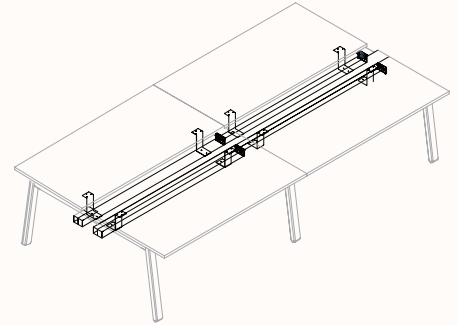

## Felt Basket

Max GPO box dimensions 150mm wide x  
400mm length x 120mm deep

**Cable Management  
96mm Duct**

**90-3END-LH with  
96mm Duct**

**90-POD2-T with  
96mm Duct**

**180 Degree Pod of 4  
with 96mm Duct**