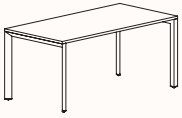

zenithinteriors.com

SILHOUETTE Workstation

Zenith

Features:

Silhouette provides flexibility and contemporary design elements offering elegance and simplicity as a workstation.

Bench tops take on a floating appearance, the triangular profile gives a purposeful stance, while the slim silhouetted under frame provides an airy atmosphere so forget that below work surface clutter too, we believe floor space is for the user.

The light weight construction allows us to provide an extraordinary combination of variations, enough to suit any application.

Options:

- [180°](#), [120°](#), [90°](#) configurations
- Fixed Height & Tech Adjust
- Sharknose edge
- Precinct, CTRL, S30 and S50 Screens
- CTRL Rail compatibility: Single Sided Rail, Double Sided Rail (1-way & 2-way brackets), Ctrl Screen Rail Elevated & Worktop Mounted
- Floorsight pucks and sensors
- Castors available in 180 Degree single desk only.

180 Degree

180 Degree Single

Width Range: 1200 - 2700mm

Length Range: 1200 - 2700mm

Depth Range: 600 - 900mm

Height Range: 720mm (Fixed Height)

610 - 788mm (Tech Adjust)

Run of 2 1x Powerblade Shared Leg

120 Degree

120 Degree

Width Range: 1200 - 1800mm

Length Range: 1200 - 1800mm

Depth Range: 600 - 900mm

Height Range: 720mm (Fixed Height)

610 - 788mm (Tech Adjust)

120 Degree U-Shape