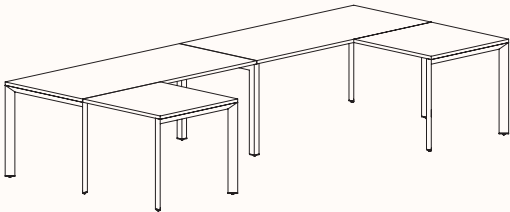

Height Range: 720mm (Fixed Height)

610 - 788mm (Tech Adjust)

3 End Right Hand

Pod of Two

3 End Left Hand & 3 End Right Hand

Pod of Four

2x 3 End Left Hand & 2x 3 End Right Hand

U-Shape 4 End