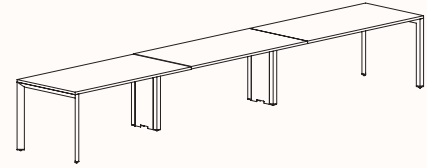

The light weight construction allows us to provide an extraordinary combination of variations, enough to suit any application.

Options:

- [180°](#), [120°](#), [90°](#) configurations
- Fixed Height & Tech Adjust
- Sharknose edge
- Precinct, CTRL, S30 and S50 Screens
- CTRL Rail compatibility: Single Sided Rail, Double Sided Rail (1-way & 2-way brackets), Ctrl Screen Rail Elevated & Worktop Mounted
- Floorsight pucks and sensors
- Castors available in 180 Degree single desk only.

180 Degree

180 Degree Single

Width Range: 1200 - 2700mm

Length Range: 1200 - 2700mm

Depth Range: 600 - 900mm

Height Range: 720mm (Fixed Height)

610 - 788mm (Tech Adjust)

Run of 2 1x Powerblade Shared Leg

Run of 3 2x Powerblade Shared Leg

Run of 4 1x Powerblade Shared Leg

Run of 4 2x Powerblade Shared Leg

Run of 5 2x Powerblade Shared Leg

Run of 6 1x Powerblade Shared Leg

Run of 6 2x Powerblade Shared Leg

180 Degree

120 Degree

120 Degree

Width Range: 1200 - 1800mm

Length Range: 1200 - 1800mm

Depth Range: 600 - 900mm

Height Range: 720mm (Fixed Height)

610 - 788mm (Tech Adjust)

120 Degree U-Shape