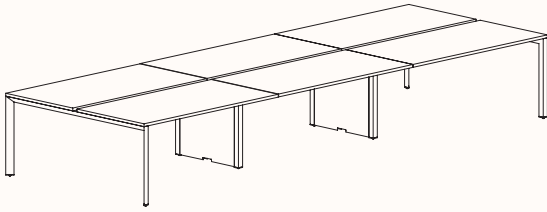

180 Degree

180 Degree Single

Width Range: 1200 - 2700mm

Length Range: 1200 - 2700mm

Depth Range: 600 - 900mm

Height Range: 720mm (Fixed Height)

610 - 788mm (Tech Adjust)

Run of 2 1x Powerblade Shared Leg

Run of 3 2x Powerblade Shared Leg

Run of 4 1x Powerblade Shared Leg

Run of 4 2x Powerblade Shared Leg

Run of 5 2x Powerblade Shared Leg

Run of 6 1x Powerblade Shared Leg

Run of 6 2x Powerblade Shared Leg

180 Degree

Pod of 2

**Pod of 4
With Shared Leg Powerblade**

**Pod of 6
With Shared Leg Powerblade**

**Pod of 8
With Shared Leg Powerblade**

**Pod of 10
With Shared Leg Powerblade**

**Pod of 12
With Shared Leg Powerblade**

120 Degree

120 Degree

Width Range: 1200 - 1800mm

Length Range: 1200 - 1800mm

Depth Range: 600 - 900mm

Height Range: 720mm (Fixed Height)

610 - 788mm (Tech Adjust)

120 Degree U-Shape