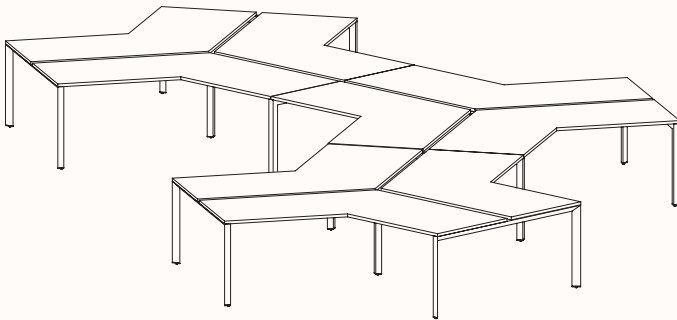

Pod of 2

**Pod of 4
With Shared Leg Powerblade**

**Pod of 6
With Shared Leg Powerblade**

**Pod of 8
With Shared Leg Powerblade**

**Pod of 10
With Shared Leg Powerblade**

**Pod of 12
With Shared Leg Powerblade**

120 Degree

120 Degree

Width Range: 1200 - 1800mm

Length Range: 1200 - 1800mm

Depth Range: 600 - 900mm

Height Range: 720mm (Fixed Height)

610 - 788mm (Tech Adjust)

120 Degree U-Shape

Pod of 3

Pod of 6

Pod of 9

90 Degree

3 End Left Hand

Width Range: 1200 - 2700mm

Length Range: 1200 - 2700mm

Depth Range: 600 - 900mm