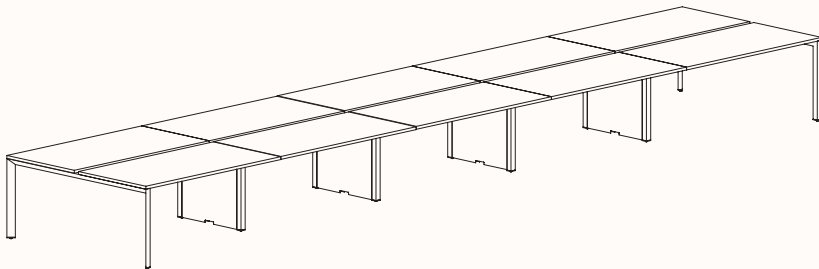

180 Degree

180 Degree Single

Width Range: 1200 - 2700mm

Length Range: 1200 - 2700mm

Depth Range: 600 - 900mm

Height Range: 720mm (Fixed Height)

610 - 788mm (Tech Adjust)

Run of 2 1x Powerblade Shared Leg

Run of 3 2x Powerblade Shared Leg

Run of 4 1x Powerblade Shared Leg

Run of 4 2x Powerblade Shared Leg

Run of 5 2x Powerblade Shared Leg

Run of 6 1x Powerblade Shared Leg

Run of 6 2x Powerblade Shared Leg

180 Degree

Pod of 2

**Pod of 4
With Shared Leg Powerblade**

**Pod of 6
With Shared Leg Powerblade**

**Pod of 8
With Shared Leg Powerblade**

**Pod of 10
With Shared Leg Powerblade**

**Pod of 12
With Shared Leg Powerblade**

120 Degree

120 Degree

Width Range: 1200 - 1800mm

Length Range: 1200 - 1800mm

Depth Range: 600 - 900mm

Height Range: 720mm (Fixed Height)

610 - 788mm (Tech Adjust)

120 Degree U-Shape