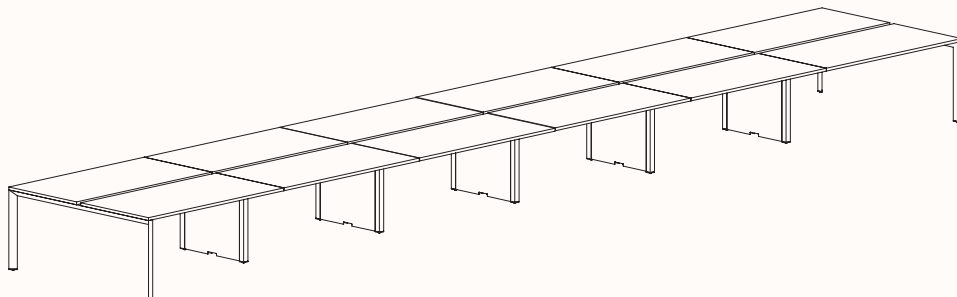

180 Degree

180 Degree Single

Width Range: 1200 - 2700mm

Length Range: 1200 - 2700mm

Depth Range: 600 - 900mm

Height Range: 720mm (Fixed Height)

610 - 788mm (Tech Adjust)

Run of 2 1x Powerblade Shared Leg

Run of 3 2x Powerblade Shared Leg

Run of 4 1x Powerblade Shared Leg

Run of 4 2x Powerblade Shared Leg

Run of 5 2x Powerblade Shared Leg

Run of 6 1x Powerblade Shared Leg

Run of 6 2x Powerblade Shared Leg

180 Degree

Pod of 2

**Pod of 4
With Shared Leg Powerblade**

**Pod of 6
With Shared Leg Powerblade**

**Pod of 8
With Shared Leg Powerblade**

**Pod of 10
With Shared Leg Powerblade**

**Pod of 12
With Shared Leg Powerblade**

120 Degree

120 Degree

Width Range: 1200 - 1800mm

Length Range: 1200 - 1800mm

Depth Range: 600 - 900mm

Height Range: 720mm (Fixed Height)

610 - 788mm (Tech Adjust)

120 Degree U-Shape