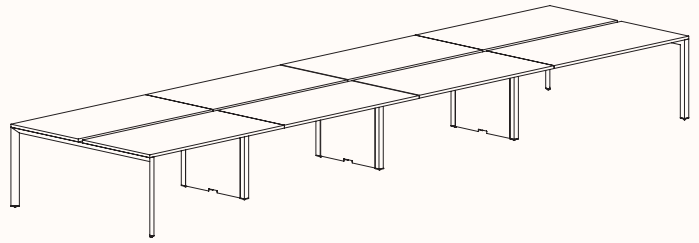

180 Degree

180 Degree Single

Width Range: 1200 - 2700mm

Length Range: 1200 - 2700mm

Depth Range: 600 - 900mm

Height Range: 720mm (Fixed Height)

610 - 788mm (Tech Adjust)

Run of 2 1x Powerblade Shared Leg

Run of 3 2x Powerblade Shared Leg

Run of 4 1x Powerblade Shared Leg

Run of 4 2x Powerblade Shared Leg

Run of 5 2x Powerblade Shared Leg

Run of 6 1x Powerblade Shared Leg

Run of 6 2x Powerblade Shared Leg

180 Degree

Pod of 2

**Pod of 4
With Shared Leg Powerblade**

**Pod of 6
With Shared Leg Powerblade**

**Pod of 8
With Shared Leg Powerblade**

**Pod of 10
With Shared Leg Powerblade**

**Pod of 12
With Shared Leg Powerblade**

120 Degree

120 Degree

Width Range: 1200 - 1800mm

Length Range: 1200 - 1800mm

Depth Range: 600 - 900mm

Height Range: 720mm (Fixed Height)

610 - 788mm (Tech Adjust)

120 Degree U-Shape