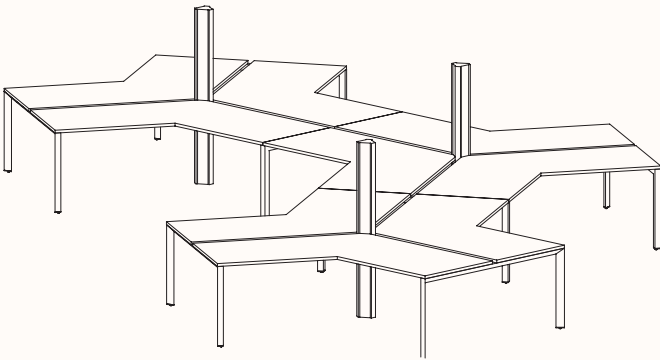

zenithinteriors.com

SILHOUETTE Workstation

Zenith

Features:

Silhouette provides flexibility and contemporary design elements offering elegance and simplicity as a workstation.

Bench tops take on a floating appearance, the triangular profile gives a purposeful stance, while the slim silhouetted under frame provides an airy atmosphere so forget that below work surface clutter too, we believe floor space is for the user.

The light weight construction allows us to provide an extraordinary combination of variations, enough to suit any application.

Options:

- [180°](#), [120°](#), [90°](#) configurations
- Fixed Height & Tech Adjust
- Sharknose edge
- Precinct, CTRL, S30 and S50 Screens
- CTRL Rail compatibility: Single Sided Rail, Double Sided Rail (1-way & 2-way brackets), Ctrl Screen Rail Elevated & Worktop Mounted
- Floorsight pucks and sensors
- Castors available in 180 Degree single desk only.

120 Degree

120 Degree

Width Range: 1200 - 1800mm

Length Range: 1200 - 1800mm

Depth Range: 600 - 900mm

Height Range: 720mm (Fixed Height)

610 - 788mm (Tech Adjust)

120 Degree U-Shape

U-Shape 2X90

120 Degree Hex Post

Pod of 3 with Hex Post

Pod of 6 with Hex Post

Pod of 9 with Hex Post