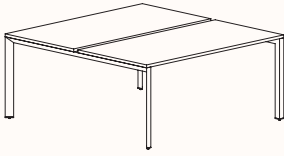

zenithinteriors.com

SILHOUETTE Workstation

Zenith

Features:

Silhouette provides flexibility and contemporary design elements offering elegance and simplicity as a workstation.

Bench tops take on a floating appearance, the triangular profile gives a purposeful stance, while the slim silhouetted under frame provides an airy atmosphere so forget that below work surface clutter too, we believe floor space is for the user.

180 Degree

180 Degree Single

Width Range: 1200 - 2700mm

Length Range: 1200 - 2700mm

Depth Range: 600 - 900mm

Height Range: 720mm (Fixed Height)

610 - 788mm (Tech Adjust)

Run of 2 1x Powerblade Shared Leg

Run of 3 2x Powerblade Shared Leg

Run of 4 1x Powerblade Shared Leg

Run of 4 2x Powerblade Shared Leg

Run of 5 2x Powerblade Shared Leg

Run of 6 1x Powerblade Shared Leg

Run of 6 2x Powerblade Shared Leg

180 Degree

Pod of 2

**Pod of 4
With Shared Leg Powerblade**

**Pod of 6
With Shared Leg Powerblade**

**Pod of 8
With Shared Leg Powerblade**

**Pod of 10
With Shared Leg Powerblade**

**Pod of 12
With Shared Leg Powerblade**