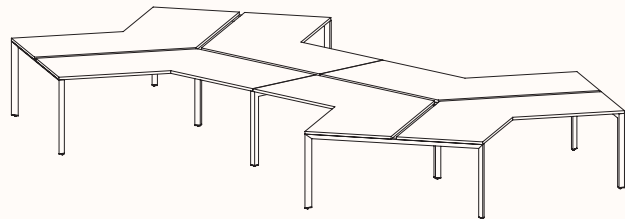

180 Degree

180 Degree Single

Width Range: 1200 - 2700mm

Length Range: 1200 - 2700mm

Depth Range: 600 - 900mm

Height Range: 720mm (Fixed Height)

610 - 788mm (Tech Adjust)

Run of 2 1x Powerblade Shared Leg

Pod of 2

**Pod of 4
With Shared Leg Powerblade**

**Pod of 6
With Shared Leg Powerblade**

**Pod of 8
With Shared Leg Powerblade**

**Pod of 10
With Shared Leg Powerblade**

**Pod of 12
With Shared Leg Powerblade**

120 Degree

120 Degree

Width Range: 1200 - 1800mm

Length Range: 1200 - 1800mm

Depth Range: 600 - 900mm

Height Range: 720mm (Fixed Height)

610 - 788mm (Tech Adjust)

120 Degree U-Shape

Pod of 3

Pod of 6

Pod of 9

90 Degree

3 End Left Hand

Width Range: 1200 - 2700mm

Length Range: 1200 - 2700mm

Depth Range: 600 - 900mm