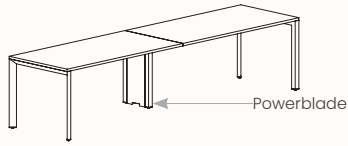

The light weight construction allows us to provide an extraordinary combination of variations, enough to suit any application.

Options:

- [180°](#), [120°](#), [90°](#) configurations
- Fixed Height & Tech Adjust
- Sharknose edge
- Precinct, CTRL, S30 and S50 Screens
- CTRL Rail compatibility: Single Sided Rail, Double Sided Rail (1-way & 2-way brackets), Ctrl Screen Rail Elevated & Worktop Mounted
- Floorsight pucks and sensors
- Castors available in 180 Degree single desk only.

180 Degree

180 Degree Single

Width Range: 1200 - 2700mm

Length Range: 1200 - 2700mm

Depth Range: 600 - 900mm

Height Range: 720mm (Fixed Height)

610 - 788mm (Tech Adjust)

Run of 2 1x Powerblade Shared Leg

Run of 3 2x Powerblade Shared Leg

Run of 4 1x Powerblade Shared Leg

Run of 4 2x Powerblade Shared Leg

Run of 5 2x Powerblade Shared Leg

Run of 6 1x Powerblade Shared Leg

Run of 6 2x Powerblade Shared Leg

180 Degree