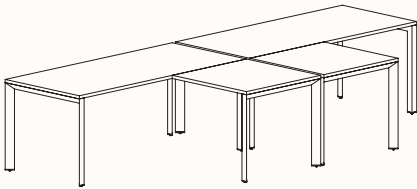

180 Degree

180 Degree Single

Width Range: 1200 - 2700mm

Length Range: 1200 - 2700mm

Depth Range: 600 - 900mm

Height Range: 720mm (Fixed Height)

610 - 788mm (Tech Adjust)

Run of 2 1x Powerblade Shared Leg

120 Degree

120 Degree

Width Range: 1200 - 1800mm

Length Range: 1200 - 1800mm

Depth Range: 600 - 900mm

Height Range: 720mm (Fixed Height)

610 - 788mm (Tech Adjust)

120 Degree U-Shape

Pod of 3

Pod of 6

Pod of 9

90 Degree

3 End Left Hand

Width Range: 1200 - 2700mm

Length Range: 1200 - 2700mm

Depth Range: 600 - 900mm

Height Range: 720mm (Fixed Height)

610 - 788mm (Tech Adjust)

3 End Right Hand

Pod of Two

3 End Left Hand & 3 End Right Hand

Pod of Four

2x 3 End Left Hand & 2x 3 End Right Hand

U-Shape 4 End