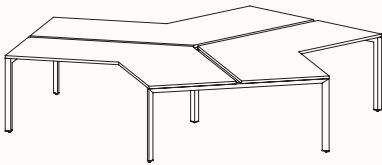

120 Degree

120 Degree

Width Range: 1200 - 1800mm

Length Range: 1200 - 1800mm

Depth Range: 600 - 900mm

Height Range: 720mm (Fixed Height)

610 - 788mm (Tech Adjust)

120 Degree U-Shape

Pod of 3

Pod of 6

Pod of 9

90 Degree

3 End Left Hand

Width Range: 1200 - 2700mm

Length Range: 1200 - 2700mm

Depth Range: 600 - 900mm