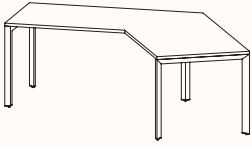

180 Degree

180 Degree Single

Width Range: 1200 - 2700mm

Length Range: 1200 - 2700mm

Depth Range: 600 - 900mm

Height Range: 720mm (Fixed Height)

610 - 788mm (Tech Adjust)

Run of 2 1x Powerblade Shared Leg

Run of 3 2x Powerblade Shared Leg

Run of 4 1x Powerblade Shared Leg

Run of 4 2x Powerblade Shared Leg

Run of 5 2x Powerblade Shared Leg

Run of 6 1x Powerblade Shared Leg

Run of 6 2x Powerblade Shared Leg

180 Degree

Pod of 2

**Pod of 4
With Shared Leg Powerblade**

**Pod of 6
With Shared Leg Powerblade**

**Pod of 8
With Shared Leg Powerblade**

**Pod of 10
With Shared Leg Powerblade**

**Pod of 12
With Shared Leg Powerblade**

120 Degree

120 Degree

Width Range: 1200 - 1800mm

Length Range: 1200 - 1800mm

Depth Range: 600 - 900mm

Height Range: 720mm (Fixed Height)

610 - 788mm (Tech Adjust)

120 Degree U-Shape