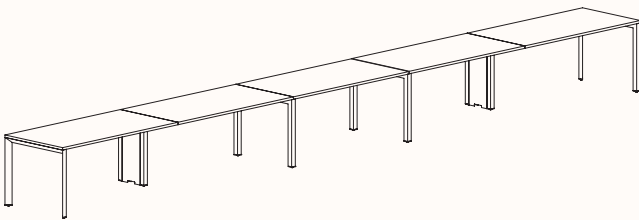

The light weight construction allows us to provide an extraordinary combination of variations, enough to suit any application.

Options:

- [180°](#), [120°](#), [90°](#) configurations
- Fixed Height & Tech Adjust
- Sharknose edge
- Precinct, CTRL, S30 and S50 Screens
- CTRL Rail compatibility: Single Sided Rail, Double Sided Rail (1-way & 2-way brackets), Ctrl Screen Rail Elevated & Worktop Mounted
- Floorsight pucks and sensors
- Castors available in 180 Degree single desk only.

180 Degree

180 Degree Single

Width Range: 1200 - 2700mm

Length Range: 1200 - 2700mm

Depth Range: 600 - 900mm

Height Range: 720mm (Fixed Height)

610 - 788mm (Tech Adjust)

Run of 2 1x Powerblade Shared Leg

Run of 3 2x Powerblade Shared Leg

Run of 4 1x Powerblade Shared Leg

Run of 4 2x Powerblade Shared Leg

Run of 5 2x Powerblade Shared Leg

Run of 6 1x Powerblade Shared Leg

Run of 6 2x Powerblade Shared Leg

180 Degree

120 Degree

120 Degree

Width Range: 1200 - 1800mm

Length Range: 1200 - 1800mm

Depth Range: 600 - 900mm

Height Range: 720mm (Fixed Height)

610 - 788mm (Tech Adjust)

120 Degree U-Shape