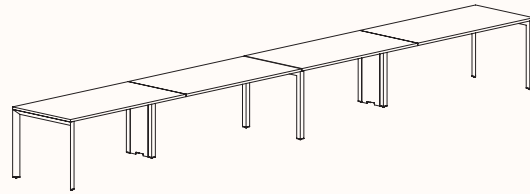

The light weight construction allows us to provide an extraordinary combination of variations, enough to suit any application.

Options:

- [180°](#), [120°](#), [90°](#) configurations
- Fixed Height & Tech Adjust
- Sharknose edge
- Precinct, CTRL, S30 and S50 Screens
- CTRL Rail compatibility: Single Sided Rail, Double Sided Rail (1-way & 2-way brackets), Ctrl Screen Rail Elevated & Worktop Mounted
- Floorsight pucks and sensors
- Castors available in 180 Degree single desk only.

180 Degree

180 Degree Single

Width Range: 1200 - 2700mm

Length Range: 1200 - 2700mm

Depth Range: 600 - 900mm

Height Range: 720mm (Fixed Height)

610 - 788mm (Tech Adjust)

Run of 2 1x Powerblade Shared Leg

Run of 3 2x Powerblade Shared Leg

Run of 4 1x Powerblade Shared Leg

Run of 4 2x Powerblade Shared Leg

Run of 5 2x Powerblade Shared Leg

Run of 6 1x Powerblade Shared Leg

Run of 6 2x Powerblade Shared Leg

180 Degree

120 Degree

120 Degree

Width Range: 1200 - 1800mm

Length Range: 1200 - 1800mm

Depth Range: 600 - 900mm

Height Range: 720mm (Fixed Height)

610 - 788mm (Tech Adjust)

120 Degree U-Shape