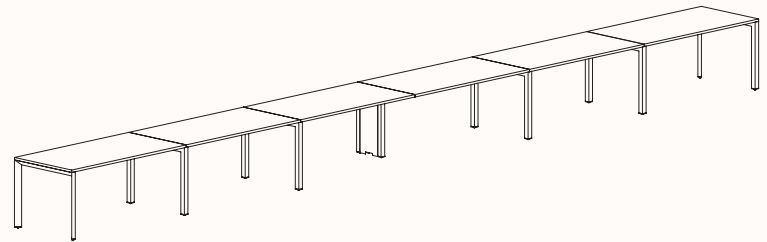

180 Degree

180 Degree Single

Width Range: 1200 - 2700mm

Length Range: 1200 - 2700mm

Depth Range: 600 - 900mm

Height Range: 720mm (Fixed Height)

610 - 788mm (Tech Adjust)

Run of 2 1x Powerblade Shared Leg

Run of 3 2x Powerblade Shared Leg

Run of 4 1x Powerblade Shared Leg

Run of 4 2x Powerblade Shared Leg

Run of 5 2x Powerblade Shared Leg

Run of 6 1x Powerblade Shared Leg

Run of 6 2x Powerblade Shared Leg

180 Degree

Pod of 2

**Pod of 4
With Shared Leg Powerblade**

**Pod of 6
With Shared Leg Powerblade**

**Pod of 8
With Shared Leg Powerblade**

**Pod of 10
With Shared Leg Powerblade**

**Pod of 12
With Shared Leg Powerblade**

120 Degree

120 Degree

Width Range: 1200 - 1800mm

Length Range: 1200 - 1800mm

Depth Range: 600 - 900mm

Height Range: 720mm (Fixed Height)

610 - 788mm (Tech Adjust)

120 Degree U-Shape