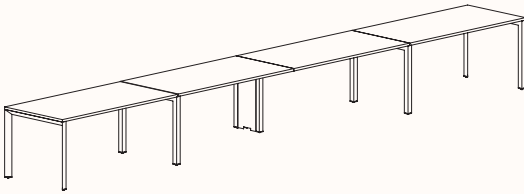

The light weight construction allows us to provide an extraordinary combination of variations, enough to suit any application.

Options:

- [180°](#), [120°](#), [90°](#) configurations
- Fixed Height & Tech Adjust
- Sharknose edge
- Precinct, CTRL, S30 and S50 Screens
- CTRL Rail compatibility: Single Sided Rail, Double Sided Rail (1-way & 2-way brackets), Ctrl Screen Rail Elevated & Worktop Mounted
- Floorsight pucks and sensors
- Castors available in 180 Degree single desk only.

180 Degree

180 Degree Single

Width Range: 1200 - 2700mm

Length Range: 1200 - 2700mm

Depth Range: 600 - 900mm

Height Range: 720mm (Fixed Height)

610 - 788mm (Tech Adjust)

Run of 2 1x Powerblade Shared Leg

Run of 3 2x Powerblade Shared Leg

Run of 4 1x Powerblade Shared Leg

Run of 4 2x Powerblade Shared Leg

Run of 5 2x Powerblade Shared Leg

Run of 6 1x Powerblade Shared Leg

Run of 6 2x Powerblade Shared Leg

180 Degree

120 Degree

120 Degree

Width Range: 1200 - 1800mm

Length Range: 1200 - 1800mm

Depth Range: 600 - 900mm

Height Range: 720mm (Fixed Height)

610 - 788mm (Tech Adjust)

120 Degree U-Shape