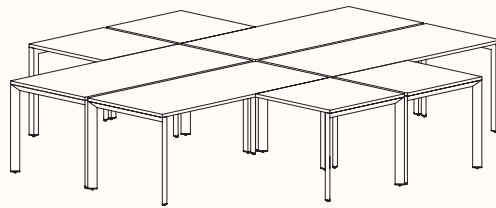

Pod of 3

Pod of 6

Pod of 9

90 Degree

3 End Left Hand

Width Range: 1200 - 2700mm

Length Range: 1200 - 2700mm

Depth Range: 600 - 900mm

Height Range: 720mm (Fixed Height)

610 - 788mm (Tech Adjust)

3 End Right Hand

Pod of Two

3 End Left Hand & 3 End Right Hand

Pod of Four

2x 3 End Left Hand & 2x 3 End Right Hand

U-Shape 4 End