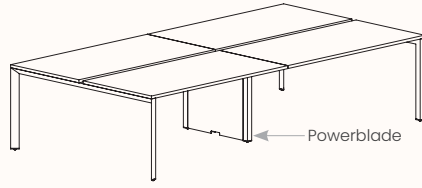

The light weight construction allows us to provide an extraordinary combination of variations, enough to suit any application.

Options:

- [180°](#), [120°](#), [90°](#) configurations
- Fixed Height & Tech Adjust
- Sharknose edge
- Precinct, CTRL, S30 and S50 Screens
- CTRL Rail compatibility: Single Sided Rail, Double Sided Rail (1-way & 2-way brackets), Ctrl Screen Rail Elevated & Worktop Mounted
- Floorsight pucks and sensors
- Castors available in 180 Degree single desk only.

180 Degree

180 Degree Single

Width Range: 1200 - 2700mm

Length Range: 1200 - 2700mm

Depth Range: 600 - 900mm

Height Range: 720mm (Fixed Height)

610 - 788mm (Tech Adjust)

Run of 2 1x Powerblade Shared Leg

Run of 3 2x Powerblade Shared Leg

Run of 4 1x Powerblade Shared Leg

Run of 4 2x Powerblade Shared Leg

Run of 5 2x Powerblade Shared Leg

Run of 6 1x Powerblade Shared Leg

Run of 6 2x Powerblade Shared Leg

180 Degree

Pod of 2

**Pod of 4
With Shared Leg Powerblade**

**Pod of 6
With Shared Leg Powerblade**

**Pod of 8
With Shared Leg Powerblade**

**Pod of 10
With Shared Leg Powerblade**

**Pod of 12
With Shared Leg Powerblade**