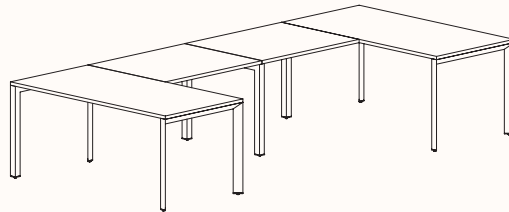

Height Range: 720mm (Fixed Height)

610 - 788mm (Tech Adjust)

3 End Right Hand

Pod of Two

3 End Left Hand & 3 End Right Hand

Pod of Four

2x 3 End Left Hand & 2x 3 End Right Hand

U-Shape 4 End