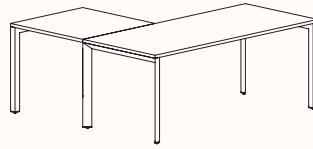

180 Degree

180 Degree Single

Width Range: 1200 - 2700mm

Length Range: 1200 - 2700mm

Depth Range: 600 - 900mm

Height Range: 720mm (Fixed Height)

610 - 788mm (Tech Adjust)

Run of 2 1x Powerblade Shared Leg

120 Degree

120 Degree

Width Range: 1200 - 1800mm

Length Range: 1200 - 1800mm

Depth Range: 600 - 900mm

Height Range: 720mm (Fixed Height)

610 - 788mm (Tech Adjust)

120 Degree U-Shape

Pod of 3

Pod of 6

Pod of 9

90 Degree

3 End Left Hand

Width Range: 1200 - 2700mm

Length Range: 1200 - 2700mm

Depth Range: 600 - 900mm

Height Range: 720mm (Fixed Height)

610 - 788mm (Tech Adjust)

3 End Right Hand

Pod of Two

3 End Left Hand & 3 End Right Hand

Pod of Four

2x 3 End Left Hand & 2x 3 End Right Hand

U-Shape 4 End