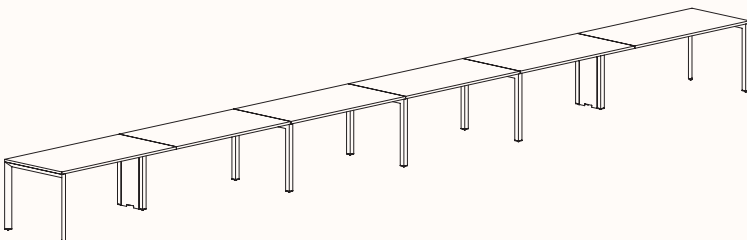

180 Degree

180 Degree Single

Width Range: 1200 - 2700mm

Length Range: 1200 - 2700mm

Depth Range: 600 - 900mm

Height Range: 720mm (Fixed Height)

610 - 788mm (Tech Adjust)

Run of 2 1x Powerblade Shared Leg

Run of 3 2x Powerblade Shared Leg

Run of 4 1x Powerblade Shared Leg

Run of 4 2x Powerblade Shared Leg

Run of 5 2x Powerblade Shared Leg

Run of 6 1x Powerblade Shared Leg

Run of 6 2x Powerblade Shared Leg

180 Degree

Pod of 2

**Pod of 4
With Shared Leg Powerblade**

**Pod of 6
With Shared Leg Powerblade**

**Pod of 8
With Shared Leg Powerblade**

**Pod of 10
With Shared Leg Powerblade**

**Pod of 12
With Shared Leg Powerblade**

120 Degree

120 Degree

Width Range: 1200 - 1800mm

Length Range: 1200 - 1800mm

Depth Range: 600 - 900mm

Height Range: 720mm (Fixed Height)

610 - 788mm (Tech Adjust)

120 Degree U-Shape