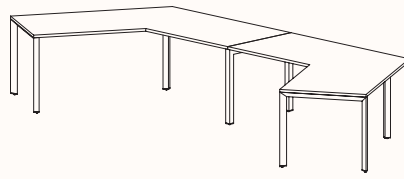

180 Degree

180 Degree Single

Width Range: 1200 - 2700mm

Length Range: 1200 - 2700mm

Depth Range: 600 - 900mm

Height Range: 720mm (Fixed Height)

610 - 788mm (Tech Adjust)

Run of 2 1x Powerblade Shared Leg

Run of 3 2x Powerblade Shared Leg

Run of 4 1x Powerblade Shared Leg

Run of 4 2x Powerblade Shared Leg

Run of 5 2x Powerblade Shared Leg

Run of 6 1x Powerblade Shared Leg

Run of 6 2x Powerblade Shared Leg

180 Degree

Pod of 2

**Pod of 4
With Shared Leg Powerblade**

**Pod of 6
With Shared Leg Powerblade**

**Pod of 8
With Shared Leg Powerblade**

**Pod of 10
With Shared Leg Powerblade**

**Pod of 12
With Shared Leg Powerblade**

120 Degree

120 Degree

Width Range: 1200 - 1800mm

Length Range: 1200 - 1800mm

Depth Range: 600 - 900mm

Height Range: 720mm (Fixed Height)

610 - 788mm (Tech Adjust)

120 Degree U-Shape