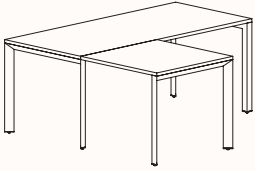

180 Degree

180 Degree Single

Width Range: 1200 - 2700mm

Length Range: 1200 - 2700mm

Depth Range: 600 - 900mm

Height Range: 720mm (Fixed Height)

610 - 788mm (Tech Adjust)

Run of 2 1x Powerblade Shared Leg

120 Degree

120 Degree

Width Range: 1200 - 1800mm

Length Range: 1200 - 1800mm

Depth Range: 600 - 900mm

Height Range: 720mm (Fixed Height)

610 - 788mm (Tech Adjust)

120 Degree U-Shape

Pod of 3

Pod of 6

Pod of 9

90 Degree

3 End Left Hand

Width Range: 1200 - 2700mm

Length Range: 1200 - 2700mm

Depth Range: 600 - 900mm

Height Range: 720mm (Fixed Height)

610 - 788mm (Tech Adjust)

3 End Right Hand

Pod of Two

3 End Left Hand & 3 End Right Hand

Pod of Four

2x 3 End Left Hand & 2x 3 End Right Hand

U-Shape 4 End