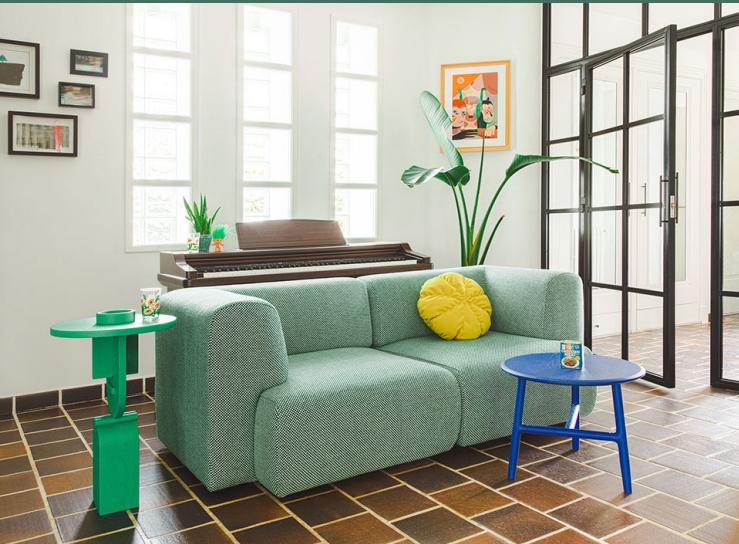

DUO Lounge

Features:

DUO: Two families in one - Mini & Maxi. Both aesthetic and highly functional lounges, the main differences between the two models are the depth of the seat and the modules available. Its hidden feet make its voluminous silhouette appear to float gracefully above the floor.

Options:

- Mini version: Reduce footprint and each module can be used as a small, independent armchair
- Maxi version: With or without arms, end modules or corner modules and pouf. They can be combined in a variety of ways to create various configurations. The deep seat enables the playful use of scatter cushions or even extra back cushions