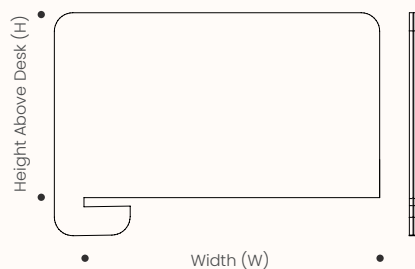

## Options

- 24mm Sonic Board
- Fabric Wrapped pinnable or non-pinnable

**Design:** ZENITH DESIGN STUDIO

**Warranty:** 5 years

## Dimensions