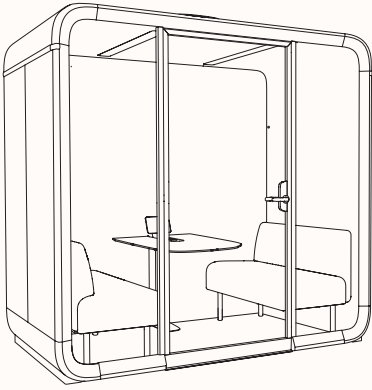

FRAMERY FOUR

Features:

Introducing the Framery Four: an ingenious office meeting pod designed to accommodate up to four individuals. This multifaceted, soundproof sanctuary is engineered to facilitate face-to-face meetings and hybrid work scenarios, providing an ideal space for productive collaboration.

Dark Blue

Grape

Rose

Beige

Powder Blue

Green

Mustard

Dimensions

FRAMERY FOUR

OW 2352mm
OD 1185mm
OH 2329mm

Lighting:

Ceiling Light color temperature 4000 K, illuminance up to 500 lux on the tabletop. Video Conference light color temperature 4000 K, illuminance up to 400 lux on the user's facial area.