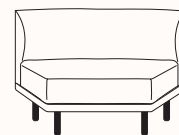

**SIR 30 degree curve
SF2323**

OW 1055mm
OD 840mm
SH 460mm
OH 750mm