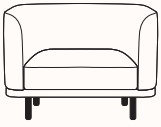

Please refer to Andreu world finishes specification

Seat:

Upholstered in Andreu World select fabrics.

Please refer to Andreu world finishes specification

Dimensions

**SIR armchair
BU2310**

OW 1050mm
OD 800mm
SH 460mm
OH 750mm

**SIR 2 seater
SF2311**

OW 1600mm
OD 800mm
SH 460mm
AH 750mm
OH 750mm

**SIR 3 seater
SF2312**

OW 2240mm
OD 800mm
SH 460mm
AH 750mm
OH 750mm

**SIR 2 seater armless
SF2313**

OW 1280mm
OD 800mm
SH 460mm
OH 750mm

**SIR 3 seater armless
SF2314**

OW 1920mm
OD 800mm
SH 460mm
OH 750mm

**SIR modular chaise LHS
SF2315**

OW 1660mm
OD 800mm
SH 460mm
AH 750mm
OH 750mm

**SIR modular chaise RHS
SF2316**

OW 1660mm
OD 800mm
SH 460mm
AH 750mm
OH 750mm