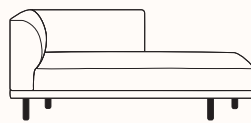

Please refer to Andreu world finishes specification

Seat:

Upholstered in Andreu World select fabrics.

Please refer to Andreu world finishes specification

Dimensions

**SIR armchair
BU2310**

OW 1050mm
OD 800mm
SH 460mm
OH 750mm

**SIR 2 seater
SF2311**

OW 1600mm
OD 800mm
SH 460mm
AH 750mm
OH 750mm

**SIR 3 seater
SF2312**

OW 2240mm
OD 800mm
SH 460mm
AH 750mm
OH 750mm

**SIR 2 seater armless
SF2313**

OW 1280mm
OD 800mm
SH 460mm
OH 750mm

**SIR 3 seater armless
SF2314**

OW 1920mm
OD 800mm
SH 460mm
OH 750mm

**SIR modular chaise LHS
SF2315**

OW 1660mm
OD 800mm
SH 460mm
AH 750mm
OH 750mm

**SIR modular chaise RHS
SF2316**

OW 1660mm
OD 800mm
SH 460mm
AH 750mm
OH 750mm