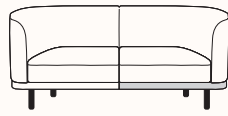

Please refer to Andreu world finishes specification

Seat:

Upholstered in Andreu World select fabrics.

Please refer to Andreu world finishes specification

Dimensions

**SIR armchair
BU2310**

OW 1050mm
OD 800mm
SH 460mm
OH 750mm

**SIR 2 seater
SF2311**

OW 1600mm
OD 800mm
SH 460mm
AH 750mm
OH 750mm

**SIR 3 seater
SF2312**

OW 2240mm
OD 800mm
SH 460mm
AH 750mm
OH 750mm

**SIR 2 seater armless
SF2313**

OW 1280mm
OD 800mm
SH 460mm
OH 750mm

**SIR 3 seater armless
SF2314**

OW 1920mm
OD 800mm
SH 460mm
OH 750mm

**SIR modular chaise LHS
SF2315**

OW 1660mm
OD 800mm
SH 460mm
AH 750mm
OH 750mm

**SIR modular chaise RHS
SF2316**

OW 1660mm
OD 800mm
SH 460mm
AH 750mm
OH 750mm