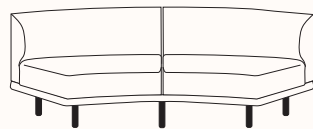

Please refer to Andreu world finishes specification

Seat:

Upholstered in Andreu World select fabrics.

Please refer to Andreu world finishes specification

Dimensions

**SIR armchair
BU2310**

OW 1050mm
OD 800mm
SH 460mm
OH 750mm

**SIR 3 seater armless
SF2314**

OW 1920mm
OD 800mm
SH 460mm
OH 750mm

**SIR modular chaise LHS
SF2315**

OW 1660mm
OD 800mm
SH 460mm
AH 750mm
OH 750mm

**SIR modular chaise RHS
SF2316**

OW 1660mm
OD 800mm
SH 460mm
AH 750mm
OH 750mm

**SIR 2 seater chaise LHS
SF2317**

OW 1440mm
OD 800mm
SH 460mm
AH 750mm
OH 750mm

**SIR 2 seater chaise RHS
SF2318**

OW 1440mm
OD 800mm
SH 460mm
AH 750mm
OH 750mm

**SIR 2 seater - BU2319
Modular corner LHS**

OW 1440mm
OD 800mm
SH 460mm
OH 750mm

**SIR 2 seater - BU2320
Modular corner RHS**

OW 1050mm
OD 800mm
SH 460mm
OH 750mm

**SIR 90 degree curve
SF2321**

OW 800mm
OD 800mm
SH 460mm
OH 750mm

**SIR double curve
SF2322**