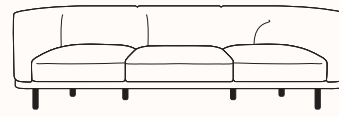

Please refer to Andreu world finishes specification

Seat:

Upholstered in Andreu World select fabrics.

Please refer to Andreu world finishes specification

Dimensions

**SIR armchair
BU2310**

OW 1050mm
OD 800mm
SH 460mm
OH 750mm

**SIR 2 seater
SF2311**

OW 1600mm
OD 800mm
SH 460mm
AH 750mm
OH 750mm

**SIR 3 seater
SF2312**

OW 2240mm
OD 800mm
SH 460mm
AH 750mm
OH 750mm

**SIR 2 seater armless
SF2313**

OW 1280mm
OD 800mm
SH 460mm
OH 750mm

**SIR 3 seater armless
SF2314**

OW 1920mm
OD 800mm
SH 460mm
OH 750mm

**SIR modular chaise LHS
SF2315**

OW 1660mm
OD 800mm
SH 460mm
AH 750mm
OH 750mm

**SIR modular chaise RHS
SF2316**

OW 1660mm
OD 800mm
SH 460mm
AH 750mm
OH 750mm