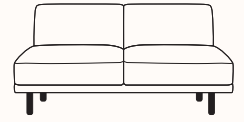

Please refer to Andreu world finishes specification

Seat:

Upholstered in Andreu World select fabrics.

Please refer to Andreu world finishes specification

Dimensions

**SIR armchair
BU2310**

OW 1050mm
OD 800mm
SH 460mm
OH 750mm

**SIR 2 seater
SF2311**

OW 1600mm
OD 800mm
SH 460mm
AH 750mm
OH 750mm

**SIR 3 seater
SF2312**

OW 2240mm
OD 800mm
SH 460mm
AH 750mm
OH 750mm

**SIR 2 seater armless
SF2313**

OW 1280mm
OD 800mm
SH 460mm
OH 750mm

**SIR 3 seater armless
SF2314**

OW 1920mm
OD 800mm
SH 460mm
OH 750mm

**SIR modular chaise LHS
SF2315**

OW 1660mm
OD 800mm
SH 460mm
AH 750mm
OH 750mm

**SIR modular chaise RHS
SF2316**

OW 1660mm
OD 800mm
SH 460mm
AH 750mm
OH 750mm