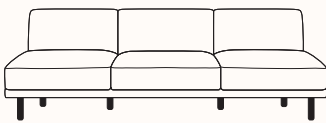

Please refer to Andreu world finishes specification

Seat:

Upholstered in Andreu World select fabrics.

Please refer to Andreu world finishes specification

Dimensions

**SIR armchair
BU2310**

OW 1050mm
OD 800mm
SH 460mm
OH 750mm

**SIR 2 seater
SF2311**

OW 1600mm
OD 800mm
SH 460mm
AH 750mm
OH 750mm

**SIR 3 seater
SF2312**

OW 2240mm
OD 800mm
SH 460mm
AH 750mm
OH 750mm

**SIR 2 seater armless
SF2313**

OW 1280mm
OD 800mm
SH 460mm
OH 750mm

**SIR 3 seater armless
SF2314**

OW 1920mm
OD 800mm
SH 460mm
OH 750mm

**SIR modular chaise LHS
SF2315**

OW 1660mm
OD 800mm
SH 460mm
AH 750mm
OH 750mm

**SIR modular chaise RHS
SF2316**

OW 1660mm
OD 800mm
SH 460mm
AH 750mm
OH 750mm