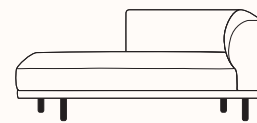

Please refer to Andreu world finishes specification

Seat:

Upholstered in Andreu World select fabrics.

Please refer to Andreu world finishes specification

Dimensions

**SIR armchair
BU2310**

OW 1050mm
OD 800mm
SH 460mm
OH 750mm

**SIR 2 seater
SF2311**

OW 1600mm
OD 800mm
SH 460mm
AH 750mm
OH 750mm

**SIR 3 seater
SF2312**

OW 2240mm
OD 800mm
SH 460mm
AH 750mm
OH 750mm

**SIR 2 seater armless
SF2313**

OW 1280mm
OD 800mm
SH 460mm
OH 750mm

**SIR 3 seater armless
SF2314**

OW 1920mm
OD 800mm
SH 460mm
OH 750mm

**SIR modular chaise LHS
SF2315**

OW 1660mm
OD 800mm
SH 460mm
AH 750mm
OH 750mm

**SIR modular chaise RHS
SF2316**

OW 1660mm
OD 800mm
SH 460mm
AH 750mm
OH 750mm