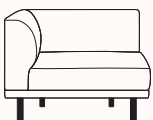

**SIR 90 degree curve
SF2321**

OW 800mm
OD 800mm
SH 460mm
OH 750mm