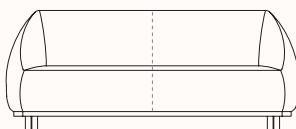

Made in Spain.

Options:

- Armchair and Sofa

Design: YONOH ESTUDIO CREATIVO for SANCAL

Warranty: 5 years

Finishes:

Upholstered in a fixed textile cover in categories 2-12 or COM/COL. Refer to Sancal fabric [link](#).

Ash stained plinth and legs. Refer to Sancal finishes [link](#).

Dimensions

Armchair

OW 920mm
OD 870mm
SH 400mm
OH 740mm

Sofa

OW 1780mm
OD 900mm
SH 400mm
OH 740mm