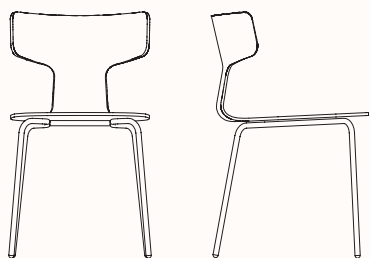

## Features:

Fedra chair offers a new take on Danish modernist design with contemporary lines, suitable for dining environments. Fedra has a curved and welcoming backrest and can be stackable up to 3 high.

## Timber:

Blanched  
Oak

Black  
Open Pore

## Dimensions