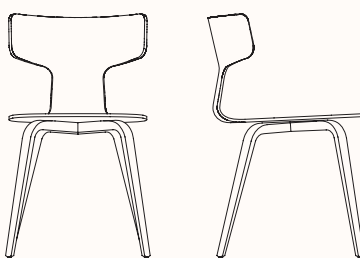

4 Wooden Leg S202

OW 450mm
OD 480mm
SH 450mm
OH 750mm