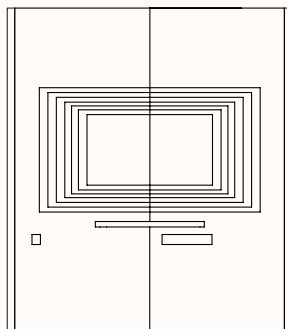

### Verse 2.3: Option 3A

Media Panel x2 900mmW:

LH GPO, RH switch & RH shelf

Fabric or Sonic Board (Internal)

TV Bracket Height: 1175mm (Seated Level)

TV Size: 42" - 65"