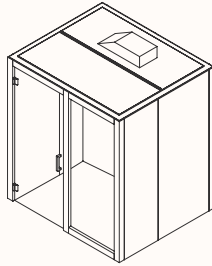

OW 1980mm  
 OD 1380mm  
 H 2200/2400mm (Frame)  
 OH 2370/2600mm (Including fan box)  
 Internal Room Size: 1800 x 1200mm

Side walls made up of:  
 2x 600mmW panels  
 Front & back walls made up of:  
 2x 900mmW panels