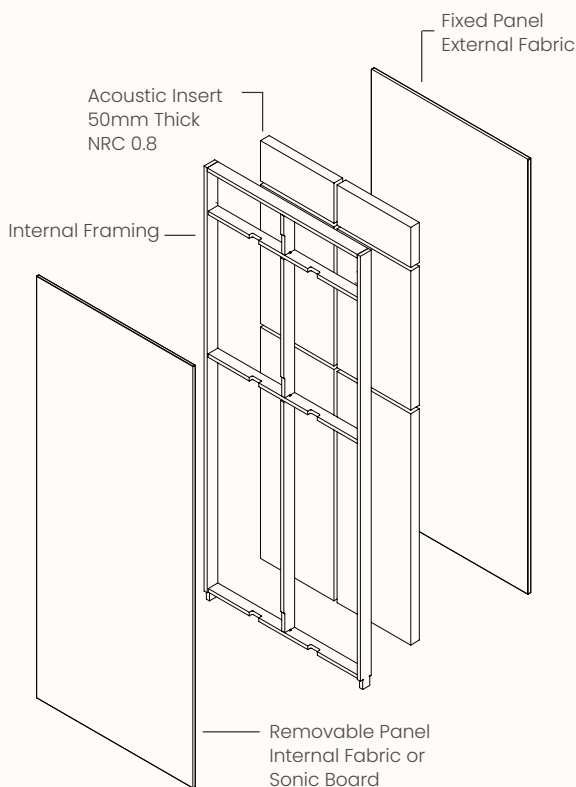

Acoustics:

Verse has been tested in accordance with ISO 717-1:2004 Acoustics – Rating of sound insulation in buildings and of building elements – Airborne sound insulation.

Independent Acoustic Testing shows that Verse can qualify for 3 Green Star Credits for acoustics and can achieve between 28-36Dw at 40dB Ambiance with a Privacy Rating of 64-74, depending on the wall type and material selected.

Normal voice conversations can be heard as a muffled sound in adjoining rooms but cannot be understood.

Verse acoustic performance is comparable to most general use office rooms.

Panel Layers: