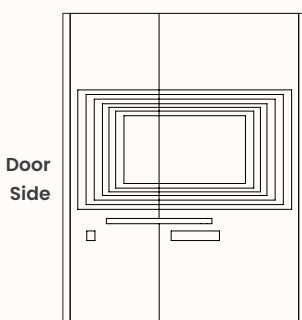

### Verse 2.1: Option 1B

Media Panel 2x 600mmW:

RH GPO, LH switch & LH shelf

Fabric or Sonic Board (Internal)

TV Bracket Height: 1175mm (Seated Level)

TV Size: 42" - 45"

Door  
Side

Door  
Side