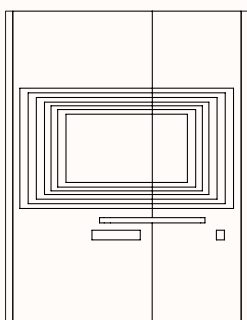

### Verse 2.1: Option 1A

Media Panel 2x 600mmW:

LH GPO, RH switch & RH shelf

Fabric or Sonic Board (Internal)

TV Bracket Height: 1175mm (Seated Level)

TV Size: 42" - 45"

### Verse 2.1: Option 1B

Media Panel 2x 600mmW:

RH GPO, LH switch & LH shelf

Fabric or Sonic Board (Internal)

TV Bracket Height: 1175mm (Seated Level)

TV Size: 42" - 45"

Door  
Side

Door  
Side

### Verse 2.2: Option 2A

Media Panel RH 600mmW & LH 900mmW:

LH GPO, RH switch & RH shelf

Fabric or Sonic Board (Internal)

TV Bracket Height: 1175mm (Seated Level)

TV Size: 42" - 65"