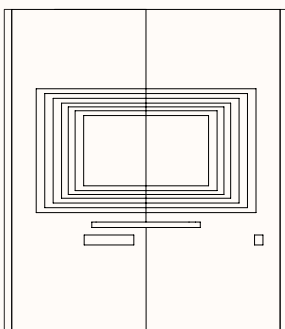

### Verse 2.2: Option 2B

Media Panel LH 600mmW & RH 900mmW:

RH GPO, LH switch & LH shelf

Fabric or Sonic Board (Internal)

TV Bracket Height: 1175mm (Seated Level)

TV Size: 42" - 65"

### Verse 2.3: Option 3A

Media Panel x2 900mmW:

LH GPO, RH switch & RH shelf

Fabric or Sonic Board (Internal)

TV Bracket Height: 1175mm (Seated Level)

TV Size: 42" - 65"