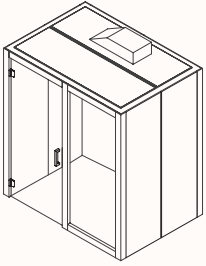

Dimensions:

Verse 2.1

OW 1980mm
OD 1380mm
H 2200/2400mm (Frame)
OH 2370/2600mm (Including fan box)
Internal Room Size: 1800 x 1200mm

Side walls made up of:
2x 600mmW panels
Front & back walls made up of:
2x 900mmW panels