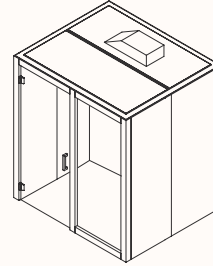

Verse 2.3

OW 1980mm
OD 1980mm
H 2200/2400mm (Frame)
OH 2370/2600mm (Including fan box)
Internal Room Size: 1800 x 1800mm

Side walls made up of:
2x 900mmW panels
Front & back walls made up of:
2x 900mmW panels