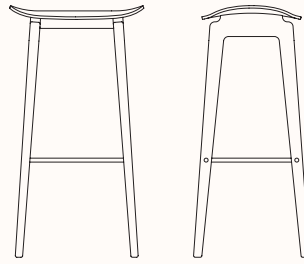

NY11 Stools

Features:

NY11 Stool is a durable and functional chair with timeless expression. The solid oak frame also has a steel footrest for added comfort. Its minimal design makes it suitable for use in a variety of settings.

Upholstered seat pad in fabric categories:

Cat 1 - Grain, Cura, Velvet, Nina, Fame, Remix

Cat 2 - Barnum, Breeze Fusion, Savoy, Canvas, Ultra

Cat 3 - Fiord, Hallingdal, Savanna, Zero*, Steelcut Trio, Moss, Safire

Cat 4 - Dunes, Spectrum/Noir and Baru

Refer to NORR11 Fabric and Leather Specification for full range.

Solid Oak:

Natural

Light Smoked

Dark Smoked

Black

Dimensions

NY11 Low Stool

OW 405mm
OD 305mm
OH 650mm

NY11 High Bar Stool

OW 405mm
OD 305mm
OH 750mm

NY11 Bar Chair Counter Height

OW 455mm
OD 520mm
SH 650mm
OH 980mm

NY11 Bar Chair Bar Height

OW 455mm
OD 520mm
SH 750mm
OH 1080mm