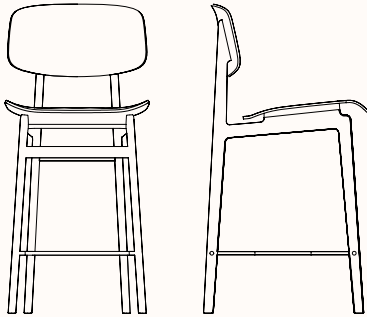

NY11 Stools

Features:

NY11 Stool is a durable and functional chair with timeless expression. The solid oak frame also has a steel footrest for added comfort. Its minimal design makes it suitable for use in a variety of settings.

Upholstered seat pad in fabric categories:

Cat 1 - Grain, Cura, Velvet, Nina, Fame, Remix

Cat 2 - Barnum, Breeze Fusion, Savoy, Canvas, Ultra

Cat 3 - Fiord, Hallingdal, Savanna, Zero*, Steelcut Trio, Moss, Safire

Cat 4 - Dunes, Spectrum/Noir and Baru

Refer to NORR11 Fabric and Leather Specification for full range.

Solid Oak:

Natural

Light Smoked

Dark Smoked

Black

Dimensions

NY11 Low Stool

OW 405mm
OD 305mm
OH 650mm

NY11 High Bar Stool

OW 405mm
OD 305mm
OH 750mm

NY11 Bar Chair Counter Height

OW 455mm
OD 520mm
SH 650mm
OH 980mm

NY11 Bar Chair Bar Height

OW 455mm
OD 520mm
SH 750mm
OH 1080mm