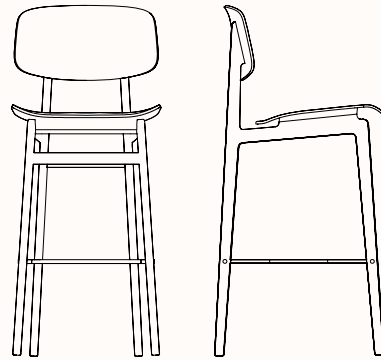

NY11 Stools

Features:

NY11 Stool is a durable and functional chair with timeless expression. The solid oak frame also has a steel footrest for added comfort. Its minimal design makes it suitable for use in a variety of settings.

Option:

- Three Heights
- Upholstered seat pad
- Glides available in plastic or felt

Design: RUNE KRØJGAARD & KNUT BENDIK HUMLEVIK
for NORR11

Warranty: 5 years

Certification: FSC

Finishes:

Frame: Solid oak

Seat: Laminated oak veneer

Upholstered seat pad in fabric categories:

Cat 1 - Grain, Cura, Velvet, Nina, Fame, Remix

Cat 2 - Barnum, Breeze Fusion, Savoy, Canvas, Ultra

Cat 3 - Fiord, Hallingdal, Savanna, Zero*, Steelcut Trio, Moss, Safire

NY11 Low Stool

OW 405mm
OD 305mm
OH 650mm

NY11 High Bar Stool

OW 405mm
OD 305mm
OH 750mm

NY11 Bar Chair Counter Height

OW 455mm
OD 520mm
SH 650mm
OH 980mm

NY11 Bar Chair Bar Height

OW 455mm
OD 520mm
SH 750mm
OH 1080mm