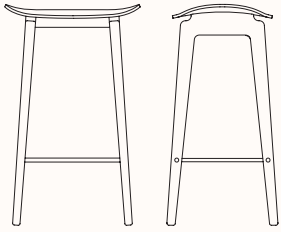

NY11 Stools

Features:

NY11 Stool is a durable and functional chair with timeless expression. The solid oak frame also has a steel footrest for added comfort. Its minimal design makes it suitable for use in a variety of settings.

Upholstered seat pad in fabric categories:

Cat 1 - Grain, Cura, Velvet, Nina, Fame, Remix

Cat 2 - Barnum, Breeze Fusion, Savoy, Canvas, Ultra

Cat 3 - Fiord, Hallingdal, Savanna, Zero*, Steelcut Trio, Moss, Safire

Cat 4 - Dunes, Spectrum/Noir and Baru

Refer to NORR11 Fabric and Leather Specification for full range.

Solid Oak:

Natural

Light Smoked

Dark Smoked

Black

Dimensions

NY11 Low Stool

OW 405mm
OD 305mm
OH 650mm

NY11 High Bar Stool

OW 405mm
OD 305mm
OH 750mm

NY11 Bar Chair Counter Height

OW 455mm
OD 520mm
SH 650mm
OH 980mm

NY11 Bar Chair Bar Height

OW 455mm
OD 520mm
SH 750mm
OH 1080mm