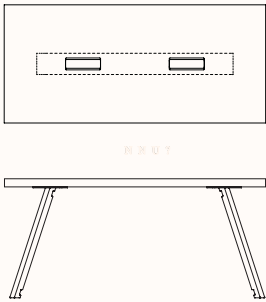

ORI Table

Features:

A sturdy table in structure and elegant in silhouette, Ori table is designed for a multifunctional contemporary space. The table can be transformed for any space thanks to the multiple leg positions and linking abilities. The tops comes with a hinged table box lid, allowing you to access an opencable tray below to running power through the leg.

DIA 1300/1600mm
OH 1060mm

Square High Table

OW 1300/1600mm
OD 1300/1600mm
OH 1060mm

Rectangular High Table

OW 1800/2100mm
OD 800mm
OH 1060mm

Leg Positions Round Table

Leg Positions Square Table

Leg Positions Linked Rectangular Table

Dimensions:

Round Table with Cable Management

DIA 1300/1600mm
OH 710mm

Square Table with Cable Management

OW 1300/1600mm
OD 1300/1600mm
OH 710mm

Rectangular Table with Cable Management

OW 1800/2100mm
OD 800mm
OH 710mm

Rectangular Table with Cable Management

OW 3000mm
OD 1200mm
OH 710mm

Round High Table with Cable Management

DIA 1300/1600mm
OH 1060mm

Square High Table with Cable Management

OW 1300/1600mm
OD 1300/1600mm
OH 1060mm