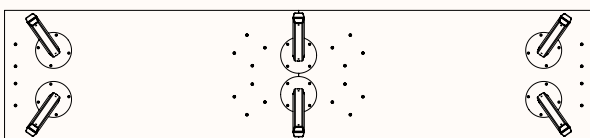

DIA 1300/1600mm
OH 1060mm

Square High Table

OW 1300/1600mm
OD 1300/1600mm
OH 1060mm

Rectangular High Table

OW 1800/2100mm
OD 800mm
OH 1060mm

Leg Positions Round Table

Leg Positions Square Table

Leg Positions Linked Rectangular Table

Dimensions:

Round Table with Cable Management

DIA 1300/1600mm
OH 710mm

Square Table with Cable Management

OW 1300/1600mm
OD 1300/1600mm
OH 710mm

Rectangular Table with Cable Management

OW 1800/2100mm
OD 800mm
OH 710mm

Rectangular Table with Cable Management

OW 3000mm
OD 1200mm
OH 710mm

Round High Table with Cable Management

DIA 1300/1600mm
OH 1060mm

Square High Table with Cable Management

OW 1300/1600mm
OD 1300/1600mm
OH 1060mm