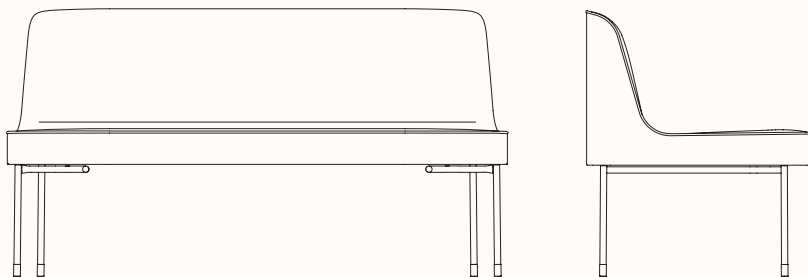

## Features:

Lois Sofa is part of a sophisticated collection of contemporary seating and tables with a language of fluid, geometric lines and carefully refined details. Soft, upholstered forms are sculpted by continuous lines and accented with piping details, extending the studio's ongoing exploration into the relationships between two-dimensional line and three-dimensional form. Slim legs give the pieces an appearance of lightness. Lois offers generosity for the user, whilst maintaining a compact footprint, making this a highly functional choice for a wide range of spaces.

## Finishes:

Available in categories A, B, C, D or E fabrics with matching or contrasting piping.

Category A: Woven Image Global & Focus

Category B: Camira Blazer, Mainline Flax & Synergy  
Kvadrat Relate

## Dimensions