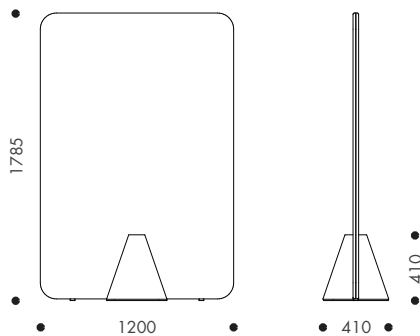

FINISHES

Screen: COM in one or two-tone upholstery

Cone: Fabric, vinyl and leather

Refer to ZENITH House Fabric specification for fabric selection and full range of colours.

DESIGN

ZENITH Design Studio

DIMENSIONS

Precinct Divide 1200W x 1800H

Precinct Divide 800W x 1600H

Precinct Divide 1000W x 1375H

Precinct Divide 1800W x 1200H