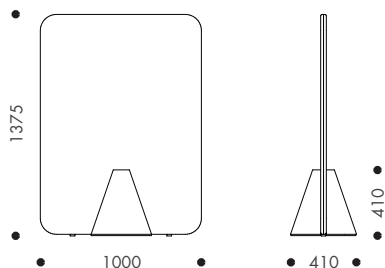

Precinct Divide 1200W x 1800H

Precinct Divide 800W x 1600H

Precinct Divide 1000W x 1375H

Precinct Divide 1800W x 1200H