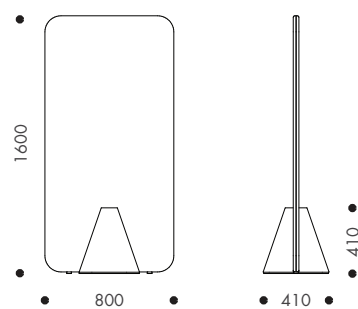

FINISHES

Screen: COM in one or two-tone upholstery

Cone: Fabric, vinyl and leather

Refer to ZENITH House Fabric specification for fabric selection and full range of colours.

DESIGN

ZENITH Design Studio

DIMENSIONS

Precinct Divide 1200W x 1800H

Precinct Divide 800W x 1600H

Precinct Divide 1000W x 1375H

Precinct Divide 1800W x 1200H