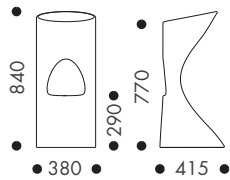

m114

Flod

A playful polyethylene stool for indoor and outdoor use.

FLOD STOOL

FEATURES

Flod is an original and modern shaped stool suitable for various environments. Flod is 100% recyclable and is available in six finishes.

FINISHES

Polyethylene Colours:

RAL 9002 White	PANTONE 628 U Blue Grey	RAL 1027 Pistachio	RAL 2002 Coral Red	PANTONE 408 U Brown	RAL 7022 Grey Anthracite

DESIGN

Martin Azua and Gerard Moliner

DIMENSIONS

Flod Stool