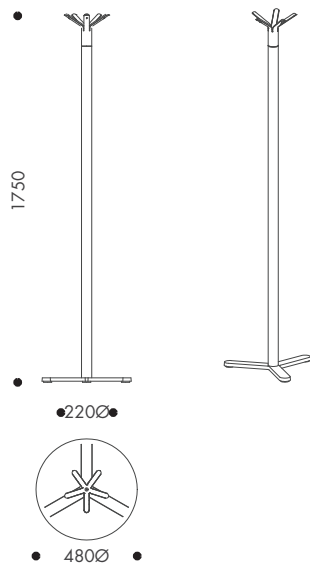

m114

Hulot

m114

Hulot

Remarkable formal personality.

HULOT COATSTAND

FEATURES

Hulot coatstand is designed to emphasize elegance, colour and discretion through simplicity and function. Hulot is available with cast iron base, aluminium tube, five painted steel and polyamide hangers. The colours can be combined to create unique combinations.

FINISHES

Frame: White, grey and beige

DESIGN

Joan Gaspar

DIMENSIONS

Hulot Coatstand

m114

HULOT COATSTAND