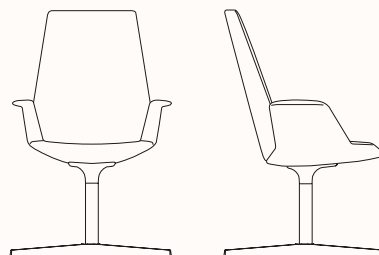

# UNO Lounge Chair

Zenith

## Features:

With its minimalist versatile design, the UNO chair is part of a system, intended for different roles and moments in the office and the home. The seat is the standard feature, whereas the backrest varies: high for the executive version for maximum back support, and lower for relaxing in any environment. Colours, materials and base supports provide countless options. What remains unmistakable is the simplicity of a great idea.

### Finishes:

Seat upholstered in fabric collection categories A, B, C, D or soft leather. Refer to the Lapalma finishes specification.

## Dimensions