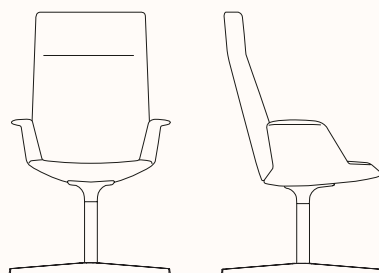

High Back with Headrest 4 Star Swivel Base S258

OW 660mm
OD 640mm
SH 390mm
OH 1030mm