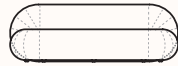

Sofa 230

OW 2300mm
SD 640mm
OD 1220mm
SH 440mm
OH 780mm