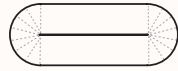

- Byborre - Refer to www.sancal.com/series

Refer to Sancal fabric [link](#)

Dimensions

Pouf 155

OW 1550mm
OD 840mm
OH 440mm

Pouf 230

OW 2300mm
OD 840mm
OH 440mm

Pouf 305