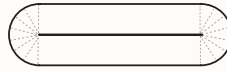

- Byborre - Refer to www.sancal.com/series

Refer to Sancal fabric [link](#)

Dimensions

Pouf 155

OW 1550mm
OD 840mm
OH 440mm

Pouf 230

OW 2300mm
OD 840mm
OH 440mm

Pouf 305