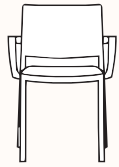

Solid beech wood

Please refer to Andreu world finishes specification

Seat & Backrest:

Beech plywood or Upholstered in Andreu World select fabrics.

Please refer to Andreu world finishes specification

Dimensions

DUOS - S12750
Un-upholstered

OW 480mm
OD 530mm
SH 460mm
OH 785mm

DUOS - S02751
Un-upholstered with arms

OW 480mm
OD 530mm
SH 460mm
AH 665mm
OH 785mm

DUOS - S12752
Upholstered

OW 480mm
OD 530mm
SH 460mm
OH 785mm

DUOS - S02753
Upholstered with arms

OW 480mm
OD 530mm
SH 460mm
AH 665mm
OH 785mm

DUOS - S02755
Upholstered seat only with arms

OW 480mm
OD 530mm
SH 460mm
AH 665mm
OH 785mm

DUOS - S12754
Upholstered seat only

OW 480mm
OD 530mm
SH 460mm
OH 785mm