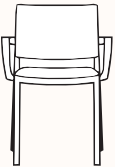

Solid beech wood

Please refer to Andreu world finishes specification

Seat & Backrest:

Beech plywood or Upholstered in Andreu World select fabrics.

Please refer to Andreu world finishes specification

Dimensions

DUOS - S12750
Un-upholstered

OW 480mm
OD 530mm
SH 460mm
OH 785mm

DUOS - S02751
Un-upholstered with arms

OW 480mm
OD 530mm
SH 460mm
AH 665mm
OH 785mm

DUOS - S12752
Upholstered

OW 480mm
OD 530mm
SH 460mm
OH 785mm

DUOS - S02753
Upholstered with arms

OW 480mm
OD 530mm
SH 460mm
AH 665mm
OH 785mm

DUOS - S02755
Upholstered seat only with arms

OW 480mm
OD 530mm
SH 460mm
AH 665mm
OH 785mm

DUOS - S12754
Upholstered seat only