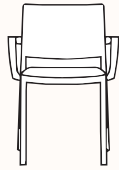

Solid beech wood

Please refer to Andreu world finishes specification

Seat & Backrest:

Beech plywood or Upholstered in Andreu World select fabrics.

Please refer to Andreu world finishes specification

Dimensions

DUOS - S12750
Un-upholstered

OW 480mm
OD 530mm
SH 460mm
OH 785mm

DUOS - S02751
Un-upholstered with arms

OW 480mm
OD 530mm
SH 460mm
AH 665mm
OH 785mm

DUOS - S12752
Upholstered

OW 480mm
OD 530mm
SH 460mm
OH 785mm