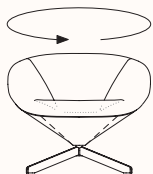

## Finishes:

Armchair & Pouf: Upholstered in fabric categories 2-12, COM & COL

Refer to Sancal fabric [link](#)

Quilting: memory foam

A black zip enables the inner back and seat quilting to be removed. The outer back and underside are fixed.

## Dimensions

### Small Armchair 305.51

OW 860mm  
OD 820mm  
OH 730mm  
SH 435mm

### Armchair with Headrest 305.65.B & 305.65.C

OW 860mm  
OD 945mm  
OH 1090mm  
SH 435mm