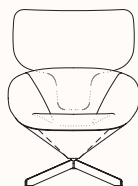

## Finishes:

Armchair & Pouf: Upholstered in fabric categories 2-12, COM & COL

Refer to Sancal fabric [link](#)

Quilting: memory foam

A black zip enables the inner back and seat quilting to be removed. The outer back and underside are fixed.

## Dimensions

### Small Armchair 305.51

OW 860mm  
OD 820mm  
OH 730mm  
SH 435mm

### Armchair with Headrest 305.65.B & 305.65.C

OW 860mm  
OD 945mm  
OH 1090mm  
SH 435mm