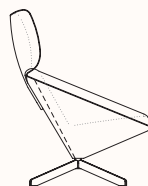

## Finishes:

Armchair & Pouf: Upholstered in fabric categories 2-12, COM & COL

Refer to Sancal fabric [link](#)

Quilting: memory foam

A black zip enables the inner back and seat quilting to be removed. The outer back and underside are fixed.

## Dimensions

### Small Armchair 305.51

OW 860mm  
OD 820mm  
OH 730mm  
SH 435mm

### Armchair with Headrest 305.65.B & 305.65.C

OW 860mm  
OD 945mm  
OH 1090mm  
SH 435mm