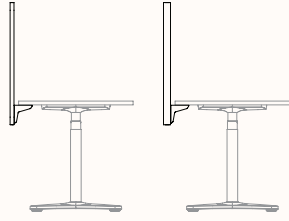

Screen Types

S30

S50