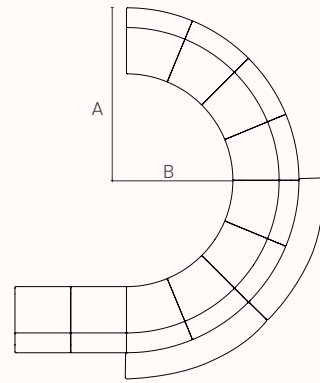

Configuration 1

OW 3250mm
OD 750mm
Straight Modular Lounge

Configuration 2

OW 3750mm
OD 2200mm
Straight and corner modular lounge

Configuration 3

OW 4020mm
Radius B 1240mm (Inner)
Concave Modular Lounge

Configuration 4

OW 4020mm
Radius B 1240mm (Inner)
Convex Modular Lounge

Configuration 5

Radius A 2010mm (Total Radius excl. table)
Radius B 1240mm (Inner)
Table Depth 300mm
Straight, Concave and Convex Modular Lounge
with and without Cantilever Table