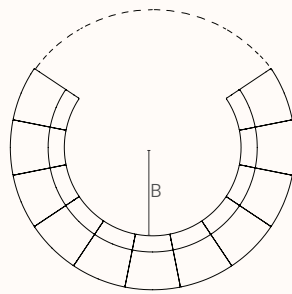

Configuration 1

OW 3250mm
OD 750mm
Straight Modular Lounge

Configuration 2

OW 3750mm
OD 2200mm
Straight and corner modular lounge

Configuration 3

OW 4020mm
Radius B 1240mm (Inner)
Concave Modular Lounge

Configuration 4

OW 4020mm
Radius B 1240mm (Inner)
Convex Modular Lounge

Configuration 5

Radius A 2010mm (Total Radius excl. table)
Radius B 1240mm (Inner)
Table Depth 300mm
Straight, Concave and Convex Modular Lounge
with and without Cantilever Table