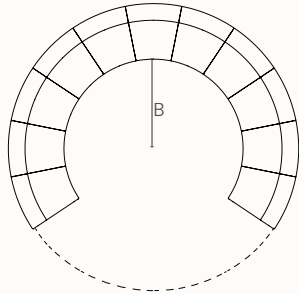

Configuration 1

OW 3250mm
OD 750mm
Straight Modular Lounge

Configuration 2

OW 3750mm
OD 2200mm
Straight and corner modular lounge

Configuration 3

OW 4020mm
Radius B 1240mm (Inner)
Concave Modular Lounge

Configuration 4

OW 4020mm
Radius B 1240mm (Inner)
Convex Modular Lounge

Configuration 5

Radius A 2010mm (Total Radius excl. table)
Radius B 1240mm (Inner)
Table Depth 300mm
Straight, Concave and Convex Modular Lounge
with and without Cantilever Table