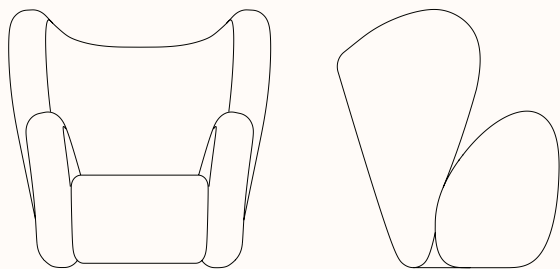

Dimensions

Big Big Lounge Chair

OW 960mm

OD 810mm

SH 410mm

OH 980mm