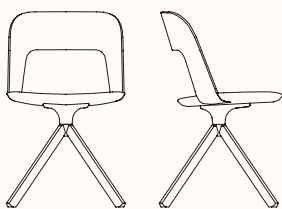

zenithinteriors.com

ARCO Chair

Zenith

Features:

Comfortable, versatile and elegant Arco is an eclectic chair with a comfortable curved plywood backrest.

Option:

- Base options: Swivel timber base, 5 star base with self-braking castors and 5 star base height adjustable
- Upholstered seat or fully upholstered shell

Design: FRANCESCO ROTA for LAPALMA

Warranty: 5 years

Certification: FSC

Finishes:

Upholstered in fabric collection categories A, B, C, D or COM
Refer to the Lapalma Finishes Specification

Backrest & swivel base: Blanched Oak or Black Open Pore

5 star base: Black, white powder coat or

Sandblasted aluminium

Glides: Plastic or felt

Backrest & Base:

Blanched
Oak

Black
Open Pore

Dimensions

4 Leg Swivel S210/S211

OW 470mm
OD 490mm
SH 450mm
OH 780mm

5 Star Base S214

OW 600mm
OD 600mm
SH 450mm
OH 780mm

5 Star Base - Height Adjustable S216

OW 600mm
OD 600mm
SH 430-530mm
OH 760-860mm