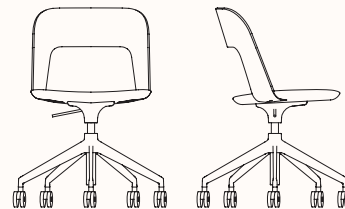

zenithinteriors.com

ARCO Chair

Zenith

Features:

Comfortable, versatile and elegant Arco is an eclectic chair with a comfortable curved plywood backrest.

Option:

- Base options: Swivel timber base, 5 star base with self-braking castors and 5 star base height adjustable
- Upholstered seat or fully upholstered shell

5 star base: Black, white powder coat or

Sandblasted aluminium

Glides: Plastic or felt

Backrest & Base:

Blanched
Oak

Black
Open Pore

Dimensions

4 Leg Swivel S210/S211

OW 470mm
OD 490mm
SH 450mm
OH 780mm

5 Star Base S214

OW 600mm
OD 600mm
SH 450mm
OH 780mm

5 Star Base - Height Adjustable S216

OW 600mm
OD 600mm
SH 430-530mm
OH 760-860mm