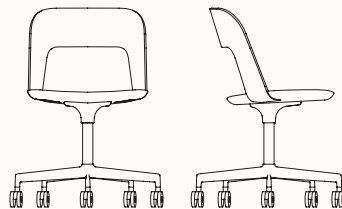

zenithinteriors.com

ARCO Chair

Zenith

Features:

Comfortable, versatile and elegant Arco is an eclectic chair with a comfortable curved plywood backrest.

Option:

- Base options: Swivel timber base, 5 star base with self-braking castors and 5 star base height adjustable
- Upholstered seat or fully upholstered shell

5 star base: Black, white powder coat or

Sandblasted aluminium

Glides: Plastic or felt

Backrest & Base:

Blanched
Oak

Black
Open Pore

Dimensions

4 Leg Swivel S210/S211

OW 470mm
OD 490mm
SH 450mm
OH 780mm

5 Star Base S214

OW 600mm
OD 600mm
SH 450mm
OH 780mm

5 Star Base - Height Adjustable S216

OW 600mm
OD 600mm
SH 430-530mm
OH 760-860mm