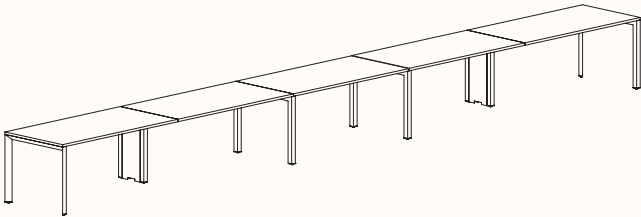

Run of 5 2x Powerblade Shared Leg