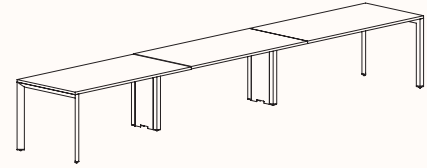

Run of 3 2x Powerblade Shared Leg