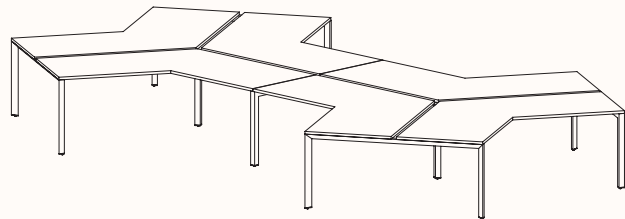

120 Degree

120 Degree

Width Range: 1200 - 1800mm

Length Range: 1200 - 1800mm

Depth Range: 600 - 900mm

Height Range: 720mm (Fixed Height)

610 - 788mm (Tech Adjust)

120 Degree U-Shape

Pod of 3

Pod of 6

Pod of 9