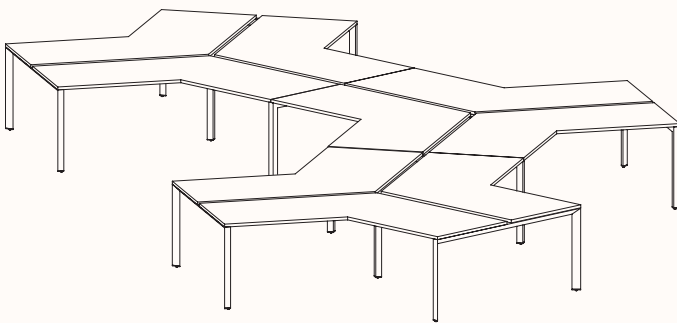

120 Degree

120 Degree

Width Range: 1200 - 1800mm

Length Range: 1200 - 1800mm

Depth Range: 600 - 900mm

Height Range: 720mm (Fixed Height)

610 - 788mm (Tech Adjust)

120 Degree U-Shape

Pod of 3

Pod of 6

Pod of 9