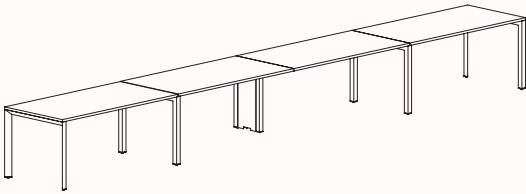

Run of 4 1x Powerblade Shared Leg