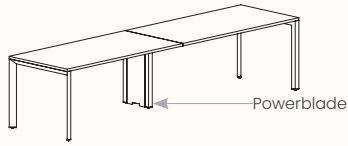

### 180 Degree Single

Width Range: 1200 - 2700mm

Length Range: 1200 - 2700mm

Depth Range: 600 - 900mm

Height Range: 720mm (Fixed Height)

610 - 788mm (Tech Adjust)