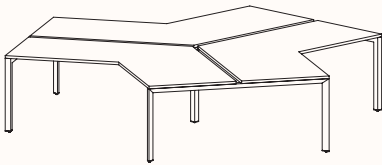

120 Degree

120 Degree

Width Range: 1200 - 1800mm

Length Range: 1200 - 1800mm

Depth Range: 600 - 900mm

Height Range: 720mm (Fixed Height)

610 - 788mm (Tech Adjust)

120 Degree U-Shape

Pod of 3

Pod of 6

Pod of 9