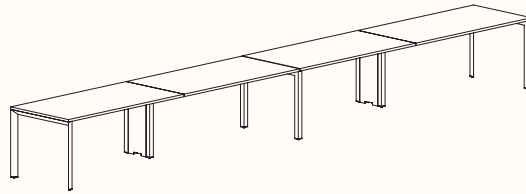

Run of 4 2x Powerblade Shared Leg