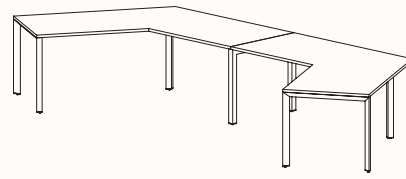

## 120 Degree

Width Range: 1200 - 1800mm

Length Range: 1200 - 1800mm

Depth Range: 600 - 900mm

Height Range: 720mm (Fixed Height)

610 - 788mm (Tech Adjust)