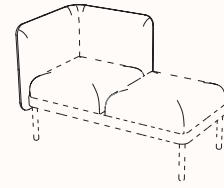

## Dimensions

### Seats

**302.15.F**  
**Seat 50x50**

OW 485mm  
OD 485mm  
OH 140mm

**302.15.L.V**  
**Seat 100x50**

OW 985mm  
OD 485mm  
OH 140mm

### Backs

**302.1A.F**  
**Back 50**

OW 500mm  
OH 670mm (From floor)  
Thickness 90

**302.1A.G**  
**Corner Back**

OW 590mm  
OH 670mm (From floor)  
Thickness 90

Note: When ordering, specify the left or right position of the back panels as viewed from the front, for the relevant module.