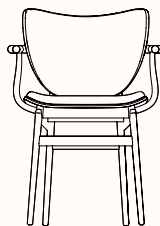

zenithinteriors.com

ELEPHANT Chairs

Zenith

Features:

The Elephant dining chair has a gently curved back, the same soft curve as the lounge chair. Providing comfort at any table.

Options:

- Front or fully upholstered
- Upholstered version with or without arms
- Replaceable seat and back pads
- Glides available in plastic or felt

Elephant Dining Chair

OW 470mm
OD 510mm
SH 455mm
OH 805mm

**Elephant Dining Chair
Front & Fully upholstered**

OW 470mm
OD 530mm
SH 455mm
OH 805mm

**Elephant Dining Chair
with Armrests**

OW 580mm
OD 530mm
SH* 490mm
AH 670mm
OH 805mm
Note* +10mm for seat pad