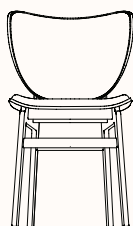

zenithinteriors.com

ELEPHANT Chairs

Zenith

Features:

The Elephant dining chair has a gently curved back, the same soft curve as the lounge chair. Providing comfort at any table.

Options:

- Front or fully upholstered
- Upholstered version with or without arms
- Replaceable seat and back pads
- Glides available in plastic or felt

Elephant Dining Chair

OW 470mm
OD 510mm
SH 455mm
OH 805mm

**Elephant Dining Chair
Front & Fully upholstered**

OW 470mm
OD 530mm
SH 455mm
OH 805mm

**Elephant Dining Chair
with Armrests**

OW 580mm
OD 530mm
SH* 490mm
AH 670mm
OH 805mm
Note* +10mm for seat pad