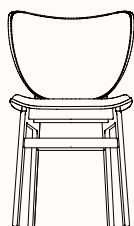

zenithinteriors.com

ELEPHANT Chairs

Zenith

Features:

The Elephant dining chair has a gently curved back, the same soft curve as the lounge chair. Providing comfort at any table.

Options:

- Front or fully upholstered
- Upholstered version with or without arms
- Replaceable seat and back pads
- Glides available in plastic or felt

Elephant Dining Chair

OW 470mm
OD 510mm
SH 455mm
OH 805mm

**Elephant Dining Chair
Front & Fully upholstered**

OW 470mm
OD 530mm
SH 455mm
OH 805mm

**Elephant Dining Chair
with Armrests**

OW 580mm
OD 530mm
SH* 490mm
AH 670mm
OH 805mm
Note* +10mm for seat pad