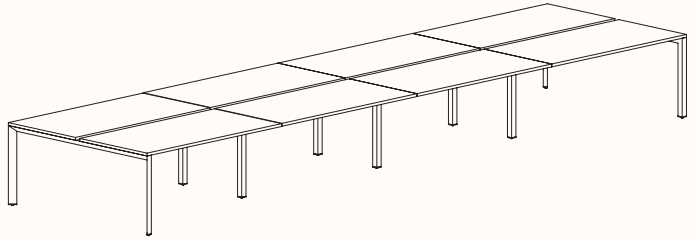

zenithinteriors.com

SILHOUETTE Workstation

Zenith

Features:

Silhouette provides flexibility and contemporary design elements offering elegance and simplicity as a workstation.

Bench tops take on a floating appearance, the triangular profile gives a purposeful stance, while the slim silhouetted under frame provides an airy atmosphere so forget that below work surface clutter too, we believe floor space is for the user.

Zenith House Powder Coat:

180 Degree

180 Degree Single

Width Range: 1200 - 2700mm

Length Range: 1200 - 2700mm

Depth Range: 600 - 900mm

Height Range: 720mm (Fixed Height)

610 - 788mm (Tech Adjust)

Run of 2

Run of 3

Run of 4

Run of 5

Run of 6

180 Degree

Pod of 2

**Pod of 4
With Standard Shared Leg**

**Pod of 6
With Standard Shared Leg**

**Pod of 8
With Standard Shared Leg**

**Pod of 10
With Standard Shared Leg**

**Pod of 12
With Standard Shared Leg**

120 Degree

120 Degree

Width Range: 1200 - 1800mm

Length Range: 1200 - 1800mm