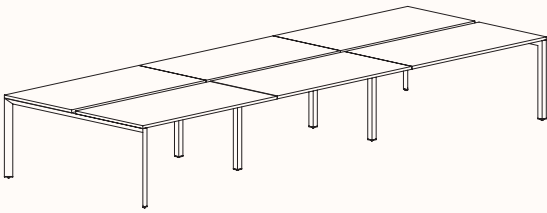

The light weight construction allows us to provide an extraordinary combination of variations, enough to suit any application.

Options:

- [180°](#), [120°](#), [90°](#) configurations
- Fixed Height & Tech Adjust
- Sharknose edge
- Precinct, CTRL, S30 and S50 Screens
- CTRL Rail compatibility: Single Sided Rail, Double Sided Rail (1-way & 2-way brackets), Ctrl Screen Rail Elevated & Worktop Mounted
- Floorsight pucks and sensors
- Castors available in 180 Degree single desk only.

Zenith House Powder Coat:

180 Degree

180 Degree Single

Width Range: 1200 - 2700mm

Length Range: 1200 - 2700mm

Depth Range: 600 - 900mm

Height Range: 720mm (Fixed Height)

610 - 788mm (Tech Adjust)

Run of 2

Run of 3

Run of 4

Run of 5

Run of 6

180 Degree

Pod of 2

**Pod of 4
With Standard Shared Leg**

**Pod of 6
With Standard Shared Leg**

**Pod of 8
With Standard Shared Leg**

**Pod of 10
With Standard Shared Leg**

**Pod of 12
With Standard Shared Leg**

120 Degree

120 Degree

Width Range: 1200 - 1800mm

Length Range: 1200 - 1800mm