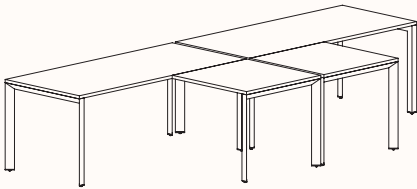

**Pod of 6
With Standard Shared Leg**

**Pod of 8
With Standard Shared Leg**

**Pod of 10
With Standard Shared Leg**

**Pod of 12
With Standard Shared Leg**

120 Degree

120 Degree

Width Range: 1200 - 1800mm

Length Range: 1200 - 1800mm

3 End Left Hand

Width Range: 1200 - 2700mm

Length Range: 1200 - 2700mm

Depth Range: 600 - 900mm

Height Range: 720mm (Fixed Height)

610 - 788mm (Tech Adjust)

3 End Right Hand

Pod of Two

3 End Left Hand & 3 End Right Hand

Pod of Four

2x 3 End Left Hand & 2x 3 End Right Hand

U-Shape 4 End

U-Shape 2X90

120 Degree Hex Post

Pod of 3 with Hex Post

Pod of 6 with Hex Post