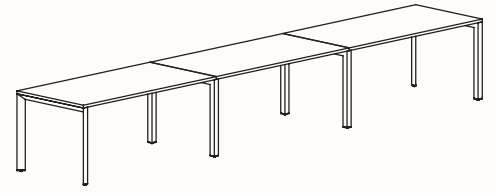

zenithinteriors.com

SILHOUETTE Workstation

Zenith

Features:

Silhouette provides flexibility and contemporary design elements offering elegance and simplicity as a workstation.

Bench tops take on a floating appearance, the triangular profile gives a purposeful stance, while the slim silhouetted under frame provides an airy atmosphere so forget that below work surface clutter too, we believe floor space is for the user.

Zenith House Powder Coat:

180 Degree

180 Degree Single

Width Range: 1200 - 2700mm

Length Range: 1200 - 2700mm

Depth Range: 600 - 900mm

Height Range: 720mm (Fixed Height)

610 - 788mm (Tech Adjust)

Run of 2

Run of 3

Run of 4

Run of 5

Run of 6

180 Degree

Pod of 2

**Pod of 4
With Standard Shared Leg**

**Pod of 6
With Standard Shared Leg**

**Pod of 8
With Standard Shared Leg**

**Pod of 10
With Standard Shared Leg**

**Pod of 12
With Standard Shared Leg**

120 Degree

120 Degree

Width Range: 1200 - 1800mm

Length Range: 1200 - 1800mm