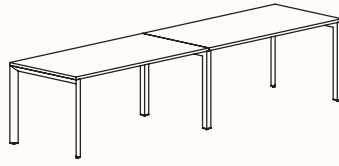

The light weight construction allows us to provide an extraordinary combination of variations, enough to suit any application.

Options:

- [180°](#), [120°](#), [90°](#) configurations
- Fixed Height & Tech Adjust
- Sharknose edge
- Precinct, CTRL, S30 and S50 Screens
- CTRL Rail compatibility: Single Sided Rail, Double Sided Rail (1-way & 2-way brackets), Ctrl Screen Rail Elevated & Worktop Mounted
- Floorsight pucks and sensors
- Castors available in 180 Degree single desk only.

Zenith House Powder Coat:

180 Degree

180 Degree Single

Width Range: 1200 - 2700mm

Length Range: 1200 - 2700mm

Depth Range: 600 - 900mm

Height Range: 720mm (Fixed Height)

610 - 788mm (Tech Adjust)

Run of 2

Run of 3

Run of 4

Run of 5

Run of 6

180 Degree

Pod of 2

**Pod of 4
With Standard Shared Leg**

**Pod of 6
With Standard Shared Leg**

**Pod of 8
With Standard Shared Leg**

**Pod of 10
With Standard Shared Leg**

**Pod of 12
With Standard Shared Leg**

120 Degree

120 Degree

Width Range: 1200 - 1800mm

Length Range: 1200 - 1800mm