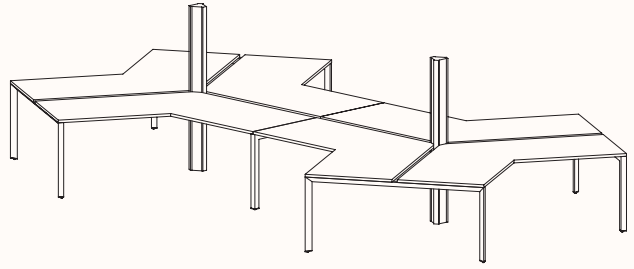

zenithinteriors.com

SILHOUETTE Workstation

Zenith

Features:

Silhouette provides flexibility and contemporary design elements offering elegance and simplicity as a workstation.

Bench tops take on a floating appearance, the triangular profile gives a purposeful stance, while the slim silhouetted under frame provides an airy atmosphere so forget that below work surface clutter too, we believe floor space is for the user.

The light weight construction allows us to provide an extraordinary combination of variations, enough to suit any application.

Options:

- [180°](#), [120°](#), [90°](#) configurations
- Fixed Height & Tech Adjust
- Sharknose edge
- Precinct, CTRL, S30 and S50 Screens
- CTRL Rail compatibility: Single Sided Rail, Double Sided Rail (1-way & 2-way brackets), Ctrl Screen Rail Elevated & Worktop Mounted
- Floorsight pucks and sensors
- Castors available in 180 Degree single desk only.

3 End Left Hand

Width Range: 1200 - 2700mm

Length Range: 1200 - 2700mm

Depth Range: 600 - 900mm

Height Range: 720mm (Fixed Height)

610 - 788mm (Tech Adjust)

3 End Right Hand

Pod of Two

3 End Left Hand & 3 End Right Hand

Pod of Four

2x 3 End Left Hand & 2x 3 End Right Hand

U-Shape 4 End

U-Shape 2X90

120 Degree Hex Post

Pod of 3 with Hex Post

Pod of 6 with Hex Post