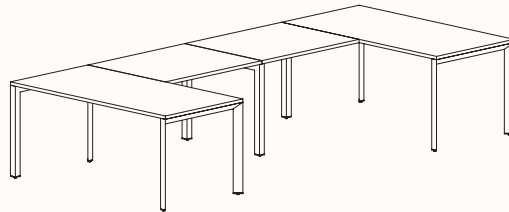

**Pod of 6
With Standard Shared Leg**

**Pod of 8
With Standard Shared Leg**

**Pod of 10
With Standard Shared Leg**

**Pod of 12
With Standard Shared Leg**

120 Degree

120 Degree

Width Range: 1200 - 1800mm

Length Range: 1200 - 1800mm

3 End Left Hand

Width Range: 1200 - 2700mm

Length Range: 1200 - 2700mm

Depth Range: 600 - 900mm

Height Range: 720mm (Fixed Height)

610 - 788mm (Tech Adjust)

3 End Right Hand

Pod of Two

3 End Left Hand & 3 End Right Hand

Pod of Four

2x 3 End Left Hand & 2x 3 End Right Hand

U-Shape 4 End

U-Shape 2X90

120 Degree Hex Post

Pod of 3 with Hex Post

Pod of 6 with Hex Post