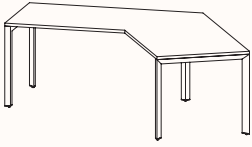

Run of 2

Run of 3

Run of 4

Run of 5

Run of 6

180 Degree

Pod of 2

**Pod of 4
With Standard Shared Leg**

**Pod of 6
With Standard Shared Leg**

**Pod of 8
With Standard Shared Leg**

**Pod of 10
With Standard Shared Leg**

**Pod of 12
With Standard Shared Leg**

120 Degree

120 Degree

Width Range: 1200 - 1800mm

Length Range: 1200 - 1800mm

Depth Range: 600 - 900mm

Height Range: 720mm (Fixed Height)

610 - 788mm (Tech Adjust)

120 Degree U-Shape

Pod of 3

Pod of 6

Pod of 9

90 Degree

3 End Left Hand

Width Range: 1200 - 2700mm

Length Range: 1200 - 2700mm

Depth Range: 600 - 900mm

Height Range: 720mm (Fixed Height)

610 - 788mm (Tech Adjust)

3 End Right Hand

Pod of Two