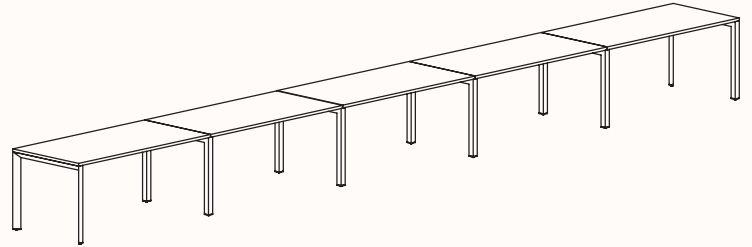

zenithinteriors.com

SILHOUETTE Workstation

Zenith

Features:

Silhouette provides flexibility and contemporary design elements offering elegance and simplicity as a workstation.

Bench tops take on a floating appearance, the triangular profile gives a purposeful stance, while the slim silhouetted under frame provides an airy atmosphere so forget that below work surface clutter too, we believe floor space is for the user.

Zenith House Powder Coat:

180 Degree

180 Degree Single

Width Range: 1200 - 2700mm

Length Range: 1200 - 2700mm

Depth Range: 600 - 900mm

Height Range: 720mm (Fixed Height)

610 - 788mm (Tech Adjust)

Run of 2

Run of 3

Run of 4

Run of 5

Run of 6

180 Degree

Pod of 2

**Pod of 4
With Standard Shared Leg**

**Pod of 6
With Standard Shared Leg**

**Pod of 8
With Standard Shared Leg**

**Pod of 10
With Standard Shared Leg**

**Pod of 12
With Standard Shared Leg**

120 Degree

120 Degree

Width Range: 1200 - 1800mm

Length Range: 1200 - 1800mm