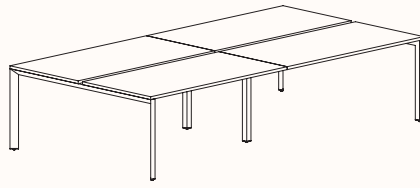

zenithinteriors.com

SILHOUETTE Workstation

Zenith

Features:

Silhouette provides flexibility and contemporary design elements offering elegance and simplicity as a workstation.

Bench tops take on a floating appearance, the triangular profile gives a purposeful stance, while the slim silhouetted under frame provides an airy atmosphere so forget that below work surface clutter too, we believe floor space is for the user.

Zenith House Powder Coat:

180 Degree

180 Degree Single

Width Range: 1200 - 2700mm

Length Range: 1200 - 2700mm

Depth Range: 600 - 900mm

Height Range: 720mm (Fixed Height)

610 - 788mm (Tech Adjust)

Run of 2

Run of 3

Run of 4

Run of 5

Run of 6

180 Degree

Pod of 2

**Pod of 4
With Standard Shared Leg**

**Pod of 6
With Standard Shared Leg**

**Pod of 8
With Standard Shared Leg**

**Pod of 10
With Standard Shared Leg**

**Pod of 12
With Standard Shared Leg**

120 Degree

120 Degree

Width Range: 1200 - 1800mm

Length Range: 1200 - 1800mm