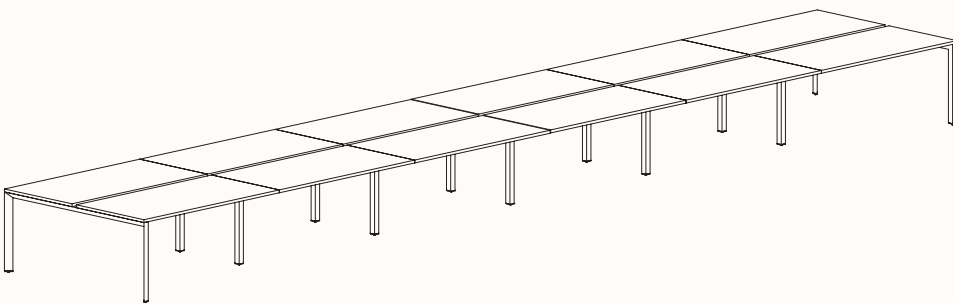

zenithinteriors.com

SILHOUETTE Workstation

Zenith

Features:

Silhouette provides flexibility and contemporary design elements offering elegance and simplicity as a workstation.

Bench tops take on a floating appearance, the triangular profile gives a purposeful stance, while the slim silhouetted under frame provides an airy atmosphere so forget that below work surface clutter too, we believe floor space is for the user.

Zenith House Powder Coat:

180 Degree

180 Degree Single

Width Range: 1200 - 2700mm

Length Range: 1200 - 2700mm

Depth Range: 600 - 900mm

Height Range: 720mm (Fixed Height)

610 - 788mm (Tech Adjust)

Run of 2

Run of 3

Run of 4

Run of 5

Run of 6

180 Degree

Pod of 2

**Pod of 4
With Standard Shared Leg**

**Pod of 6
With Standard Shared Leg**

**Pod of 8
With Standard Shared Leg**

**Pod of 10
With Standard Shared Leg**

**Pod of 12
With Standard Shared Leg**

120 Degree

120 Degree

Width Range: 1200 - 1800mm

Length Range: 1200 - 1800mm