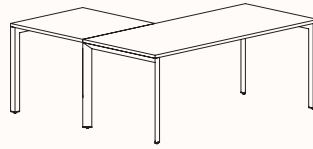

**Pod of 6
With Standard Shared Leg**

**Pod of 8
With Standard Shared Leg**

**Pod of 10
With Standard Shared Leg**

**Pod of 12
With Standard Shared Leg**

120 Degree

120 Degree

Width Range: 1200 - 1800mm

Length Range: 1200 - 1800mm

Depth Range: 600 - 900mm

Height Range: 720mm (Fixed Height)

610 - 788mm (Tech Adjust)

120 Degree U-Shape

Pod of 3

Pod of 6

Pod of 9

90 Degree

3 End Left Hand

Width Range: 1200 - 2700mm

Length Range: 1200 - 2700mm

Depth Range: 600 - 900mm

Height Range: 720mm (Fixed Height)

610 - 788mm (Tech Adjust)

3 End Right Hand

Pod of Two