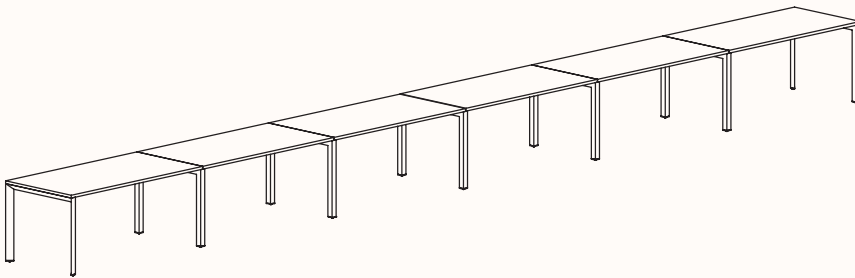

Zenith House Powder Coat:

180 Degree

180 Degree Single

Width Range: 1200 - 2700mm

Length Range: 1200 - 2700mm

Depth Range: 600 - 900mm

Height Range: 720mm (Fixed Height)

610 - 788mm (Tech Adjust)

Run of 2

Run of 3

Run of 4

Run of 5

Run of 6

180 Degree

Pod of 2

**Pod of 4
With Standard Shared Leg**

**Pod of 6
With Standard Shared Leg**

**Pod of 8
With Standard Shared Leg**

**Pod of 10
With Standard Shared Leg**

**Pod of 12
With Standard Shared Leg**

120 Degree

120 Degree

Width Range: 1200 - 1800mm

Length Range: 1200 - 1800mm

Depth Range: 600 - 900mm

Height Range: 720mm (Fixed Height)

610 - 788mm (Tech Adjust)

120 Degree U-Shape

Pod of 3

Pod of 6

Pod of 9

90 Degree