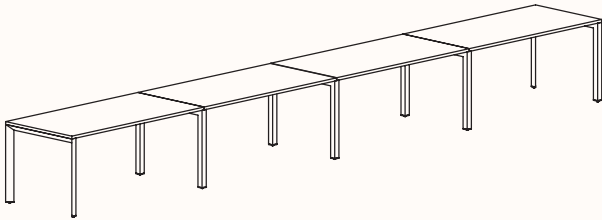

The light weight construction allows us to provide an extraordinary combination of variations, enough to suit any application.

Options:

- [180°](#), [120°](#), [90°](#) configurations
- Fixed Height & Tech Adjust
- Sharknose edge
- Precinct, CTRL, S30 and S50 Screens
- CTRL Rail compatibility: Single Sided Rail, Double Sided Rail (1-way & 2-way brackets), Ctrl Screen Rail Elevated & Worktop Mounted
- Floorsight pucks and sensors
- Castors available in 180 Degree single desk only.

Zenith House Powder Coat:

180 Degree

180 Degree Single

Width Range: 1200 - 2700mm

Length Range: 1200 - 2700mm

Depth Range: 600 - 900mm

Height Range: 720mm (Fixed Height)

610 - 788mm (Tech Adjust)

Run of 2

Run of 3

Run of 4

Run of 5

Run of 6

180 Degree

Pod of 2

**Pod of 4
With Standard Shared Leg**

**Pod of 6
With Standard Shared Leg**

**Pod of 8
With Standard Shared Leg**

**Pod of 10
With Standard Shared Leg**

**Pod of 12
With Standard Shared Leg**

120 Degree

120 Degree

Width Range: 1200 - 1800mm

Length Range: 1200 - 1800mm