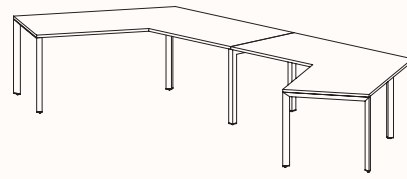

Run of 2

Run of 3

Run of 4

Run of 5

Run of 6

180 Degree

Pod of 2

**Pod of 4
With Standard Shared Leg**

**Pod of 6
With Standard Shared Leg**

**Pod of 8
With Standard Shared Leg**

**Pod of 10
With Standard Shared Leg**

**Pod of 12
With Standard Shared Leg**

120 Degree

120 Degree

Width Range: 1200 - 1800mm

Length Range: 1200 - 1800mm

Depth Range: 600 - 900mm

Height Range: 720mm (Fixed Height)

610 - 788mm (Tech Adjust)

120 Degree U-Shape

Pod of 3

Pod of 6

Pod of 9

90 Degree

3 End Left Hand

Width Range: 1200 - 2700mm

Length Range: 1200 - 2700mm

Depth Range: 600 - 900mm

Height Range: 720mm (Fixed Height)

610 - 788mm (Tech Adjust)

3 End Right Hand

Pod of Two