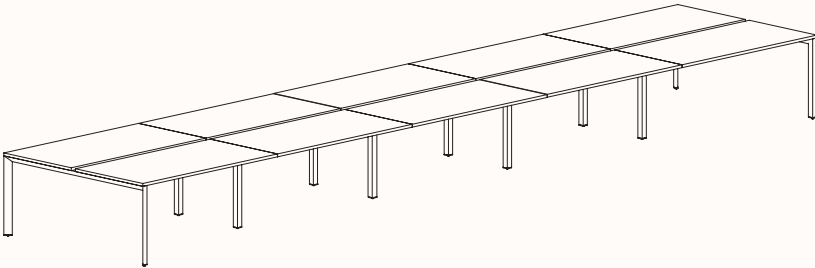

zenithinteriors.com

SILHOUETTE Workstation

Zenith

Features:

Silhouette provides flexibility and contemporary design elements offering elegance and simplicity as a workstation.

Bench tops take on a floating appearance, the triangular profile gives a purposeful stance, while the slim silhouetted under frame provides an airy atmosphere so forget that below work surface clutter too, we believe floor space is for the user.

Zenith House Powder Coat:

180 Degree

180 Degree Single

Width Range: 1200 - 2700mm

Length Range: 1200 - 2700mm

Depth Range: 600 - 900mm

Height Range: 720mm (Fixed Height)

610 - 788mm (Tech Adjust)

Run of 2

Run of 3

Run of 4

Run of 5

Run of 6

180 Degree

Pod of 2

**Pod of 4
With Standard Shared Leg**

**Pod of 6
With Standard Shared Leg**

**Pod of 8
With Standard Shared Leg**

**Pod of 10
With Standard Shared Leg**

**Pod of 12
With Standard Shared Leg**

120 Degree

120 Degree

Width Range: 1200 - 1800mm

Length Range: 1200 - 1800mm