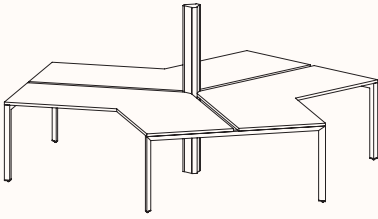

zenithinteriors.com

SILHOUETTE Workstation

Zenith

Features:

Silhouette provides flexibility and contemporary design elements offering elegance and simplicity as a workstation.

Bench tops take on a floating appearance, the triangular profile gives a purposeful stance, while the slim silhouetted under frame provides an airy atmosphere so forget that below work surface clutter too, we believe floor space is for the user.

The light weight construction allows us to provide an extraordinary combination of variations, enough to suit any application.

Options:

- [180°](#), [120°](#), [90°](#) configurations
- Fixed Height & Tech Adjust
- Sharknose edge
- Precinct, CTRL, S30 and S50 Screens
- CTRL Rail compatibility: Single Sided Rail, Double Sided Rail (1-way & 2-way brackets), Ctrl Screen Rail Elevated & Worktop Mounted
- Floorsight pucks and sensors
- Castors available in 180 Degree single desk only.

3 End Left Hand

Width Range: 1200 - 2700mm

Length Range: 1200 - 2700mm

Depth Range: 600 - 900mm

Height Range: 720mm (Fixed Height)

610 - 788mm (Tech Adjust)

3 End Right Hand

Pod of Two

3 End Left Hand & 3 End Right Hand

Pod of Four

2x 3 End Left Hand & 2x 3 End Right Hand

U-Shape 4 End

U-Shape 2X90

120 Degree Hex Post

Pod of 3 with Hex Post

Pod of 6 with Hex Post