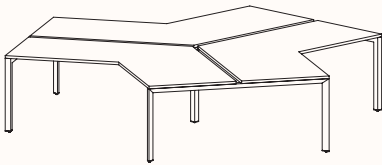

Run of 2

Run of 3

Run of 4

Run of 5

Run of 6

180 Degree

Pod of 2

**Pod of 4
With Standard Shared Leg**

**Pod of 6
With Standard Shared Leg**

**Pod of 8
With Standard Shared Leg**

**Pod of 10
With Standard Shared Leg**

**Pod of 12
With Standard Shared Leg**

120 Degree

120 Degree

Width Range: 1200 - 1800mm

Length Range: 1200 - 1800mm

Depth Range: 600 - 900mm

Height Range: 720mm (Fixed Height)

610 - 788mm (Tech Adjust)

120 Degree U-Shape

Pod of 3

Pod of 6

Pod of 9

90 Degree

3 End Left Hand

Width Range: 1200 - 2700mm

Length Range: 1200 - 2700mm

Depth Range: 600 - 900mm

Height Range: 720mm (Fixed Height)

610 - 788mm (Tech Adjust)

3 End Right Hand

Pod of Two