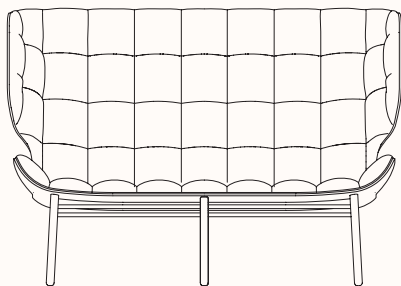

zenithinteriors.com

MAMMOTH Lounge

Zenith

Features:

The Mammoth now fits two.

Just like the original, the Mammoth Sofa balances style and comfort perfectly. The welcoming wings envelop you in seclusion and serenity, making the Mammoth Sofa perfect for public spaces, hotel lobbies and offices.

Refer to NORR11 Fabric and Leather Specification for full range.

Solid Oak:

Natural

Light Smoked

Dark Smoked

Black

Dimensions

Mammoth Sofa

OW 1510mm

OD 870mm

SH 355mm

OH 1040mm