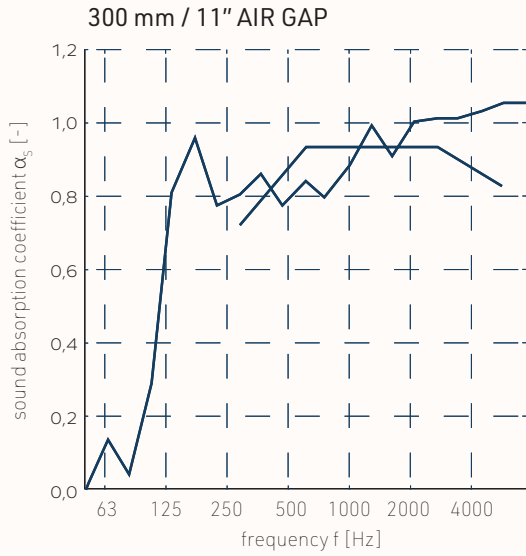

Stone comes as a standard set of 4 and can only be ordered in a single archisonic colour.

Design: IMPACT ACOUSTIC

Environmental:

- Cradle to Cradle Certified™
- Product qualifies for LEED v4 specifications on VOC emissions in LEED EQ credit
- VOC Emission CDPH 01350 PASS, ISO 16000 (CDPH/EHLB/STANDARD METHOD V1.2.), EN 16516

Sound Absorption:

DIN ISO 11654
24 mm

- aw 0.55 (no airgap)
- aw 0.65 (50 mm / 2" air gap)
- aw 0.90 (100 mm / 4" air gap)
- aw 0.95 (200 mm / 8" air gap)
- aw 0.95 (300 mm / 11" air gap)

Configuration:

Dimensions

Stone 1 of 4

OW 1030mm
OD 815mm
Thickness: 24mm

Stone 2 of 4

OW 1540mm
OD 985mm
Thickness: 24mm

Stone 3 of 4

OW 1380mm
OD 840mm
Thickness: 24mm

Stone 4 of 4

OW 790mm
OD 1000mm
Thickness: 24mm