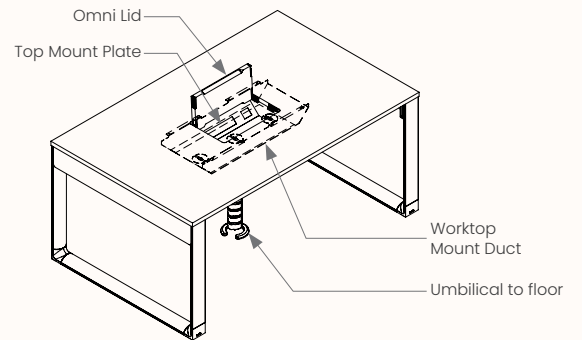

Top Mount Plate & Worktop Mount Duct

Compatible tables:

- MKTM-REC2
- MKC-SQR1/MKC-RND1