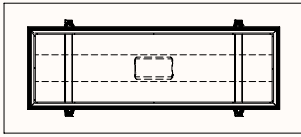

Dimensions

Small Tables

Small Table MKCS-SQR1

OW 600-1000mm
OD 600-1000mm
OH 600-750mm

Small Table MKCS-RND1

DIA 600-1000mm
OH 600-750mm

Dimensions

Seated Meeting Tables

Meeting Table MKC-SQR1

OW 900-1800mm
OD 900-1800mm
OH 720mm

Suitable with 1x Omni Lid and worktop mounted cable management products

Meeting Table MKC-RND1

DIA 900-1800mm
OH 720mm

Suitable with 1x Omni Lid and worktop mounted cable management products

Meeting Table MKTM-REC2

OW 1000-2400mm
OD 1000-1800mm
OH 720mm

Suitable with 1x Omni Lid and worktop mounted cable management products

Meeting Table MKTM-S

OW 1000-2400mm
OD 1000-1800mm
OH 720mm

Dimensions

Seated Team Table

Team Table MKU-REC2

OW 1600-3200mm
OD 1000-1800mm
OH 720mm

Suitable with 1, 2, 3 or 4 Omni lids depending on table length.
Compatible with Omni duct lite.

Team Table MKU-REC3

OW 3200-5200mm
OD 1000-1800mm
OH 720mm