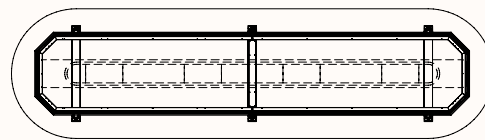

Meeting Table MKC-SQR1

OW 900-1800mm
OD 900-1800mm
OH 720mm

Suitable with 1x Omni Lid and worktop mounted cable management products

Meeting Table MKC-RND1

DIA 900-1800mm
OH 720mm

Suitable with 1x Omni Lid and worktop mounted cable management products

Meeting Table MKTM-REC2

OW 1000-2400mm
OD 1000-1800mm
OH 720mm

Suitable with 1x Omni Lid and worktop mounted cable management products

Meeting Table MKTM-S

OW 1000-2400mm
OD 1000-1800mm
OH 720mm

Dimensions

Seated Team Table

Team Table MKU-REC2

OW 1600-3200mm
OD 1000-1800mm
OH 720mm

Suitable with 1, 2, 3 or 4 Omni lids depending on table length.
Compatible with Omni duct lite.

Team Table MKU-REC3

OW 3200-5200mm
OD 1000-1800mm
OH 720mm

Suitable with 2 or 4 Omni lids.
Compatible with Omni duct lite.

Team Table MKU-RND2

OW 2800-3200mm
OD 1200-1600mm
OH 720mm

Suitable with 1 or 2 Omni lids depending on table length.
Compatible with Omni duct lite.