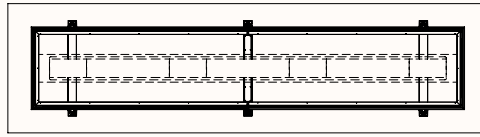

Meeting Table MKC-SQR1

OW 900-1800mm
OD 900-1800mm
OH 720mm

Suitable with 1x Omni Lid and worktop mounted cable management products

Meeting Table MKC-RND1

DIA 900-1800mm
OH 720mm

Suitable with 1x Omni Lid and worktop mounted cable management products

Meeting Table MKTM-REC2

OW 1000-2400mm
OD 1000-1800mm
OH 720mm

Suitable with 1x Omni Lid and worktop mounted cable management products

Meeting Table MKTM-S

OW 1000-2400mm
OD 1000-1800mm
OH 720mm

Dimensions

Seated Team Table

Team Table MKU-REC2

OW 1600-3200mm
OD 1000-1800mm
OH 720mm

Suitable with 1, 2, 3 or 4 Omni lids depending on table length.
Compatible with Omni duct lite.

Team Table MKU-REC3

OW 3200-5200mm
OD 1000-1800mm
OH 720mm