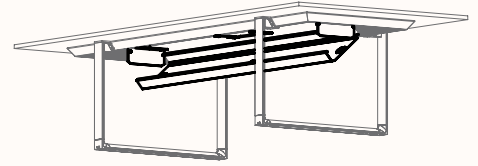

Meeting Table
MKC-SQR1

Team Table
MKU-REC2 | MKU-REC3
Omni Lid finish can match outer top selection

Cable Management

Omni Duct Lite

W 300mm
H 88.5mm

Omni Duct Lite Closed

Omni Duct Lite Open

Full length Omni Duct Lite