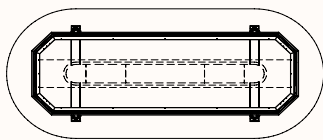

Dimensions

Small Tables

Small Table MKCS-SQR1

OW 600-1000mm
OD 600-1000mm
OH 600-750mm

Small Table MKCS-RND1

DIA 600-1000mm
OH 600-750mm

Dimensions

Seated Meeting Tables

Meeting Table MKTM-REC2

OW 1000-2400mm
OD 1000-1800mm
OH 720mm

Suitable with 1x Omni Lid and worktop mounted cable management products

Meeting Table MKTM-S

OW 1000-2400mm
OD 1000-1800mm
OH 720mm

Dimensions

Seated Team Table

Team Table MKU-REC2

OW 1600-3200mm
OD 1000-1800mm
OH 720mm

Suitable with 1, 2, 3 or 4 Omni lids depending on table length.
Compatible with Omni duct lite.

Team Table MKU-REC3

OW 3200-5200mm
OD 1000-1800mm
OH 720mm

Suitable with 2 or 4 Omni lids.
Compatible with Omni duct lite.

Team Table MKU-RND2

OW 2800-3200mm
OD 1200-1600mm
OH 720mm

Suitable with 1 or 2 Omni lids depending on table length.
Compatible with Omni duct lite.