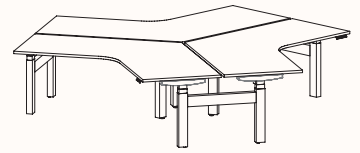

120 Degree

120 Degree Single

Width Range: 1200 - 2100mm
1200 - 1700mm (Electric Adjust)
Length Range: 1200 - 2100mm
1200 - 1700mm (Electric Adjust)
Depth Range: 600 - 900mm