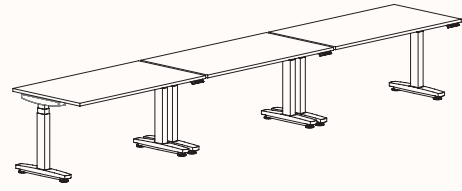

180 Degree

180 Degree Single

Length Range: 900 - 2700mm

Depth Range: 600 - 900mm

Run of 2

Run of 3

Run of 4

Run of 5

Run of 6

Height Ranges

Fixed Height:	720mm
Tech Adjust:	610-900mm
Winder Adjust:	610-900mm (Sit-Sit) 700-1050mm (Sit-Stand Single Desks) 700-1100mm (Sit-Stand Pods)
Electric Adjust:*	620-1230mm
Electric Adjust (Veyhl):*	650-1310mm (180-Deg with Foot)

Note: * Available in 180 Degree Single Desk only