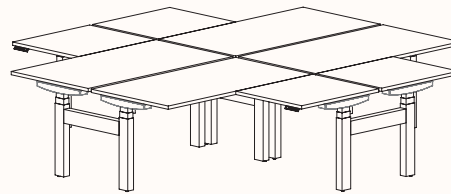

Pod of Four

2x 3 End Left Hand & 2x 3 End Right Hand

Height Ranges

Fixed Height: 720mm

Tech Adjust: 610-900mm

Winder Adjust: 610-900mm (Sit-Sit)

700-1050mm (Sit-Stand Single Desks)

700-1100mm (Sit-Stand Pods)

Electric Adjust: 620-1230mm

Electric Adjust (Veyhl): 650-1310mm (With Foot)