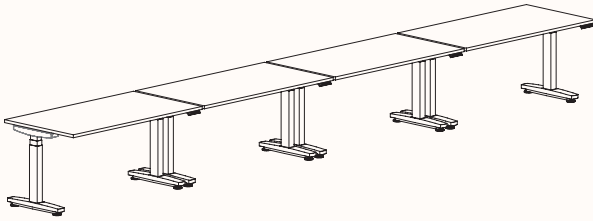

180 Degree

180 Degree Single

Length Range: 900 - 2700mm

Depth Range: 600 - 900mm

Run of 2

Run of 3

Run of 4

Run of 5

Run of 6

Height Ranges

Fixed Height:	720mm
Tech Adjust:	610-900mm
Winder Adjust:	610-900mm (Sit-Sit) 700-1050mm (Sit-Stand Single Desks) 700-1100mm (Sit-Stand Pods)
Electric Adjust:*	620-1230mm
Electric Adjust (Veyhl):*	650-1310mm (180-Deg with Foot)

Note: * Available in 180 Degree Single Desk only