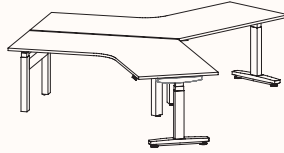

120 Degree

120 Degree Single

Width Range: 1200 - 2100mm
1200 - 1700mm (Electric Adjust)
Length Range: 1200 - 2100mm
1200 - 1700mm (Electric Adjust)
Depth Range: 600 - 900mm