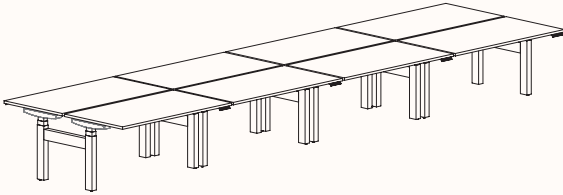

## 180 Degree

**Pod of 2**

**Pod of 4**

**Run of 6**

**Pod of 8**

**Pod of 10**

**Run of 12**

## Height Ranges

Fixed Height: 720mm

Tech Adjust: 610-900mm

Winder Adjust: 610-900mm (Sit-Sit)

700-1050mm (Sit-Stand Single Desks)

700-1100mm (Sit-Stand Pods)