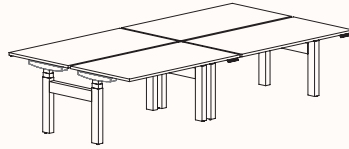

180 Degree

Pod of 4

Height Ranges

Fixed Height: 720mm

Tech Adjust: 610-900mm

Winder Adjust: 610-900mm (Sit-Sit)

700-1050mm (Sit-Stand Single Desks)

700-1100mm (Sit-Stand Pods)