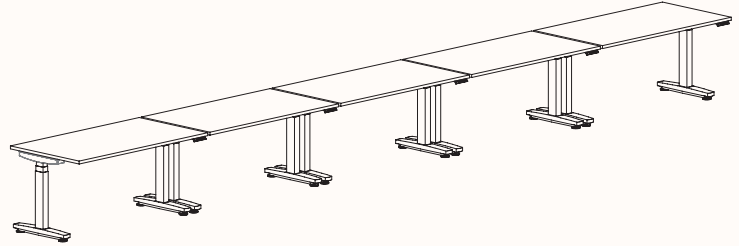

180 Degree

180 Degree Single

Length Range: 900 - 2700mm

Depth Range: 600 - 900mm

Run of 2

Run of 3

Run of 4

Run of 5

Run of 6

Height Ranges

Fixed Height:	720mm
Tech Adjust:	610-900mm
Winder Adjust:	610-900mm (Sit-Sit) 700-1050mm (Sit-Stand Single Desks) 700-1100mm (Sit-Stand Pods)
Electric Adjust:*	620-1230mm
Electric Adjust (Veyhl):*	650-1310mm (180-Deg with Foot)

Note: * Available in 180 Degree Single Desk only