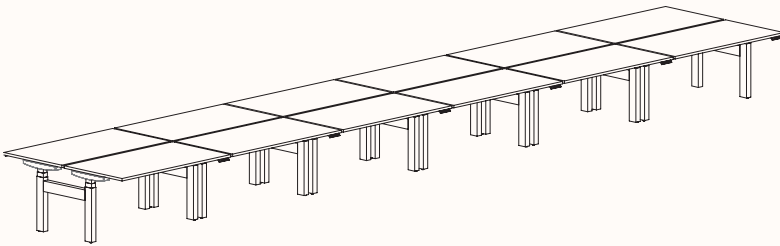

## 180 Degree

**Pod of 2**

**Pod of 4**

**Run of 6**

**Pod of 8**

**Pod of 10**

**Run of 12**

## Height Ranges

Fixed Height: 720mm

Tech Adjust: 610-900mm

Winder Adjust: 610-900mm (Sit-Sit)

700-1050mm (Sit-Stand Single Desks)

700-1100mm (Sit-Stand Pods)