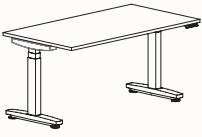

180 Degree

180 Degree Single

Length Range: 900 - 2700mm

Depth Range: 600 - 900mm