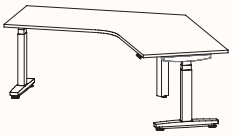

120 Degree

120 Degree Single

Width Range: 1200 - 2100mm
1200 - 1700mm (Electric Adjust)
Length Range: 1200 - 2100mm
1200 - 1700mm (Electric Adjust)
Depth Range: 600 - 900mm