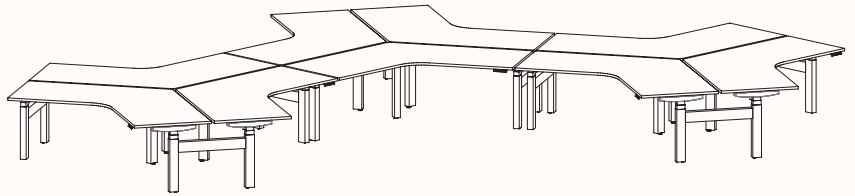

Pod of 2

Pod of 3

Pod of 6*

Pod of 9*

Height Ranges

Fixed Height: 720mm
Tech Adjust: 610-900mm
Winder Adjust: 610-900mm (Sit-Sit)
700-1050mm (Sit-Stand Single Desks)
700-1100mm (Sit-Stand Pods)
Electric Adjust:* 620-1230mm

Note: *Not available in 120 Pod of 6 & 9.