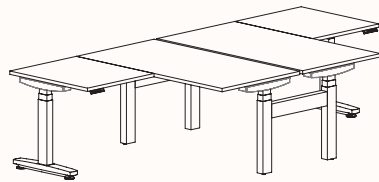

Pod of Two

3 End Left Hand & 3 End Right Hand