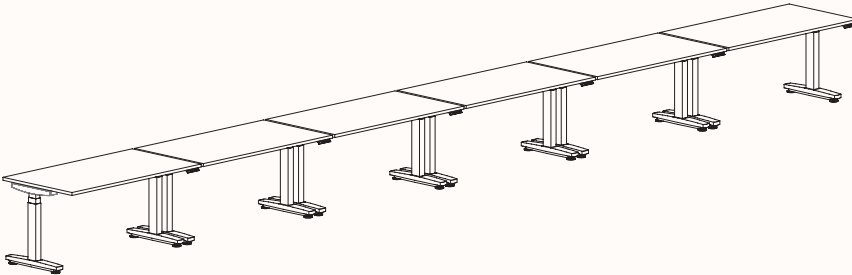

Run of 6

Height Ranges

Fixed Height:	720mm
Tech Adjust:	610-900mm
Winder Adjust:	610-900mm (Sit-Sit) 700-1050mm (Sit-Stand Single Desks) 700-1100mm (Sit-Stand Pods)
Electric Adjust:*	620-1230mm
Electric Adjust (Veyhl):*	650-1310mm (180-Deg with Foot)

Note: * Available in 180 Degree Single Desk only