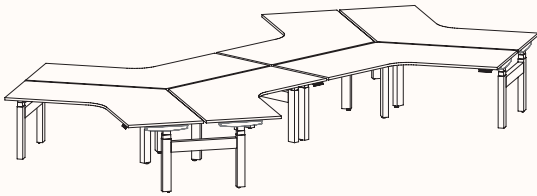

Pod of 2

Pod of 3

Pod of 6*

Pod of 9*

Height Ranges

Fixed Height: 720mm
Tech Adjust: 610-900mm
Winder Adjust: 610-900mm (Sit-Sit)
700-1050mm (Sit-Stand Single Desks)
700-1100mm (Sit-Stand Pods)
Electric Adjust:* 620-1230mm

Note: *Not available in 120 Pod of 6 & 9.