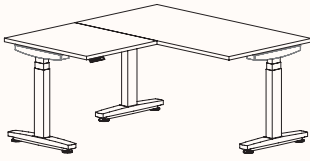

90 Degree

3 End Left Hand

Width Range: 1200 - 2700mm

Length Range: 1200 - 2400mm

Depth Range: 600 - 900mm