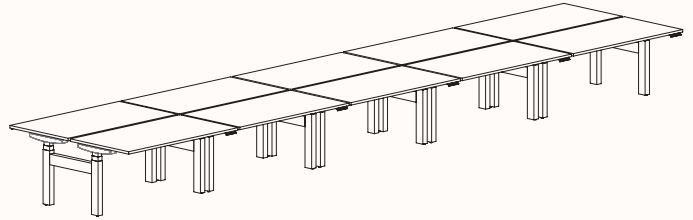

## 180 Degree

**Pod of 2**

**Pod of 4**

**Run of 6**

**Pod of 8**

**Pod of 10**

**Run of 12**

## Height Ranges

Fixed Height: 720mm

Tech Adjust: 610-900mm

Winder Adjust: 610-900mm (Sit-Sit)

700-1050mm (Sit-Stand Single Desks)

700-1100mm (Sit-Stand Pods)