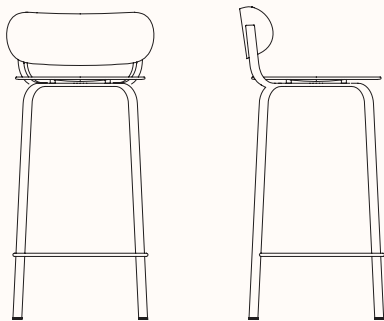

zenithinteriors.com

STIL Stool

Zenith

Features:

light but with an extreme character, STIL reinterprets the classic shape of a seat in bold colours.

Options:

- Upholstered seat pad

Design: PATRICK NORGUET for LAPALMA

Warranty: 5 years

Dimensions:

S49

OW 520/550mm

OD 510mm

OH 880/980mm

SH 650/750mm

Finishes: