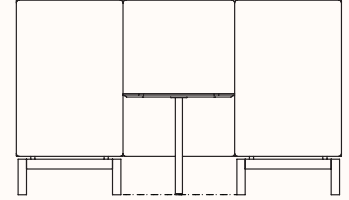

Dimensions:

Small Booth

OW 2240mm
OD 900mm
SH 470mm
OH 1200/1400mm

Table 700 x 470mm/720H

Small Booth

OW 2340mm
OD 900mm
SH 470mm
OH 1200/1400mm

Table 800 x 470mm/720H

Small Booth

OW 2440mm
OD 900mm
SH 470mm
OH 1200/1400mm

Table 900 x 470mm/720H

Small Booth with Open End

OW 2240mm
OD 835mm
SH 470mm
OH 1200/1400mm

Table 700 x 470mm/720H

Small Booth with Open End

OW 2340mm
OD 835mm
SH 470mm
OH 1200/1400mm

Table 800 x 470mm/720H

Small Booth with Open End

OW 2440mm
OD 835mm
SH 470mm
OH 1200/1400mm

Table 900 x 470mm/720H

Dimensions:

Medium Booth

OW 2240mm
OD 1430mm
SH 470mm
OH 1200/1400mm

Table 700 x 1000mm/720H

Medium Booth

OW 2340mm
OD 1430mm
SH 470mm
OH 1200/1400mm

Table 800 x 1000mm/720H

Medium Booth

OW 2440mm
OD 1430mm
SH 470mm
OH 1200/1400mm

Table 900 x 1000mm/720H

Medium Booth with Open End

OW 2240mm
OW 1365mm
SH 470mm
OH 1200/1400mm