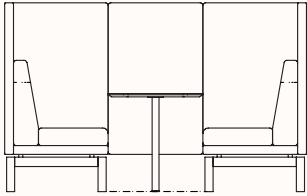

Dimensions:

Small Booth

OW 2240mm
OD 900mm
SH 470mm
OH 1200/1400mm

Table 700 x 470mm/720H

Small Booth

OW 2340mm
OD 900mm
SH 470mm
OH 1200/1400mm

Table 800 x 470mm/720H

Small Booth

OW 2440mm
OD 900mm
SH 470mm
OH 1200/1400mm

Table 900 x 470mm/720H

Small Booth with Open End

OW 2240mm
OD 835mm
SH 470mm
OH 1200/1400mm

Table 700 x 470mm/720H

Small Booth with Open End

OW 2340mm
OD 835mm
SH 470mm
OH 1200/1400mm

Table 800 x 470mm/720H

Small Booth with Open End

OW 2440mm
OD 835mm
SH 470mm
OH 1200/1400mm

Table 900 x 470mm/720H

Dimensions:

Medium Booth

OW 2240mm
OD 1430mm
SH 470mm
OH 1200/1400mm

Table 700 x 1000mm/720H

Dimensions:

Large Booth

OW 2240mm
OW 1800mm
SH 470mm
OH 1200/1400mm

Table 700 x 1370mm/720H

Large Booth

OW 2340mm
OW 1800mm
SH 470mm
OH 1200/1400mm

Table 800 x 1370mm/720H

Large Booth