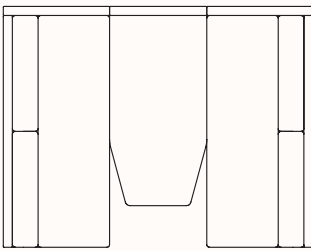

Table 700 x 1000mm/720H

Medium Booth with Open End

OW 2340mm
OW 1365mm
SH 470mm
OH 1200/1400mm

Table 800 x 1000mm/720H

Medium Booth with Open End

OW 2440mm
OW 1365mm
SH 470mm
OH 1200/1400mm

Table 900 x 1000mm/720H

Dimensions:

Large Booth

OW 2240mm
OW 1800mm
SH 470mm
OH 1200/1400mm

Table 700 x 1370mm/720H

Large Booth

OW 2340mm
OW 1800mm
SH 470mm
OH 1200/1400mm

Table 800 x 1370mm/720H

Large Booth

OW 2440mm
OW 1800mm
SH 470mm
OH 1200/1400mm

Table 900 x 1370mm/720H

Large Booth with Open End

OW 2240mm
OW 1735mm
SH 470mm
OH 1200/1400mm

Table 700 x 1370mm/720H

Large Booth with Open End

OW 2340mm
OW 1735mm
SH 470mm
OH 1200/1400mm

Table 800 x 1370mm/720H

Large Booth with Open End

OW 2440mm
OW 1735mm
SH 470mm
OH 1200/1400mm

Table 900 x 1370mm/720H