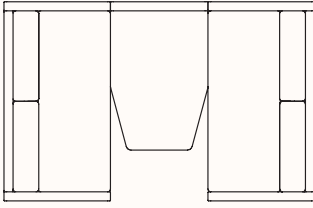

Dimensions:

Small Booth

OW 2240mm
OD 900mm
SH 470mm
OH 1200/1400mm

Table 700 x 470mm/720H

Small Booth

OW 2340mm
OD 900mm
SH 470mm
OH 1200/1400mm

Table 800 x 470mm/720H

Small Booth

Table 800 x 470mm/720H

Small Booth with Open End

OW 2440mm
OD 835mm
SH 470mm
OH 1200/1400mm

Table 900 x 470mm/720H

Dimensions:

Medium Booth

OW 2240mm
OD 1430mm
SH 470mm
OH 1200/1400mm

Table 700 x 1000mm/720H

Medium Booth

OW 2340mm
OD 1430mm
SH 470mm
OH 1200/1400mm

Table 800 x 1000mm/720H

Medium Booth

OW 2440mm
OD 1430mm
SH 470mm
OH 1200/1400mm

Table 900 x 1000mm/720H

Medium Booth with Open End

OW 2240mm
OW 1365mm
SH 470mm
OH 1200/1400mm

Dimensions:

Large Booth

OW 2240mm
OW 1800mm
SH 470mm
OH 1200/1400mm

Table 700 x 1370mm/720H

Large Booth

OW 2340mm
OW 1800mm
SH 470mm
OH 1200/1400mm

Table 800 x 1370mm/720H

Large Booth