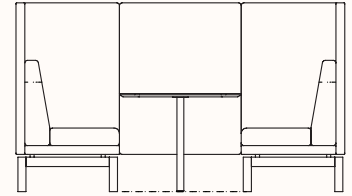

Dimensions:

Small Booth

OW 2240mm
OD 900mm
SH 470mm
OH 1200/1400mm

Table 700 x 470mm/720H

Small Booth

OW 2340mm
OD 900mm
SH 470mm
OH 1200/1400mm

Table 800 x 470mm/720H

Small Booth

OW 2440mm
OD 900mm
SH 470mm
OH 1200/1400mm

Table 900 x 470mm/720H

Small Booth with Open End

OW 2240mm
OD 835mm
SH 470mm
OH 1200/1400mm

Table 700 x 470mm/720H

Small Booth with Open End

OW 2340mm
OD 835mm
SH 470mm
OH 1200/1400mm

Table 800 x 470mm/720H

Small Booth with Open End

OW 2440mm
OD 835mm
SH 470mm
OH 1200/1400mm

Table 900 x 470mm/720H

Dimensions:

Medium Booth

OW 2240mm
OD 1430mm
SH 470mm
OH 1200/1400mm

Table 700 x 1000mm/720H

Medium Booth

OW 2340mm
OD 1430mm
SH 470mm
OH 1200/1400mm

Table 800 x 1000mm/720H

Medium Booth

OW 2440mm
OD 1430mm
SH 470mm
OH 1200/1400mm

Table 900 x 1000mm/720H

Medium Booth with Open End

OW 2240mm
OW 1365mm
SH 470mm
OH 1200/1400mm