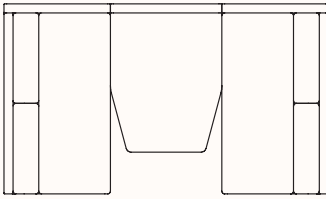

Table 800 x 470mm/720H

Small Booth with Open End

OW 2440mm
OD 835mm
SH 470mm
OH 1200/1400mm

Table 900 x 470mm/720H

Dimensions:

Medium Booth

OW 2240mm
OD 1430mm
SH 470mm
OH 1200/1400mm

Table 700 x 1000mm/720H

Medium Booth

OW 2340mm
OD 1430mm
SH 470mm
OH 1200/1400mm

Table 800 x 1000mm/720H

Medium Booth

OW 2440mm
OD 1430mm
SH 470mm
OH 1200/1400mm

Table 900 x 1000mm/720H

Medium Booth with Open End

OW 2240mm
OW 1365mm
SH 470mm
OH 1200/1400mm

Table 700 x 1000mm/720H

Medium Booth with Open End

OW 2340mm
OW 1365mm
SH 470mm
OH 1200/1400mm

Table 800 x 1000mm/720H

Medium Booth with Open End

OW 2440mm
OW 1365mm
SH 470mm
OH 1200/1400mm

Table 900 x 1000mm/720H

Dimensions:

Large Booth

OW 2240mm
OW 1800mm
SH 470mm
OH 1200/1400mm

Table 700 x 1370mm/720H

Large Booth

OW 2340mm
OW 1800mm
SH 470mm
OH 1200/1400mm

Table 800 x 1370mm/720H

Large Booth