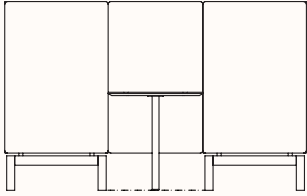

Dimensions:

Small Booth

OW 2240mm
OD 900mm
SH 470mm
OH 1200/1400mm

Table 700 x 470mm/720H

Small Booth

OW 2340mm
OD 900mm
SH 470mm
OH 1200/1400mm

Table 800 x 470mm/720H

Small Booth

OW 2440mm
OD 900mm
SH 470mm
OH 1200/1400mm

Table 900 x 470mm/720H

Small Booth with Open End

OW 2240mm
OD 835mm
SH 470mm
OH 1200/1400mm

Table 700 x 470mm/720H

Small Booth with Open End

OW 2340mm
OD 835mm
SH 470mm
OH 1200/1400mm

Table 800 x 470mm/720H

Small Booth with Open End

OW 2440mm
OD 835mm
SH 470mm
OH 1200/1400mm

Table 900 x 470mm/720H

Dimensions:

Medium Booth

OW 2240mm
OD 1430mm
SH 470mm
OH 1200/1400mm

Table 700 x 1000mm/720H

Dimensions:

Large Booth

OW 2240mm
OW 1800mm
SH 470mm
OH 1200/1400mm

Table 700 x 1370mm/720H

Large Booth

OW 2340mm
OW 1800mm
SH 470mm
OH 1200/1400mm

Table 800 x 1370mm/720H

Large Booth