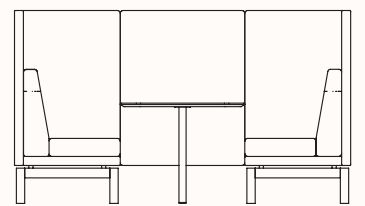

Options:

- Height adjustable round legs
- Post leg
- Two backrest heights
- Infill panel to floor
- Open ends
- 1 x power box (dual power/dual USB for all sizes)
- 1 x power box (dual power/dual USB for all sizes) and power for media in 1400mmH
- Two-tone upholstery
- Lumbar cushions
- Glides for hard floor

Dimensions:

Large Booth

OW 2240mm
OW 1800mm
SH 470mm
OH 1200/1400mm

Table 700 x 1370mm/720H

Large Booth

OW 2340mm
OW 1800mm
SH 470mm
OH 1200/1400mm

Table 800 x 1370mm/720H

Large Booth

OW 2440mm
OW 1800mm
SH 470mm
OH 1200/1400mm

Table 900 x 1370mm/720H

Large Booth with Open End

OW 2240mm
OW 1735mm
SH 470mm
OH 1200/1400mm

Table 700 x 1370mm/720H

Large Booth with Open End

OW 2340mm
OW 1735mm
SH 470mm
OH 1200/1400mm

Table 800 x 1370mm/720H

Large Booth with Open End

OW 2440mm
OW 1735mm
SH 470mm
OH 1200/1400mm

Table 900 x 1370mm/720H