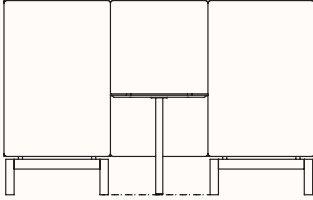

Dimensions:

Small Booth

OW 2240mm
OD 900mm
SH 470mm
OH 1200/1400mm

Table 700 x 470mm/720H

Small Booth

OW 2340mm
OD 900mm
SH 470mm
OH 1200/1400mm

Table 800 x 470mm/720H

Small Booth

Table 800 x 470mm/720H

Small Booth with Open End

OW 2440mm
OD 835mm
SH 470mm
OH 1200/1400mm

Table 900 x 470mm/720H

Dimensions:

Medium Booth

OW 2240mm
OD 1430mm
SH 470mm
OH 1200/1400mm

Table 700 x 1000mm/720H

Medium Booth

OW 2340mm
OD 1430mm
SH 470mm
OH 1200/1400mm

Table 800 x 1000mm/720H

Medium Booth

OW 2440mm
OD 1430mm
SH 470mm
OH 1200/1400mm

Table 900 x 1000mm/720H

Medium Booth with Open End

OW 2240mm
OW 1365mm
SH 470mm
OH 1200/1400mm

Table 700 x 1000mm/720H

Medium Booth with Open End

OW 2340mm
OW 1365mm
SH 470mm
OH 1200/1400mm

Table 800 x 1000mm/720H

Medium Booth with Open End

OW 2440mm
OW 1365mm
SH 470mm
OH 1200/1400mm

Table 900 x 1000mm/720H