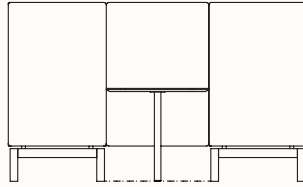

Dimensions:

Small Booth

OW 2240mm
OD 900mm
SH 470mm
OH 1200/1400mm

Table 700 x 470mm/720H

Small Booth

OW 2340mm
OD 900mm
SH 470mm
OH 1200/1400mm

Table 800 x 470mm/720H

Small Booth

Table 800 x 470mm/720H

Small Booth with Open End

OW 2440mm
OD 835mm
SH 470mm
OH 1200/1400mm

Table 900 x 470mm/720H

Dimensions:

Medium Booth

OW 2240mm
OD 1430mm
SH 470mm
OH 1200/1400mm

Table 700 x 1000mm/720H

Dimensions:

Large Booth

OW 2240mm
OW 1800mm
SH 470mm
OH 1200/1400mm

Table 700 x 1370mm/720H

Large Booth

OW 2340mm
OW 1800mm
SH 470mm
OH 1200/1400mm

Table 800 x 1370mm/720H

Large Booth

Table 800 x 1370mm/720H

Large Booth with Open End

OW 2440mm
OW 1735mm
SH 470mm
OH 1200/1400mm

Table 900 x 1370mm/720H