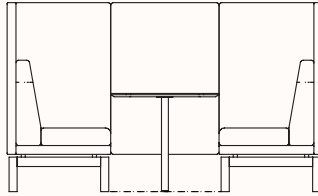

Dimensions:

Small Booth

OW 2240mm
OD 900mm
SH 470mm
OH 1200/1400mm

Table 700 x 470mm/720H

Small Booth

OW 2340mm
OD 900mm
SH 470mm
OH 1200/1400mm

Table 800 x 470mm/720H

Small Booth

OW 2440mm
OD 900mm
SH 470mm
OH 1200/1400mm

Table 900 x 470mm/720H

Small Booth with Open End

OW 2240mm
OD 835mm
SH 470mm
OH 1200/1400mm

Table 700 x 470mm/720H

Small Booth with Open End

OW 2340mm
OD 835mm
SH 470mm
OH 1200/1400mm

Table 800 x 470mm/720H

Small Booth with Open End

OW 2440mm
OD 835mm
SH 470mm
OH 1200/1400mm

Table 900 x 470mm/720H

Dimensions:

Medium Booth

OW 2240mm
OD 1430mm
SH 470mm
OH 1200/1400mm

Table 700 x 1000mm/720H

Medium Booth

OW 2340mm
OD 1430mm
SH 470mm
OH 1200/1400mm

Table 800 x 1000mm/720H

Medium Booth

OW 2440mm
OD 1430mm
SH 470mm
OH 1200/1400mm

Table 900 x 1000mm/720H

Medium Booth with Open End

OW 2240mm
OW 1365mm
SH 470mm
OH 1200/1400mm