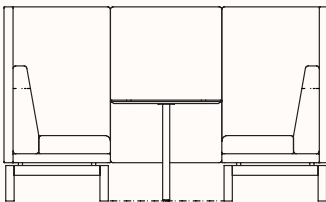

Table 800 x 470mm/720H

Small Booth with Open End

OW 2440mm
OD 835mm
SH 470mm
OH 1200/1400mm

Table 900 x 470mm/720H

Dimensions:

Medium Booth

OW 2240mm
OD 1430mm
SH 470mm
OH 1200/1400mm

Table 700 x 1000mm/720H

Medium Booth

OW 2340mm
OD 1430mm
SH 470mm
OH 1200/1400mm

Table 800 x 1000mm/720H

Medium Booth

OW 2440mm
OD 1430mm
SH 470mm
OH 1200/1400mm

Table 900 x 1000mm/720H

Medium Booth with Open End

OW 2240mm
OW 1365mm
SH 470mm
OH 1200/1400mm

Table 700 x 1000mm/720H

Medium Booth with Open End

OW 2340mm
OW 1365mm
SH 470mm
OH 1200/1400mm

Table 800 x 1000mm/720H

Medium Booth with Open End

OW 2440mm
OW 1365mm
SH 470mm
OH 1200/1400mm

Table 900 x 1000mm/720H

Dimensions:

Large Booth

OW 2240mm
OW 1800mm
SH 470mm
OH 1200/1400mm

Table 700 x 1370mm/720H

Large Booth

OW 2340mm
OW 1800mm
SH 470mm
OH 1200/1400mm

Table 800 x 1370mm/720H

Large Booth