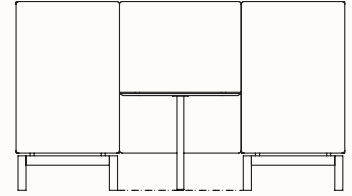

Dimensions:

Small Booth

OW 2240mm
OD 900mm
SH 470mm
OH 1200/1400mm

Table 700 x 470mm/720H

Small Booth

OW 2340mm
OD 900mm
SH 470mm
OH 1200/1400mm

Table 800 x 470mm/720H

Small Booth

OW 2440mm
OD 900mm
SH 470mm
OH 1200/1400mm

Table 900 x 470mm/720H

Small Booth with Open End

OW 2240mm
OD 835mm
SH 470mm
OH 1200/1400mm

Table 700 x 470mm/720H

Small Booth with Open End

OW 2340mm
OD 835mm
SH 470mm
OH 1200/1400mm

Table 800 x 470mm/720H

Small Booth with Open End

OW 2440mm
OD 835mm
SH 470mm
OH 1200/1400mm

Table 900 x 470mm/720H

Dimensions:

Medium Booth

OW 2240mm
OD 1430mm
SH 470mm
OH 1200/1400mm

Table 700 x 1000mm/720H

Dimensions:

Large Booth

OW 2240mm
OW 1800mm
SH 470mm
OH 1200/1400mm

Table 700 x 1370mm/720H

Large Booth

OW 2340mm
OW 1800mm
SH 470mm
OH 1200/1400mm

Table 800 x 1370mm/720H

Large Booth