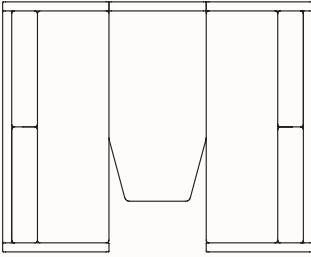

Medium Booth

OW 2340mm
OD 1430mm
SH 470mm
OH 1200/1400mm

Table 800 x 1000mm/720H

Medium Booth

OW 2440mm
OD 1430mm
SH 470mm
OH 1200/1400mm

Table 900 x 1000mm/720H

Medium Booth with Open End

OW 2240mm
OW 1365mm
SH 470mm
OH 1200/1400mm

Table 700 x 1000mm/720H

Medium Booth with Open End

OW 2340mm
OW 1365mm
SH 470mm
OH 1200/1400mm

Table 800 x 1000mm/720H

Medium Booth with Open End

OW 2440mm
OW 1365mm
SH 470mm
OH 1200/1400mm

Table 900 x 1000mm/720H

Dimensions:

Large Booth

OW 2240mm
OW 1800mm
SH 470mm
OH 1200/1400mm

Table 700 x 1370mm/720H

Large Booth

OW 2340mm
OW 1800mm
SH 470mm
OH 1200/1400mm

Table 800 x 1370mm/720H

Large Booth

OW 2440mm
OW 1800mm
SH 470mm
OH 1200/1400mm

Table 900 x 1370mm/720H

Large Booth with Open End

OW 2240mm
OW 1735mm
SH 470mm
OH 1200/1400mm

Table 700 x 1370mm/720H

Large Booth with Open End

OW 2340mm
OW 1735mm
SH 470mm
OH 1200/1400mm