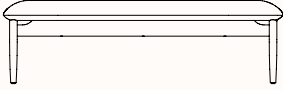

Options:

- Central low table
- Single or double high tables

Design: SCOTT FITZSIMONS for ZENITH

Warranty: 5 years

Certifications: Greenguard, Greenguard Gold, GECA

Finishes:

Seat: Upholstered in Zenith House Fabrics, COM or COL
Refer to Zenith House Fabric specification for options
Frame: Solid Timber

Solid Timber Frame:

American Oak American Oak Black Stain Walnut

Dimensions

Bench Seat

OW 1540mm
 OD 600mm
 OH 450mm

**Bench Seat w/
High Table Single**

OW 1635mm
 OD 760mm
 SH 450mm
 OH 645mm

High Table
 DIA 300mm

**Bench Seat w/
High Table Double**

OW 1730mm
 OD 925mm
 SH 450mm
 OH 645mm

High Table
 DIA 300mm

**Bench Seat w/
Low Table**

OW 1540mm
 OD 600mm
 OH 450mm

Low Table (Center)
 W 310mm
 H 370mm

**Bench Seat w/
Low Table & High Table Single**

OW 1635mm
 OD 760mm
 SH 450mm
 OH 645mm

Low Table (Center)
 W 310mm
 H 370mm

High Table
 DIA 300mm

**Bench Seat w/
Low Table & High Table Double**

OW 1730mm
 OD 925mm
 SH 450mm
 OH 645mm

Low Table (Center)
 W 310mm
 H 370mm