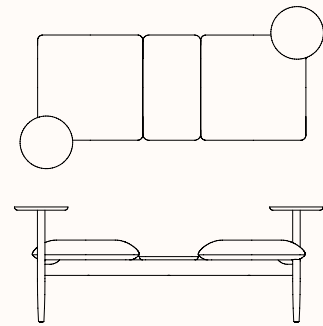

Solid Timber Frame:

American Oak American Oak Black Stain Walnut

Dimensions

Bench Seat

OW 1540mm
 OD 600mm
 OH 450mm

**Bench Seat w/
High Table Single**

OW 1635mm
 OD 760mm
 SH 450mm
 OH 645mm

High Table
 DIA 300mm

**Bench Seat w/
High Table Double**

OW 1730mm
 OD 925mm
 SH 450mm
 OH 645mm

High Table
 DIA 300mm

**Bench Seat w/
Low Table**

OW 1540mm
 OD 600mm
 OH 450mm

Low Table (Center)
 W 310mm
 H 370mm

**Bench Seat w/
Low Table & High Table Single**

OW 1635mm
 OD 760mm
 SH 450mm
 OH 645mm

Low Table (Center)
 W 310mm
 H 370mm

High Table
 DIA 300mm

**Bench Seat w/
Low Table & High Table Double**

OW 1730mm
 OD 925mm
 SH 450mm
 OH 645mm

Low Table (Center)
 W 310mm
 H 370mm