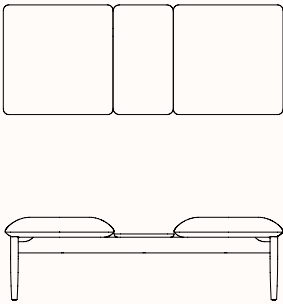

Solid Timber Frame:

American Oak American Oak Black Stain Walnut

Dimensions

Bench Seat

OW 1540mm
 OD 600mm
 OH 450mm

**Bench Seat w/
High Table Single**

OW 1635mm
 OD 760mm
 SH 450mm
 OH 645mm

High Table
 DIA 300mm

**Bench Seat w/
High Table Double**

OW 1730mm
 OD 925mm
 SH 450mm
 OH 645mm

High Table
 DIA 300mm

**Bench Seat w/
Low Table**

OW 1540mm
 OD 600mm
 OH 450mm

Low Table (Center)
 W 310mm
 H 370mm

**Bench Seat w/
Low Table & High Table Single**

OW 1635mm
 OD 760mm
 SH 450mm
 OH 645mm

Low Table (Center)
 W 310mm
 H 370mm

High Table
 DIA 300mm

**Bench Seat w/
Low Table & High Table Double**

OW 1730mm
 OD 925mm
 SH 450mm
 OH 645mm

Low Table (Center)
 W 310mm
 H 370mm