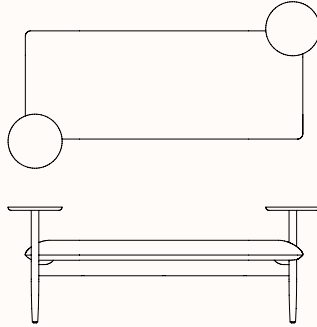

ALTER Bench Seat

Features:

The cultivated frame and soft edges of Zenith's ALTER collection ushers in the 'destination workplace', fostering the full-spectrum of interactions that reside in the modern workplace – the planned and the impromptu, nimble to the social and the formal.

Solid Timber Frame:

American Oak American Oak Black Stain Walnut

Dimensions

Bench Seat

OW 1540mm
 OD 600mm
 OH 450mm

**Bench Seat w/
High Table Single**

OW 1635mm
 OD 760mm
 SH 450mm
 OH 645mm

High Table
 DIA 300mm

**Bench Seat w/
High Table Double**

OW 1730mm
 OD 925mm
 SH 450mm
 OH 645mm

High Table
 DIA 300mm

**Bench Seat w/
Low Table**

OW 1540mm
 OD 600mm
 OH 450mm

Low Table (Center)
 W 310mm
 H 370mm

**Bench Seat w/
Low Table & High Table Single**

OW 1635mm
 OD 760mm
 SH 450mm
 OH 645mm

Low Table (Center)
 W 310mm
 H 370mm

High Table
 DIA 300mm

**Bench Seat w/
Low Table & High Table Double**

OW 1730mm
 OD 925mm
 SH 450mm
 OH 645mm

Low Table (Center)
 W 310mm
 H 370mm