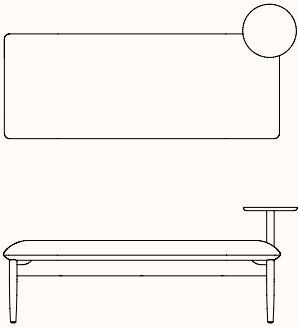

Solid Timber Frame:

American Oak American Oak Black Stain Walnut

Dimensions

Bench Seat

OW 1540mm
 OD 600mm
 OH 450mm

**Bench Seat w/
High Table Single**

OW 1635mm
 OD 760mm
 SH 450mm
 OH 645mm

High Table
 DIA 300mm

**Bench Seat w/
High Table Double**

OW 1730mm
 OD 925mm
 SH 450mm
 OH 645mm

High Table
 DIA 300mm

**Bench Seat w/
Low Table**

OW 1540mm
 OD 600mm
 OH 450mm

Low Table (Center)
 W 310mm
 H 370mm

**Bench Seat w/
Low Table & High Table Single**

OW 1635mm
 OD 760mm
 SH 450mm
 OH 645mm

Low Table (Center)
 W 310mm
 H 370mm

High Table
 DIA 300mm

**Bench Seat w/
Low Table & High Table Double**

OW 1730mm
 OD 925mm
 SH 450mm
 OH 645mm

Low Table (Center)
 W 310mm
 H 370mm