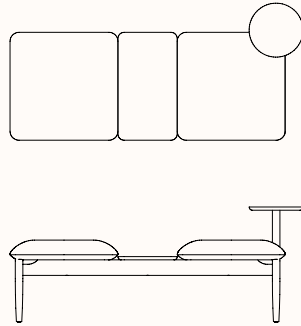

Solid Timber Frame:

American Oak American Oak Black Stain Walnut

Dimensions

Bench Seat

OW 1540mm
 OD 600mm
 OH 450mm

**Bench Seat w/
High Table Single**

OW 1635mm
 OD 760mm
 SH 450mm
 OH 645mm

High Table
 DIA 300mm

**Bench Seat w/
High Table Double**

OW 1730mm
 OD 925mm
 SH 450mm
 OH 645mm

High Table
 DIA 300mm

**Bench Seat w/
Low Table**

OW 1540mm
 OD 600mm
 OH 450mm

Low Table (Center)
 W 310mm
 H 370mm

**Bench Seat w/
Low Table & High Table Single**

OW 1635mm
 OD 760mm
 SH 450mm
 OH 645mm

Low Table (Center)
 W 310mm
 H 370mm

High Table
 DIA 300mm

**Bench Seat w/
Low Table & High Table Double**

OW 1730mm
 OD 925mm
 SH 450mm
 OH 645mm

Low Table (Center)
 W 310mm
 H 370mm