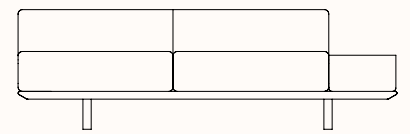

2200 Armless with Planter

OW 2200mm
OD 800mm
SH 450mm
OH 700mm