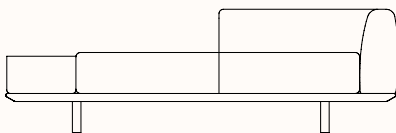

2200 Chaise RHS with Planter

OW 2200mm
OD 800mm
SH 450mm
OH 700mm