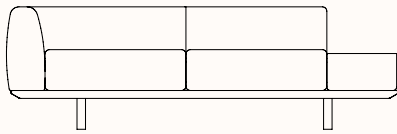

2200 One Arm LHS with Planter

OW 2200mm
OD 800mm
SH 450mm
OH 700mm