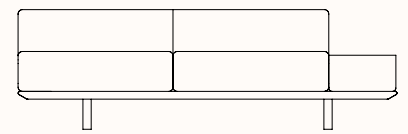

2200 Armless with Planter

OW 2200mm
OD 800mm
SH 450mm
OH 700mm