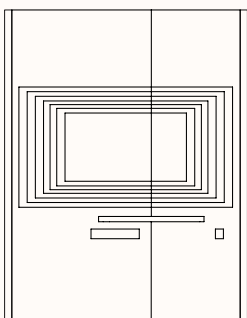

Option 4
RH: Door Panel
LH: Door Hinges
LH: Glass Panel

GPO Panel:

Left Hand Side
Panel: 600/900mmW
A1: 1175mmH
A2: 945mmH
B1: 805mmH
B2: 605mmH
B3: 165mmH

Right Hand Side
Mirrored

Power Outlet Options:

GPO + HDMI + USB + DATA

Media Panel: (Side Walls only)

TV & TV bracket not included

Verse 2.1: Option 1A

Media Panel 2x 600mmW:

LH GPO, RH switch & RH shelf

Fabric or Sonic Board (Internal)

TV Bracket Height: 1175mm (Seated Level)

TV Size: 42" - 45"

Verse 2.1: Option 1B

Media Panel 2x 600mmW:

RH GPO, LH Switch & LH shelf

Fabric or Sonic Board (Internal)

TV Bracket Height: 1175mm (Seated Level)

TV Size: 42" - 45"

Door
Side

Verse 2.2: Option 2A

Media Panel RH 600mmW & LH 900mmW:

LH GPO, RH switch & RH shelf

Fabric or Sonic Board (Internal)

TV Bracket Height: 1175mm (Seated Level)

TV Size: 42" - 65"

Door
Side

Verse 2.2: Option 2B