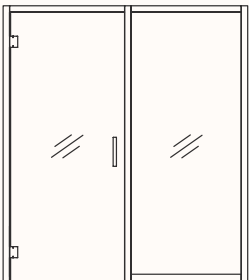

Verse 2.3

OW 1980mm
OD 1980mm
H 2200/2400mm (Frame)
OH 2370/2600mm (Including fan box)
Internal Room Size: 1800 x 1800mm

Side walls made up of: 2x 900mmW panels
Front & back walls made up of: 2x 900mmW panels

Accessories:

**White Board or Cork Board
with Black or Dark Brown
Leather Strap**

DIA: 600 & 900mm

Gallery Rail

White board or cork board are easily
attached and relocated

Back Panel (Internal) Options:

Option 1
Glass & Fabric or
Sonic Board Panel

Option 2
Fabric or Sonic Board Panels

Option 3
Glass Panels

Front Panel Options:

Option 1
LH: Door Panel
LH: Door Hinges
RH: Glass Panel

Option 2
RH: Door Panel
RH: Door Hinges
LH: Glass Panel

Option 3
LH: Door Panel
RH: Door Hinges
RH: Glass Panel

Option 4
RH: Door Panel
LH: Door Hinges
LH: Glass Panel

GPO Panel:

Left Hand Side
Panel: 600/900mmW
A1: 1175mmH
A2: 945mmH
B1: 805mmH
B2: 605mmH
B3: 165mmH

Right Hand Side
Mirrored

Power Outlet Options:

GPO + HDMI + USB + DATA