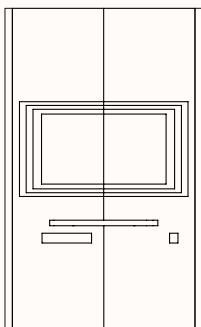

Verse 2.3

OW 1980mm
OD 1980mm
H 2200/2400mm (Frame)
OH 2370/2600mm (Including fan box)
Internal Room Size: 1800 x 1800mm

Side walls made up of: 2x 900mmW panels
Front & back walls made up of: 2x 900mmW panels

Option 4
RH: Door Panel
LH: Door Hinges
LH: Glass Panel

GPO Panel:

Left Hand Side
Panel: 600/900mmW
A1: 1175mmH
A2: 945mmH
B1: 805mmH
B2: 605mmH
B3: 165mmH

Right Hand Side
Mirrored

Power Outlet Options:

GPO + HDMI + USB + DATA

2x GPO + HDMI + DATA

2x GPO + USB + DATA*

2x GPO + USB + HDMI

3x GPO + DATA*

3x GPO + HDMI

3x GPO + USB*

4x GPO*

Note: *not available as a power outlet option when a media panel has been selected.

Media Panel: (Side Walls only)

TV & TV bracket not included

Verse 2.1: Option 1A

Media Panel 2x 600mmW:

LH GPO, RH switch & RH shelf

Fabric or Sonic Board (Internal)

TV Bracket Height: 1175mm (Seated Level)