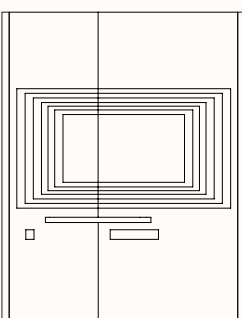

Option 4
RH: Door Panel
LH: Door Hinges
LH: Glass Panel

GPO Panel:

Left Hand Side
Panel: 600/900mmW
A1: 1175mmH
A2: 945mmH
B1: 805mmH
B2: 605mmH
B3: 165mmH

Right Hand Side
Mirrored

Power Outlet Options:

GPO + HDMI + USB + DATA

TV Size: 42" - 45"

Verse 2.1: Option 1B

Media Panel 2x 600mmW:

RH GPO, LH Switch & LH shelf

Fabric or Sonic Board (Internal)

TV Bracket Height: 1175mm (Seated Level)

TV Size: 42" - 45"

Door
Side

Verse 2.2: Option 2A

Media Panel RH 600mmW & LH 900mmW:

LH GPO, RH switch & RH shelf

Fabric or Sonic Board (Internal)

TV Bracket Height: 1175mm (Seated Level)

TV Size: 42" - 65"

Door
Side

Verse 2.2: Option 2B

Media Panel LH 600mmW & RH 900mmW:

RH GPO, LH switch & LH shelf

Fabric or Sonic Board (Internal)

TV Bracket Height: 1175mm (Seated Level)

TV Size: 42" - 65"

Verse 2.3: Option 3A

Media Panel x2 900mmW:

LH GPO, RH switch & RH shelf