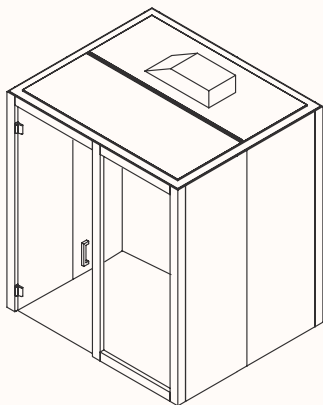

Verse 2 can be fitted with a media panel and shelf suitable for video conferencing, which also pairs well with a SOL-Sit lounge on the opposite wall as a seating option.

Options:

- 3 standard room sizes (WxD) with 2 available heights
- Media panel and shelf
- White board or cork board accessories

Silver
ZPET_006

Ash
ZPET_007

Milky White
ZPET_009

Dimensions:

Verse 2.1

OW 1980mm
OD 1380mm
H 2200/2400mm (Frame)
OH 2370/2600mm (Including fan box)
Internal Room Size: 1800 x 1200mm

Side walls made up of: 2x 600mmW panels
Front & back walls made up of: 2x 900mmW panels

Verse 2.2

OW 1980mm
OD 1680mm
H 2200/2400mm (Frame)
OH 2370/2600mm (Including fan box)
Internal Room Size: 1800 x 1500mm

Side walls made up of: 1x 600mmW & 1x 900mmW panels
Front & back walls made up of: 2x 900mmW panels

Verse 2.3

OW 1980mm
OD 1980mm
H 2200/2400mm (Frame)
OH 2370/2600mm (Including fan box)
Internal Room Size: 1800 x 1800mm

Side walls made up of: 2x 900mmW panels
Front & back walls made up of: 2x 900mmW panels