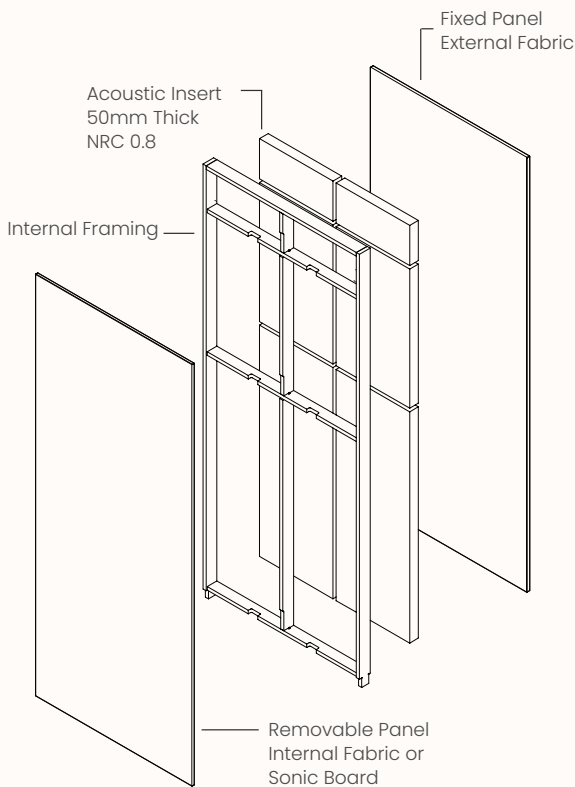

Acoustics:

Verse has been tested in accordance with ISO 717-1:2004 Acoustics – Rating of sound insulation in buildings and of building elements – Airborne sound insulation.

Independent Acoustic Testing shows that Verse can qualify for 3 Green Star Credits for acoustics and can achieve between 28-36Dw at 40dB Ambiance with a Privacy Rating of 64-74, depending on the wall type and material selected.

Normal voice conversations can be heard as a muffled sound in adjoining rooms but cannot be understood.

Verse acoustic performance is comparable to most general use office rooms.

Panel Layers:

Air Ventilation:

Verse 2 has Induction airflow to give the larger room cleaner and better air exchange, with a maximum rating of 250-166L/s for 2-3 people in the space.