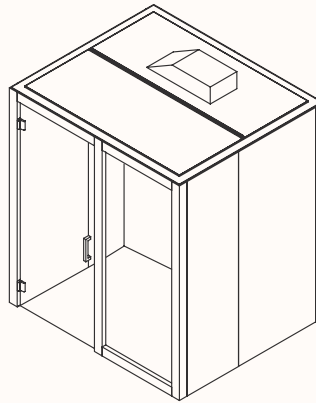

Verse 2 can be fitted with a media panel and shelf suitable for video conferencing, which also pairs well with a SOL-Sit lounge on the opposite wall as a seating option.

Options:

- 3 standard room sizes (WxD) with 2 available heights
- Media panel and shelf
- White board or cork board accessories

Silver
ZPET_006

Ash
ZPET_007

Milky White
ZPET_009

Dimensions:

Verse 2.1

OW 1980mm
OD 1380mm
H 2200/2400mm (Frame)
OH 2370/2600mm (Including fan box)
Internal Room Size: 1800 x 1200mm

Side walls made up of: 2x 600mmW panels
Front & back walls made up of: 2x 900mmW panels

Verse 2.2

OW 1980mm
OD 1680mm
H 2200/2400mm (Frame)
OH 2370/2600mm (Including fan box)
Internal Room Size: 1800 x 1500mm

Side walls made up of: 1x 600mmW & 1x 900mmW panels
Front & back walls made up of: 2x 900mmW panels

Verse 2.3

OW 1980mm
OD 1980mm
H 2200/2400mm (Frame)
OH 2370/2600mm (Including fan box)
Internal Room Size: 1800 x 1800mm

Side walls made up of: 2x 900mmW panels
Front & back walls made up of: 2x 900mmW panels