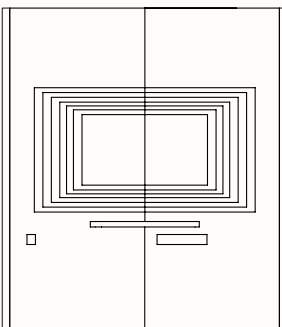

Option 4
RH: Door Panel
LH: Door Hinges
LH: Glass Panel

GPO Panel:

Left Hand Side
Panel: 600/900mmW
A1: 1175mmH
A2: 945mmH
B1: 805mmH
B2: 605mmH
B3: 165mmH

Right Hand Side
Mirrored

Power Outlet Options:

GPO + HDMI + USB + DATA

Verse 2.2: Option 2A

Media Panel RH 600mmW & LH 900mmW:

LH GPO, RH switch & RH shelf

Fabric or Sonic Board (Internal)

TV Bracket Height: 1175mm (Seated Level)

TV Size: 42" - 65"

Door
Side

Verse 2.2: Option 2B

Media Panel LH 600mmW & RH 900mmW:

RH GPO, LH switch & LH shelf

Fabric or Sonic Board (Internal)

TV Bracket Height: 1175mm (Seated Level)

TV Size: 42" - 65"

Verse 2.3: Option 3A

Media Panel x2 900mmW:

LH GPO, RH switch & RH shelf

Fabric or Sonic Board (Internal)

TV Bracket Height: 1175mm (Seated Level)

TV Size: 42" - 65"

Verse 2.3: Option 3B

Media Panel x2 900mmW:

RH GPO, LH switch & LH shelf

Fabric or Sonic Board (Internal)

TV Bracket Height: 1175mm (Seated Level)