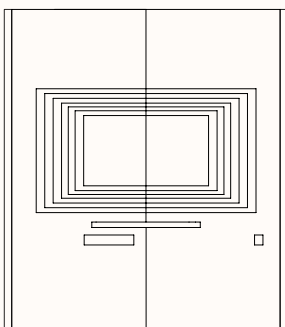

Option 4
RH: Door Panel
LH: Door Hinges
LH: Glass Panel

GPO Panel:

Left Hand Side
Panel: 600/900mmW
A1: 1175mmH
A2: 945mmH
B1: 805mmH
B2: 605mmH
B3: 165mmH

Right Hand Side
Mirrored

Power Outlet Options:

GPO + HDMI + USB + DATA

TV Size: 42" - 45"

Verse 2.1: Option 1B

Media Panel 2x 600mmW:

RH GPO, LH Switch & LH shelf

Fabric or Sonic Board (Internal)

TV Bracket Height: 1175mm (Seated Level)

TV Size: 42" - 45"

Door
Side

Verse 2.2: Option 2A

Media Panel RH 600mmW & LH 900mmW:

LH GPO, RH switch & RH shelf

Fabric or Sonic Board (Internal)

TV Bracket Height: 1175mm (Seated Level)

TV Size: 42" - 65"

Door
Side

Verse 2.2: Option 2B

Media Panel LH 600mmW & RH 900mmW:

RH GPO, LH switch & LH shelf

Fabric or Sonic Board (Internal)

TV Bracket Height: 1175mm (Seated Level)

TV Size: 42" - 65"

Verse 2.3: Option 3A

Media Panel x2 900mmW:

LH GPO, RH switch & RH shelf