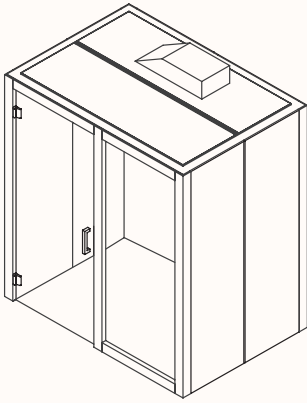

Silver
ZPET_006

Ash
ZPET_007

Milky White
ZPET_009

Dimensions:

Verse 2.1

OW 1980mm
OD 1380mm
H 2200/2400mm (Frame)
OH 2370/2600mm (Including fan box)
Internal Room Size: 1800 x 1200mm

Side walls made up of: 2x 600mmW panels
Front & back walls made up of: 2x 900mmW panels

Verse 2.2

OW 1980mm
OD 1680mm
H 2200/2400mm (Frame)
OH 2370/2600mm (Including fan box)
Internal Room Size: 1800 x 1500mm

Side walls made up of: 1x 600mmW & 1x 900mmW panels
Front & back walls made up of: 2x 900mmW panels

Verse 2.3

OW 1980mm
OD 1980mm
H 2200/2400mm (Frame)
OH 2370/2600mm (Including fan box)
Internal Room Size: 1800 x 1800mm

Side walls made up of: 2x 900mmW panels
Front & back walls made up of: 2x 900mmW panels