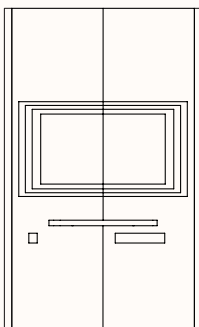

Verse 2.3

OW 1980mm
OD 1980mm
H 2200/2400mm (Frame)
OH 2370/2600mm (Including fan box)
Internal Room Size: 1800 x 1800mm

Side walls made up of: 2x 900mmW panels
Front & back walls made up of: 2x 900mmW panels

Option 4
RH: Door Panel
LH: Door Hinges
LH: Glass Panel

GPO Panel:

Left Hand Side
Panel: 600/900mmW
A1: 1175mmH
A2: 945mmH
B1: 805mmH
B2: 605mmH
B3: 165mmH

Right Hand Side
Mirrored

Power Outlet Options:

GPO + HDMI + USB + DATA

Media Panel: (Side Walls only)

TV & TV bracket not included

Verse 2.1: Option 1A

Media Panel 2x 600mmW:

LH GPO, RH switch & RH shelf

Fabric or Sonic Board (Internal)

TV Bracket Height: 1175mm (Seated Level)

TV Size: 42" - 45"

Verse 2.1: Option 1B

Media Panel 2x 600mmW:

RH GPO, LH Switch & LH shelf

Fabric or Sonic Board (Internal)

TV Bracket Height: 1175mm (Seated Level)

TV Size: 42" - 45"

Door
Side