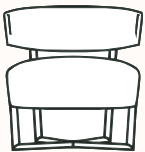

## Finishes:

**Frame:**

4 Leg base finished in Solid beech wood

**Seat:**

Upholstered in Andreu World select fabrics.

Please refer to Andreu world finishes specification

**Base:**

Beech Wood

## Dimensions