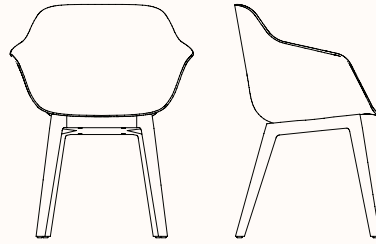

# JAC Classic Chair

## Features:

The perfect union of elegance, functionality, and sustainability, the JAC classic chair effortlessly fulfills the seating needs for a multitude of workspaces. JAC classic chair comes with a timber base. As part of our sustainability commitment, with every JAC sold a tree is planted. JAC shells are now constructed from 95% post-consumer recycled polypropylene, making JAC an even more environmentally responsible choice.

## Options:

- Polypropylene shell with upholstered seat pad
- Upholstered shell in one or two-tone upholstery
- Upholstered shell with upholstered seat pad in one or two-tone upholstery

**Design:** SCHAMBURG + ALVISSÉ

## American Oak:

**Dimensions:**

**Classic Side Chair**

OW 470mm  
OD 525mm  
\*SH 450mm  
OH 820mm

**Classic Tub Chair**

OW 650mm  
OD 520mm  
\*SH 450mm  
OH 820mm