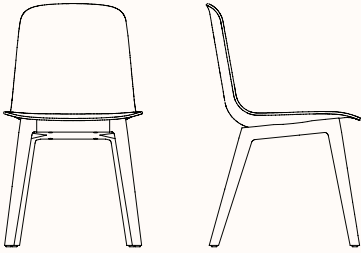

## Options:

- Polypropylene shell with upholstered seat pad
- Upholstered shell in one or two-tone upholstery
- Upholstered shell with upholstered seat pad in one or two-tone upholstery

**Design:** SCHAMBURG + ALVISSÉ

## American Oak:

**Dimensions:**

**Classic Side Chair**

OW 470mm  
OD 525mm  
\*SH 450mm  
OH 820mm

**Classic Tub Chair**

OW 650mm  
OD 520mm  
\*SH 450mm  
OH 820mm