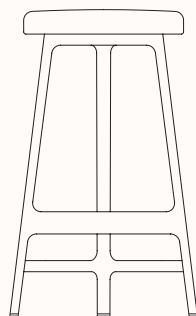

Black Stain

Powder Coat

Black

White

Upholstery

Black
Leather

Dark Grey
House
Fabric

Dimensions:

Low Stool

OW 365mm

OD 390mm

OH 440mm - Non Upholstered

OH 455mm - Upholstered

Counter Stool

OW 445mm

OD 435mm

OH 670mm - Non Upholstered

OH 685mm - Upholstered

Bar Stool

OW 435mm

OD 430mm

OH 740mm - Non Upholstered

OH 755mm - Upholstered