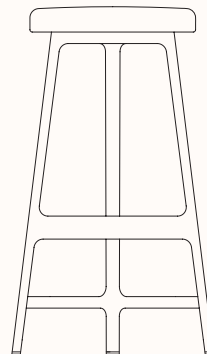

zenithinteriors.com

FACTORY Stool

Zenith

Features:

Designed for hard use, Factory Stool is simple, anonymous and inspired by stools of factory workers in the 1930s.

Options:

- Upholstered seat pad

Design: SEAN DIX

Low Stool

OW 365mm

OD 390mm

OH 440mm - Non Upholstered

OH 455mm - Upholstered

Counter Stool

OW 445mm

OD 435mm

OH 670mm - Non Upholstered

OH 685mm - Upholstered

Bar Stool

OW 435mm

OD 430mm

OH 740mm - Non Upholstered

OH 755mm - Upholstered