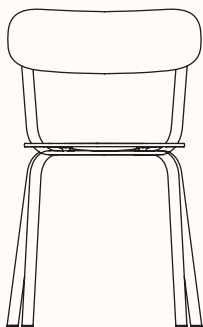

zenithinteriors.com

STIL Chair

Zenith

Features:

Light but with an extreme character, STIL reinterprets the classic shape of a seat in bold colours.

Options:

- Upholstered seat pad

Design: PATRICK NORGUET for LAPALMA

Warranty: 5 years

Dimensions:

S48

OW 480mm
OD 480mm
OH 780mm

Finishes:

Metal powder coated frame and seat.

Powder Coat:

Black