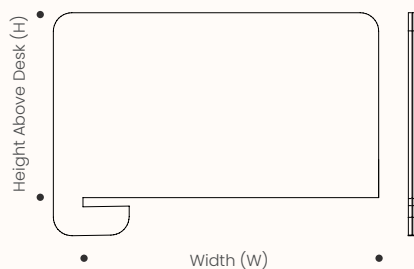

24mm Sonic Board

W 600 - 800mm
OD 24mm
H 300 - 500mm

Worktop Thickness: 25 or 33mm

36mm Sonic Board

W 600 - 900mm
OD 36mm
H 300 - 600mm

Worktop Thickness: 25 or 33mm

Fabric Wrapped

W 600 - 900mm
OD 28mm (Approx depending on fabric)
H 300 - 600mm