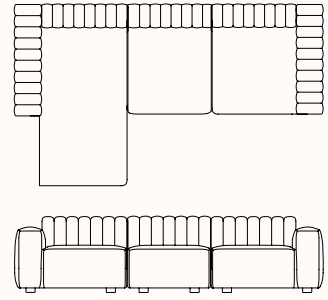

## Options:

- Two Seater
- Three Seater
- Three Seater with Chaise
- Left or Right Arm, Left or Right Corner & Center Modules
- Ottoman
- Left or Right Chaise
- Cushions

**Design:** KRISTIAN SOFUS HENSEN & TOMMY HYLDAHL for NORR11

## Dimensions

### Two Seater

OW 2100mm  
SD 685mm  
OD 920mm  
SH 405mm  
OH 700mm

### Three Seater

OW 2900mm  
SD 685mm  
OD 920mm  
SH 405mm  
OH 700mm