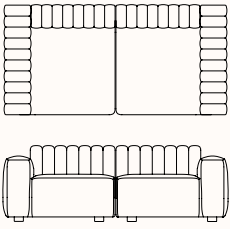

## Options:

- Two Seater
- Three Seater
- Three Seater with Chaise
- Left or Right Arm, Left or Right Corner & Center Modules
- Ottoman
- Left or Right Chaise
- Cushions

**Design:** KRISTIAN SOFUS HENSEN & TOMMY HYLDAHL for NORR11

## Finishes:

Upholstered seat pad in fabric categories:

Cat 1 - Nina, Barnum, Velvet and Cura

Cat 2 - Fame, Remix, Re-Wool and Canvas

Cat 3 - Hallingdal, Steelcut Trio, Fiord and Ultra

Refer to NORR11 Finishes Specification for full range.

## Dimensions

### Two Seater

OW 2100mm  
SD 685mm  
OD 920mm  
SH 405mm  
OH 700mm