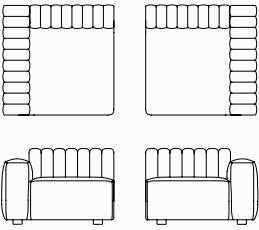

Module Dimensions

Left or Right Arm

OW 1050mm
SD 685mm
OD 920mm
SH 405mm
OH 700mm

Centre

OW 800mm
SD 685mm
OD 920mm
SH 405mm
OH 700mm