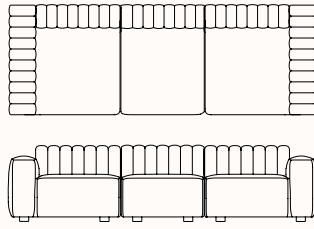

## Options:

- Two Seater
- Three Seater
- Three Seater with Chaise
- Left or Right Arm, Left or Right Corner & Center Modules
- Ottoman
- Left or Right Chaise
- Cushions

**Design:** KRISTIAN SOFUS HENSEN & TOMMY HYLDAHL for NORR11

## Dimensions

### Two Seater

OW 2100mm  
SD 685mm  
OD 920mm  
SH 405mm  
OH 700mm

### Three Seater

OW 2900mm  
SD 685mm  
OD 920mm  
SH 405mm  
OH 700mm