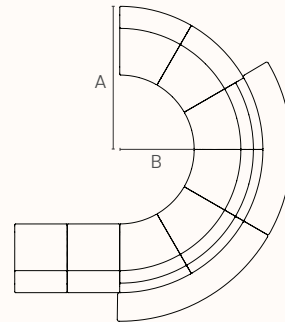

**Configuration 1**

OW 2750mm  
OD 720mm  
Straight Modular Lounge

**Configuration 2**

OW 3350mm  
OD 1950mm  
Straight and corner modular lounge

**Configuration 3**

OW 3000mm  
Radius B 780mm (Inner)  
Concave Modular Lounge

**Configuration 4**

OW 3040mm  
Radius B 780mm (Inner)  
Convex Modular Lounge

**Configuration 5**

Radius A 1500mm (Total Radius excl. table)  
Radius B 780mm (Inner)  
Table Depth 300mm  
Straight, Concave and Convex Modular Lounge  
with and without Cantilever Table