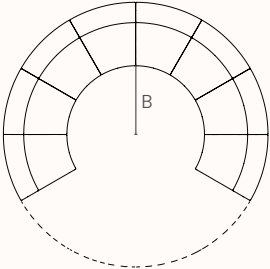

**Configuration 1**

OW 2750mm  
OD 720mm  
Straight Modular Lounge

**Configuration 2**

OW 3350mm  
OD 1950mm  
Straight and corner modular lounge

**Configuration 3**

OW 3000mm  
Radius B 780mm (Inner)  
Concave Modular Lounge

**Configuration 4**

OW 3040mm  
Radius B 780mm (Inner)  
Convex Modular Lounge

**Configuration 5**

Radius A 1500mm (Total Radius excl. table)  
Radius B 780mm (Inner)  
Table Depth 300mm  
Straight, Concave and Convex Modular Lounge  
with and without Cantilever Table