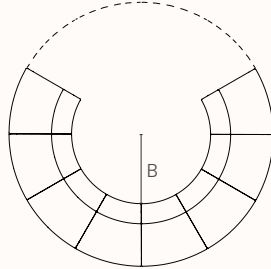

**Configuration 1**

OW 2750mm  
OD 720mm  
Straight Modular Lounge

**Configuration 2**

OW 3350mm  
OD 1950mm  
Straight and corner modular lounge

**Configuration 3**

OW 3000mm  
Radius B 780mm (Inner)  
Concave Modular Lounge

**Configuration 4**

OW 3040mm  
Radius B 780mm (Inner)  
Convex Modular Lounge

**Configuration 5**

Radius A 1500mm (Total Radius excl. table)  
Radius B 780mm (Inner)  
Table Depth 300mm  
Straight, Concave and Convex Modular Lounge  
with and without Cantilever Table